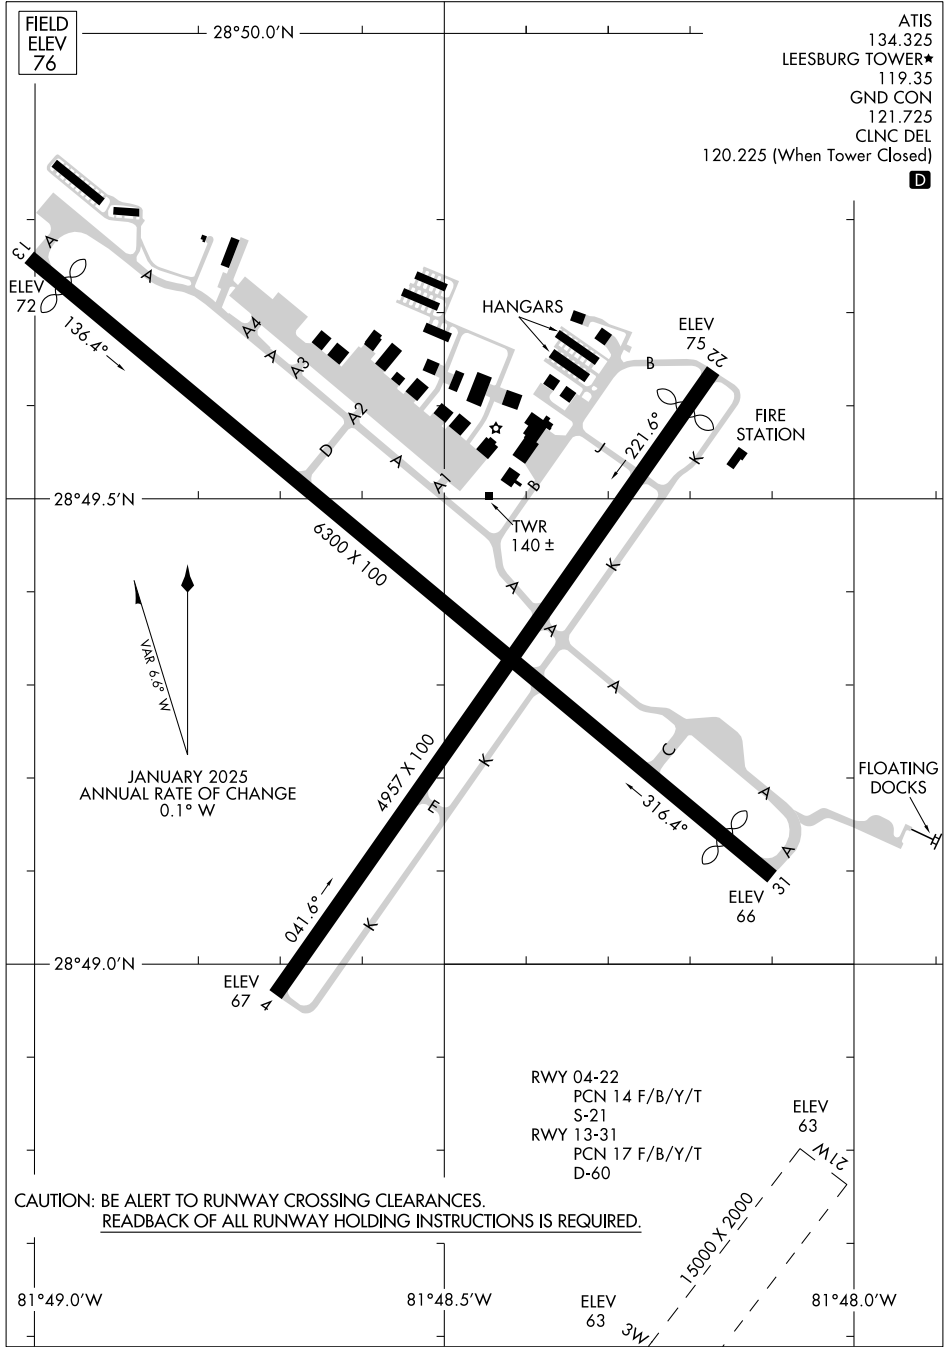

25107

AIRPORT DIAGRAM

AL-6676 (FAA)

LEESBURG INTL (LEE)
LEESBURG, FLORIDA

ATIS 134.325
 LEESBURG TOWER* 119.35
 GND CON 121.725
 CLNC DEL 120.225 (When Tower Closed)

D

SE-3, 15 MAY 2025 to 12 JUN 2025

SE-3, 15 MAY 2025 to 12 JUN 2025

AIRPORT DIAGRAM

25107

LEESBURG, FLORIDA
LEESBURG INTL (LEE)