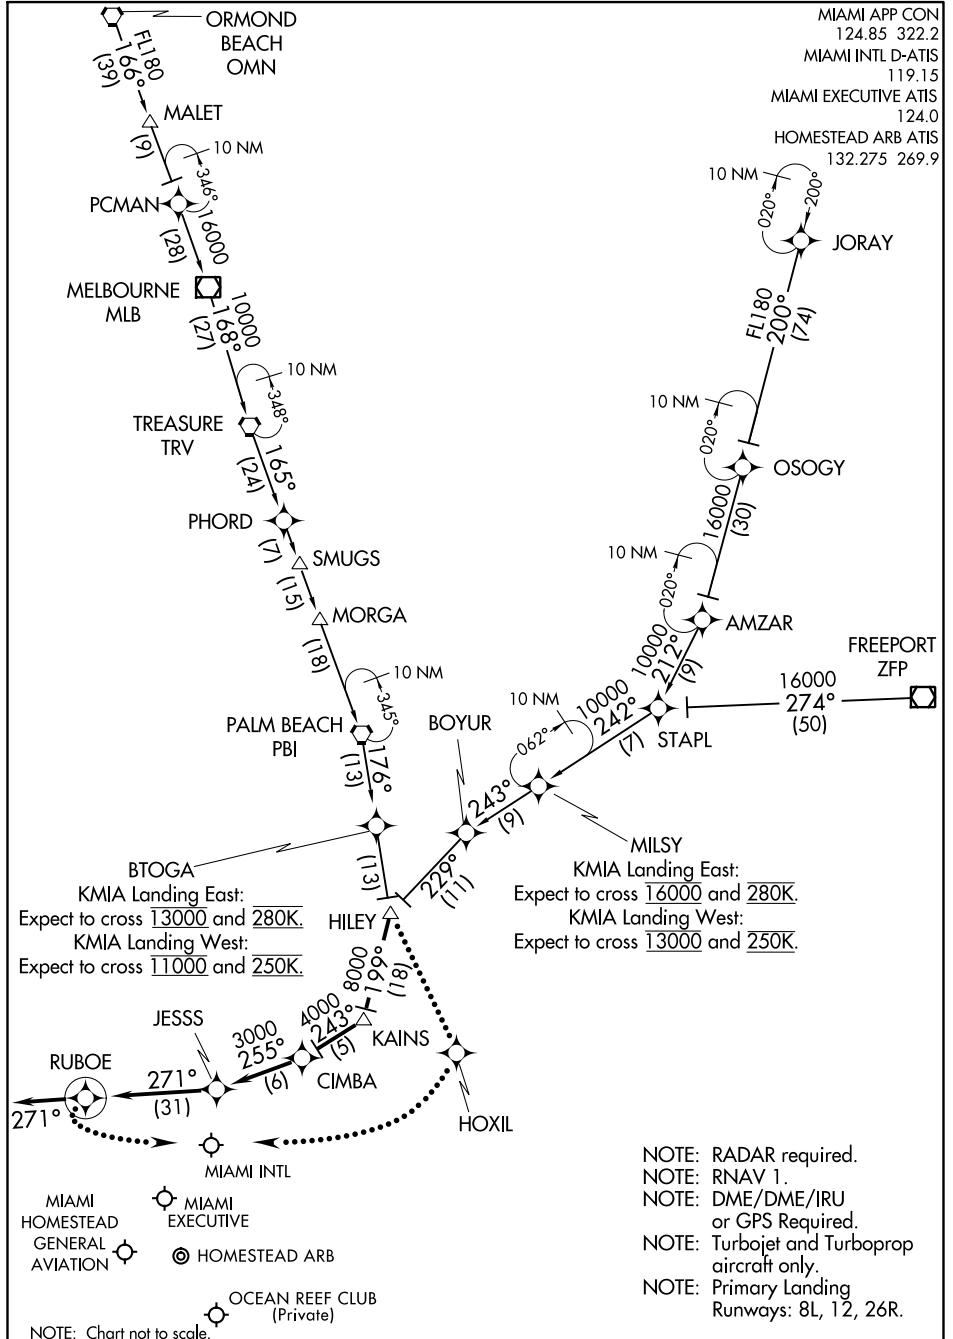

(HILEY.HILEY7) 17341

AL-257 (FAA)

HILEY SEVEN ARRIVAL (RNAV)

MIAMI, FLORIDA

MIAMI APP CON
124.85 322.2
MIAMI INTL D-ATIS
119.15
MIAMI EXECUTIVE ATIS
124.0
HOMESTEAD ARB ATIS
132.275 269.9

SE-3, 26 APR 2018 to 24 MAY 2018

SE-3, 26 APR 2018 to 24 MAY 2018

HILEY SEVEN ARRIVAL (RNAV)

MIAMI, FLORIDA

(HILEY.HILEY7) 07DEC17