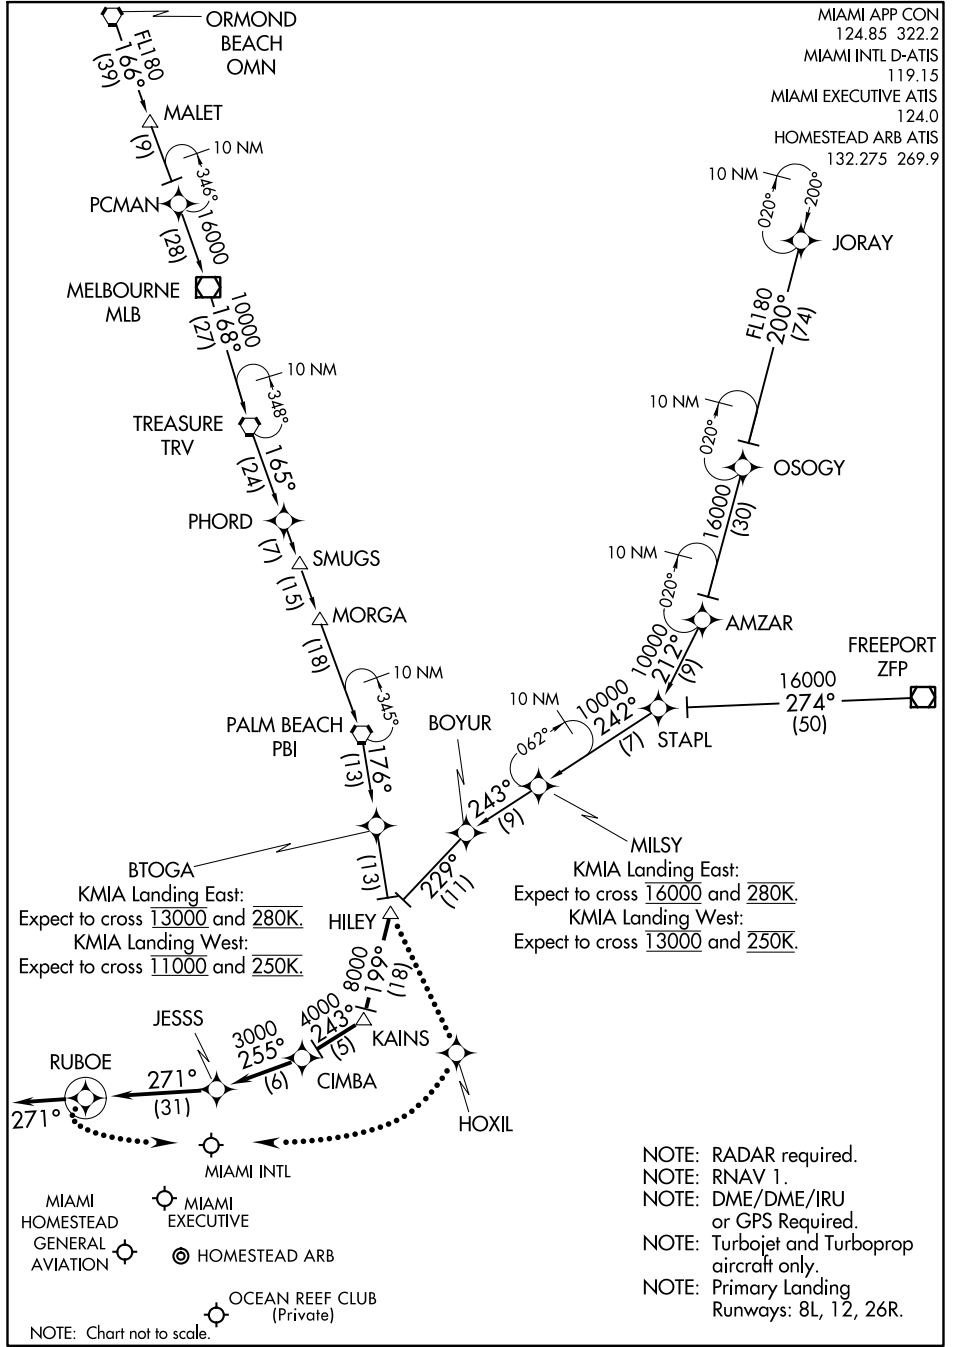

(HILEY.HILEY7) 17341

AL-257 (FAA)

# HILEY SEVEN ARRIVAL (RNAV)

MIAMI, FLORIDA

MIAMI APP CON  
124.85 322.2  
MIAMI INTL D-ATIS  
119.15  
MIAMI EXECUTIVE ATIS  
124.0  
HOMESTEAD ARB ATIS  
132.275 269.9

SE-3, 16 AUG 2018 to 13 SEP 2018

SE-3, 16 AUG 2018 to 13 SEP 2018

# HILEY SEVEN ARRIVAL (RNAV)

MIAMI, FLORIDA

(HILEY.HILEY7) 07DEC17