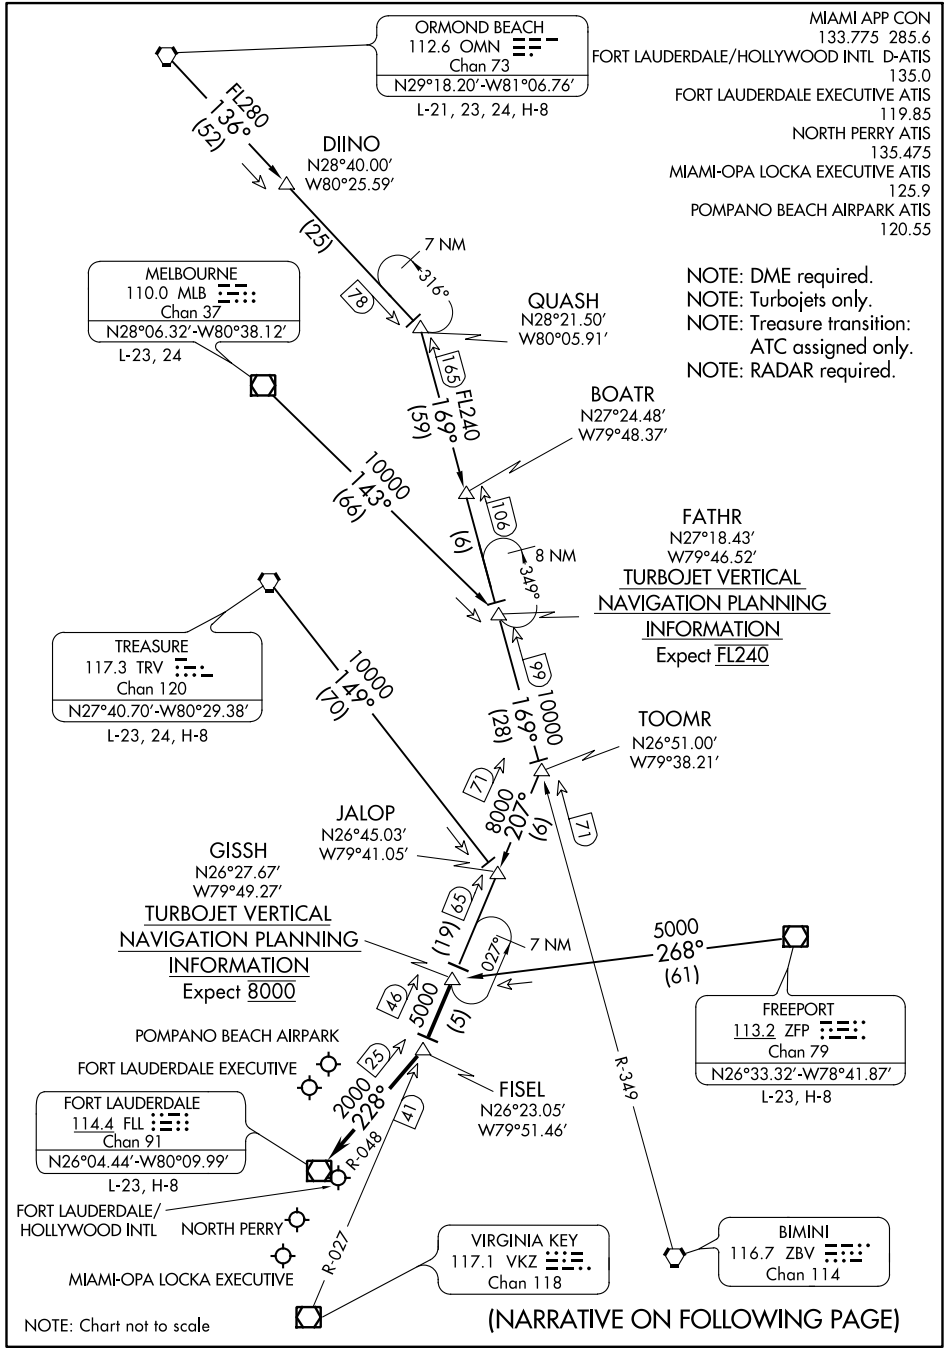

GISSH FIVE ARRIVAL

FORT LAUDERDALE, FLORIDA

SE-3, 09 NOV 2017 to 07 DEC 2017

SE-3, 09 NOV 2017 to 07 DEC 2017