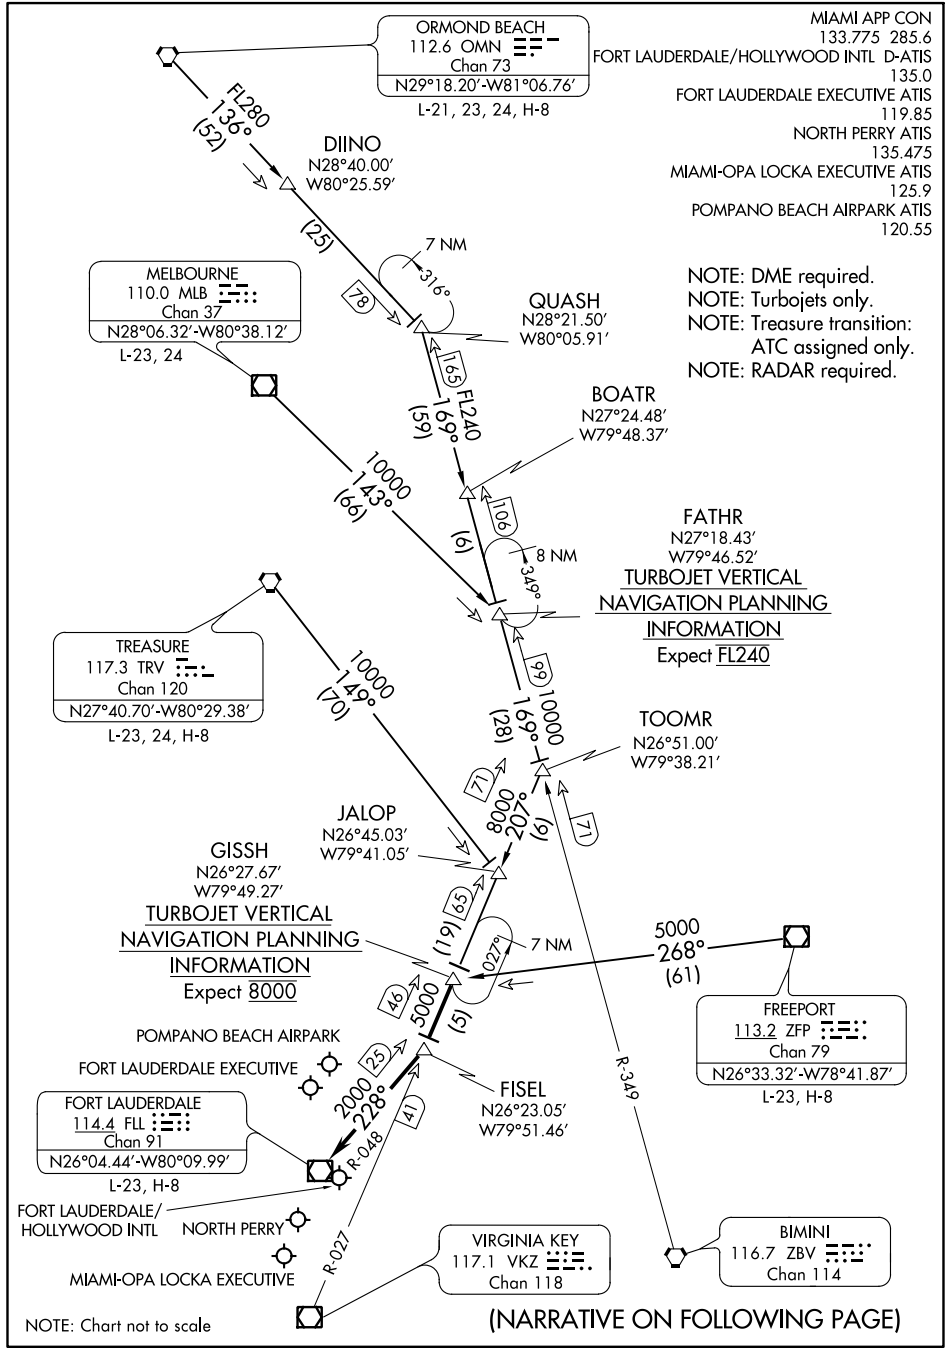

# GISSH FIVE ARRIVAL

FORT LAUDERDALE, FLORIDA

(NARRATIVE ON FOLLOWING PAGE)

# GISSH FIVE ARRIVAL

FORT LAUDERDALE, FLORIDA

SE-3, 14 SEP 2017 to 12 OCT 2017

SE-3, 14 SEP 2017 to 12 OCT 2017