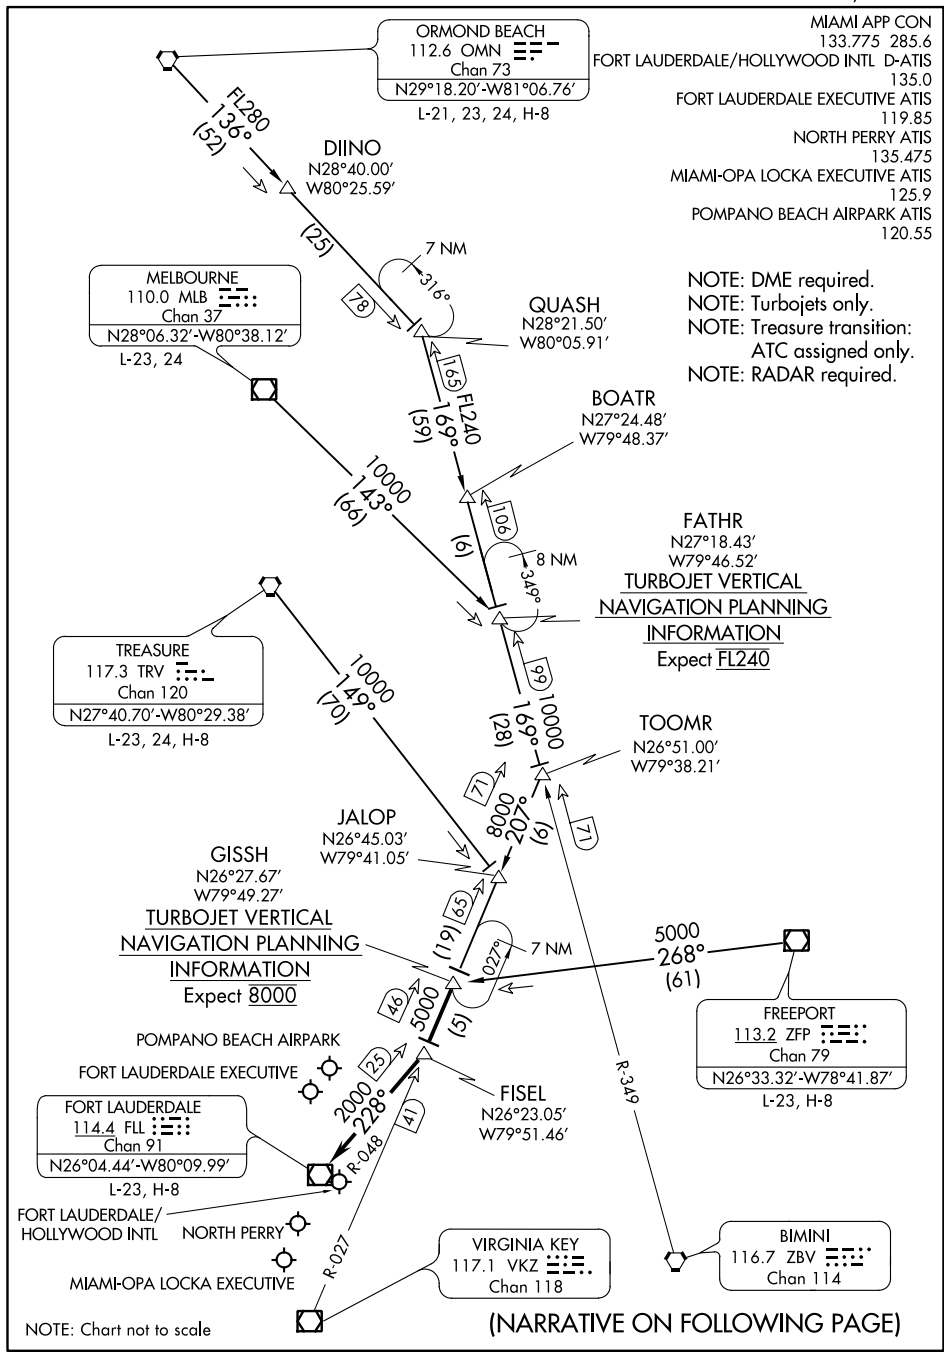

GISSH FIVE ARRIVAL

FORT LAUDERDALE, FLORIDA

SE-3, 01 MAR 2018 to 29 MAR 2018

SE-3, 01 MAR 2018 to 29 MAR 2018

GISSH FIVE ARRIVAL

(GISSH.GISSH5) 22JUN17

FORT LAUDERDALE, FLORIDA

NOTE: Chart not to scale (NARRATIVE ON FOLLOWING PAGE)