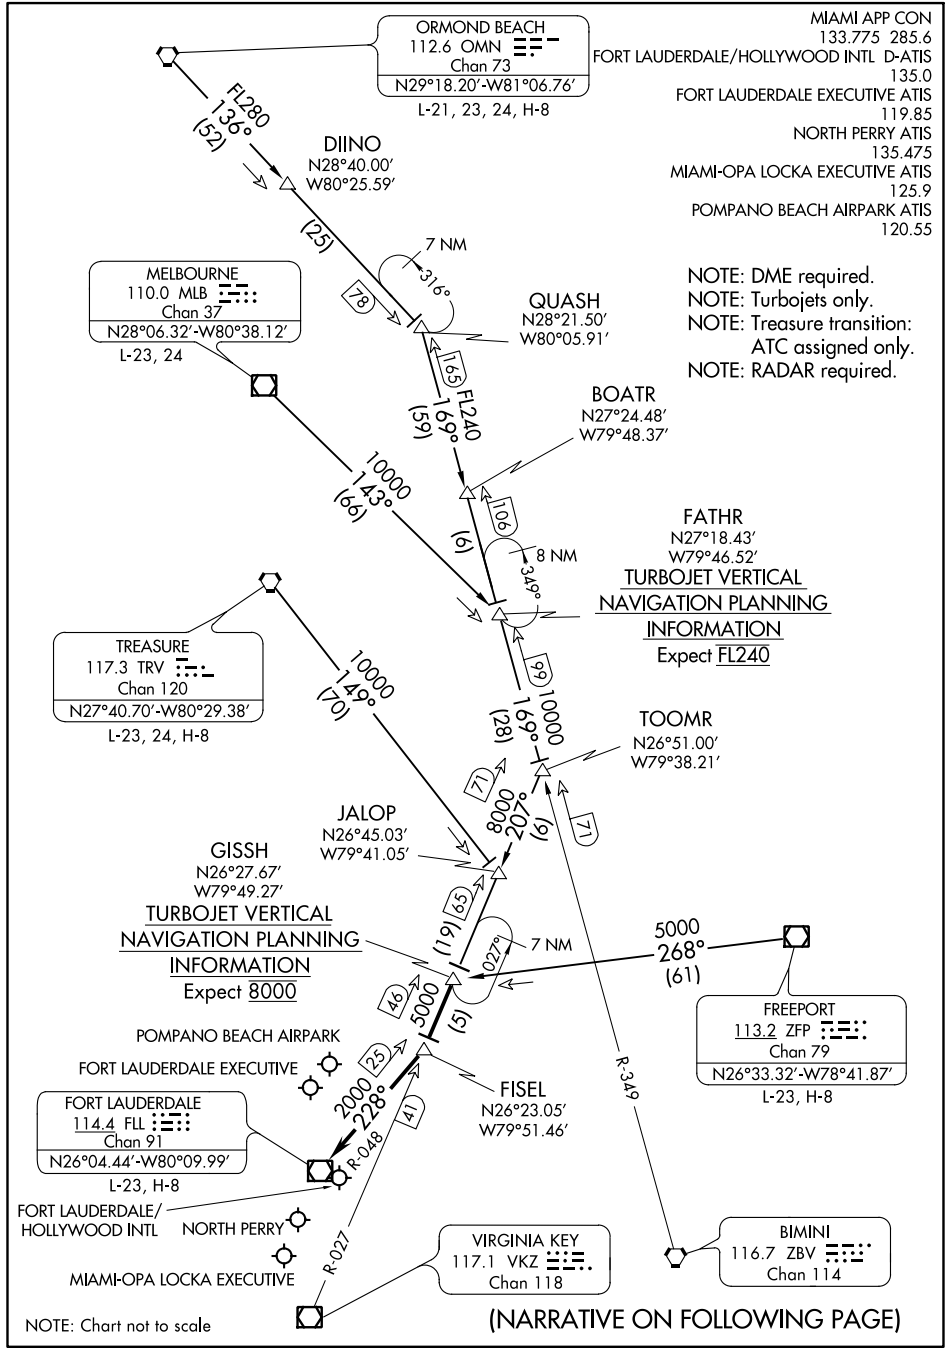

# GISSH FIVE ARRIVAL

FORT LAUDERDALE, FLORIDA

SE-3, 19 JUL 2018 to 16 AUG 2018

SE-3, 19 JUL 2018 to 16 AUG 2018

# GISSH FIVE ARRIVAL

(GISSH.GISSH5) 22JUN17

FORT LAUDERDALE, FLORIDA

NOTE: Chart not to scale (NARRATIVE ON FOLLOWING PAGE)