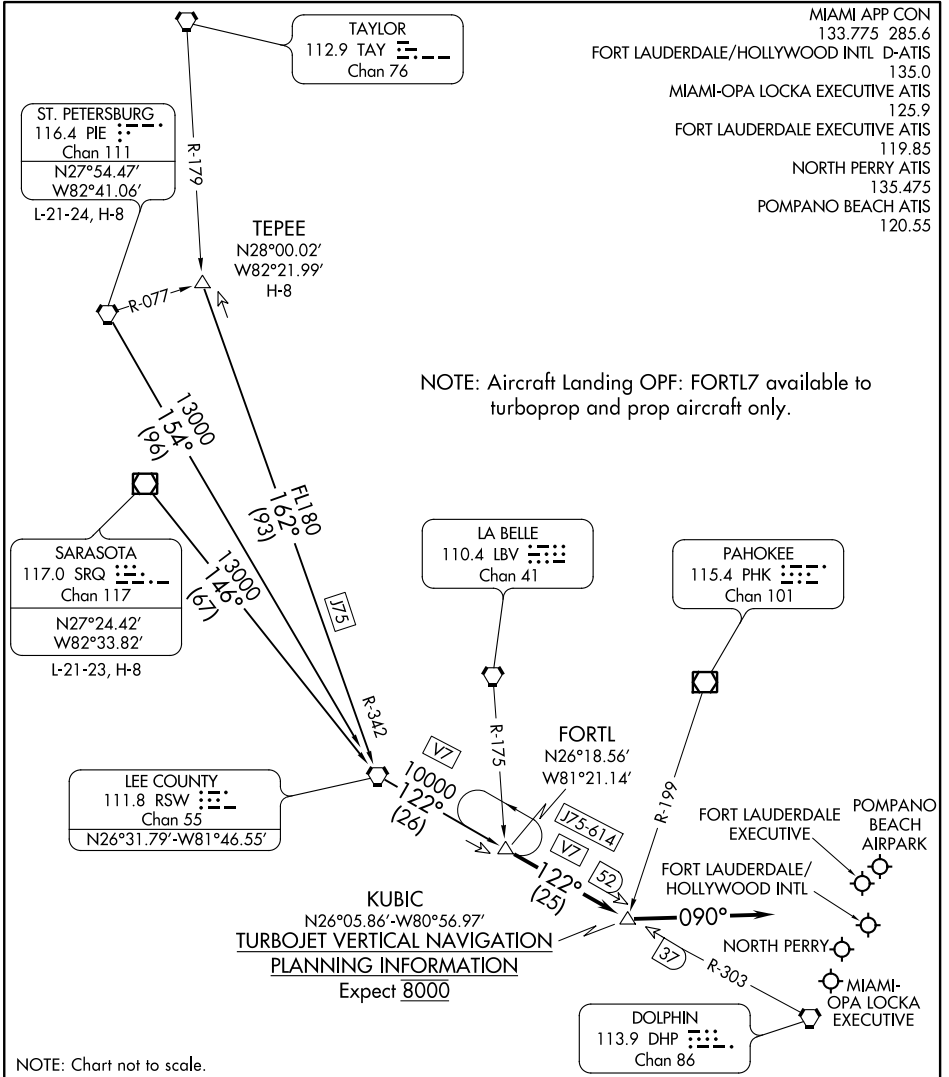

(FORTL.FORTL7) 17173

FORTL SEVEN ARRIVAL

AL-744 (FAA)

FORT LAUDERDALE, FLORIDA

NOTE: Chart not to scale.

ARRIVAL ROUTE DESCRIPTION

ST. PETERSBURG TRANSITION (PIE.FORTL7): From over PIE VORTAC on PIE R-154 to RSW VORTAC, then on RSW R-122 to FORTL INT. Thence. . .

SARASOTA TRANSITION (SRQ.FORTL7): From over SRQ VOR/DME on SRQ R-146 to RSW VORTAC, then on RSW R-122 to FORTL INT. Thence. . .

TEPEE TRANSITION (TEPEE.FORTL7): From over TEPEE INT on J75 and RSW R-342 to RSW VORTAC, then on RSW R-122 to FORTL INT. Thence. . .

. . . From over FORTL INT on RSW R-122 to KUBIC INT, then heading 090°.
Expect RADAR vectors to final approach course.

FORTL SEVEN ARRIVAL

(FORTL.FORTL7) 22JUN17

FORT LAUDERDALE, FLORIDA