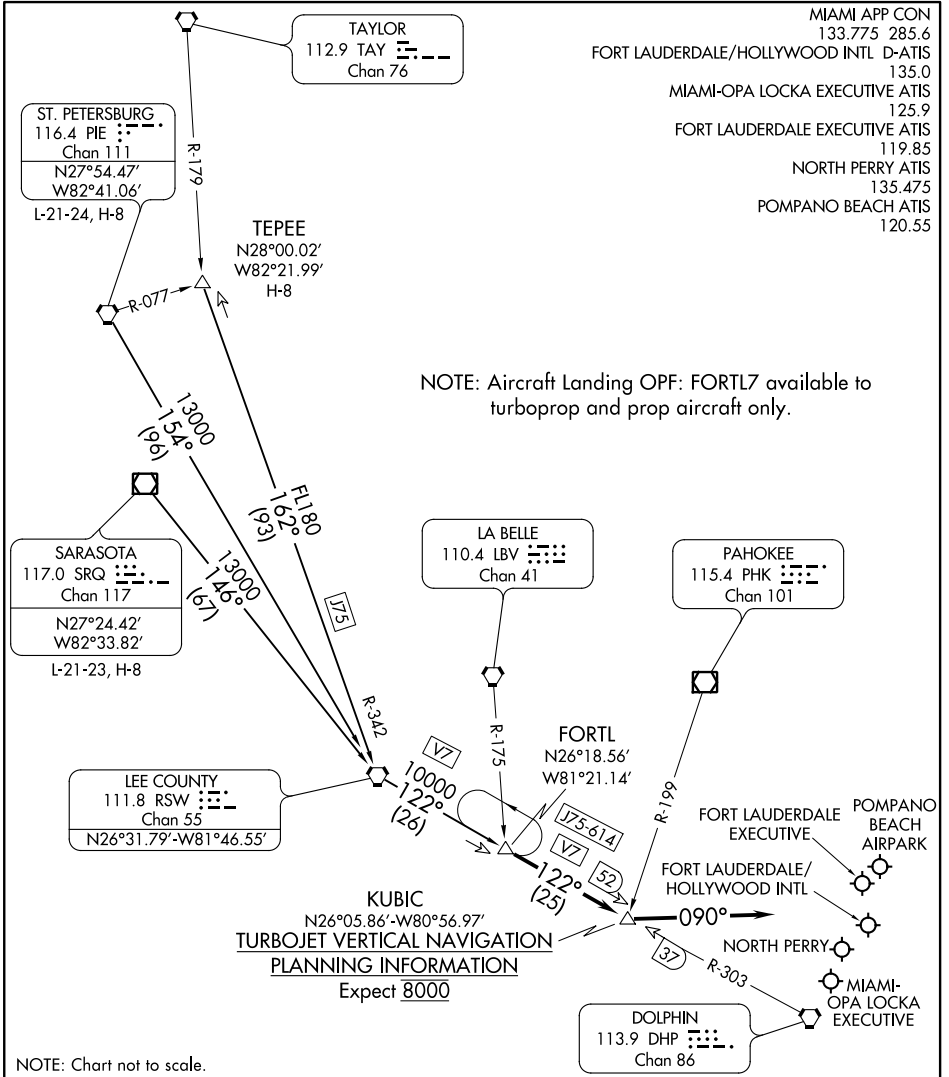

(FORTL.FORTL7) 17173

# FORTL SEVEN ARRIVAL

AL-744 (FAA)

FORT LAUDERDALE, FLORIDA

SE-3, 09 NOV 2017 to 07 DEC 2017

SE-3, 09 NOV 2017 to 07 DEC 2017

## ARRIVAL ROUTE DESCRIPTION

**ST. PETERSBURG TRANSITION (PIE.FORTL7):** From over PIE VORTAC on PIE R-154 to RSW VORTAC, then on RSW R-122 to FORTL INT. Thence. . .

**SARASOTA TRANSITION (SRQ.FORTL7):** From over SRQ VOR/DME on SRQ R-146 to RSW VORTAC, then on RSW R-122 to FORTL INT. Thence. . .

**TEPEE TRANSITION (TEPEE.FORTL7):** From over TEPEE INT on J75 and RSW R-342 to RSW VORTAC, then on RSW R-122 to FORTL INT. Thence. . .

. . . From over FORTL INT on RSW R-122 to KUBIC INT, then heading 090°.  
Expect RADAR vectors to final approach course.