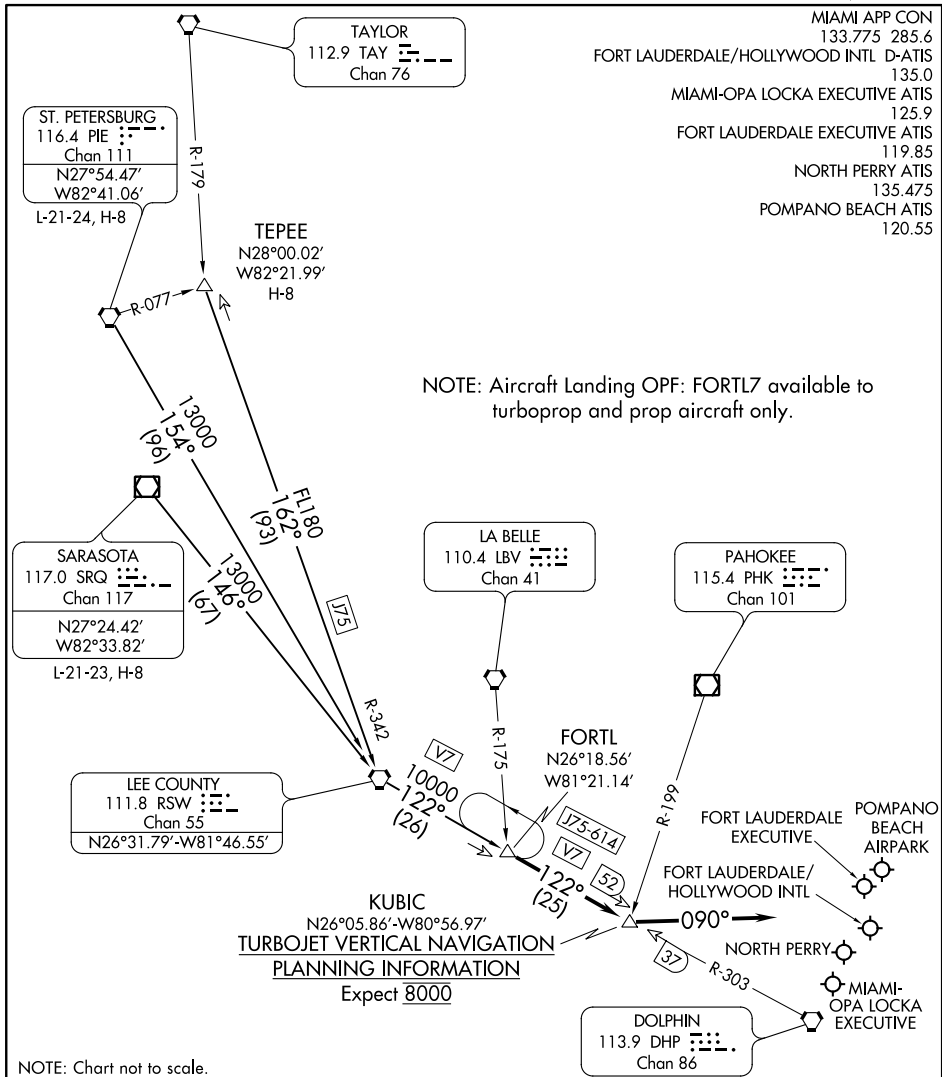

(FORTL.FORTL7) 17173

# FORTL SEVEN ARRIVAL

AL-744 (FAA)

FORT LAUDERDALE, FLORIDA

SE-3, 21 JUN 2018 to 19 JUL 2018

SE-3, 21 JUN 2018 to 19 JUL 2018

NOTE: Chart not to scale.

## ARRIVAL ROUTE DESCRIPTION

**ST. PETERSBURG TRANSITION (PIE.FORTL7):** From over PIE VORTAC on PIE R-154 to RSW VORTAC, then on RSW R-122 to FORTL INT. Thence. . . .

**SARASOTA TRANSITION (SRQ.FORTL7):** From over SRQ VOR/DME on SRQ R-146 to RSW VORTAC, then on RSW R-122 to FORTL INT. Thence. . . .

**TEPEE TRANSITION (TEPEE.FORTL7):** From over TEPEE INT on J75 and RSW R-342 to RSW VORTAC, then on RSW R-122 to FORTL INT. Thence. . . .

. . . . From over FORTL INT on RSW R-122 to KUBIC INT, then heading 090°.  
Expect RADAR vectors to final approach course.