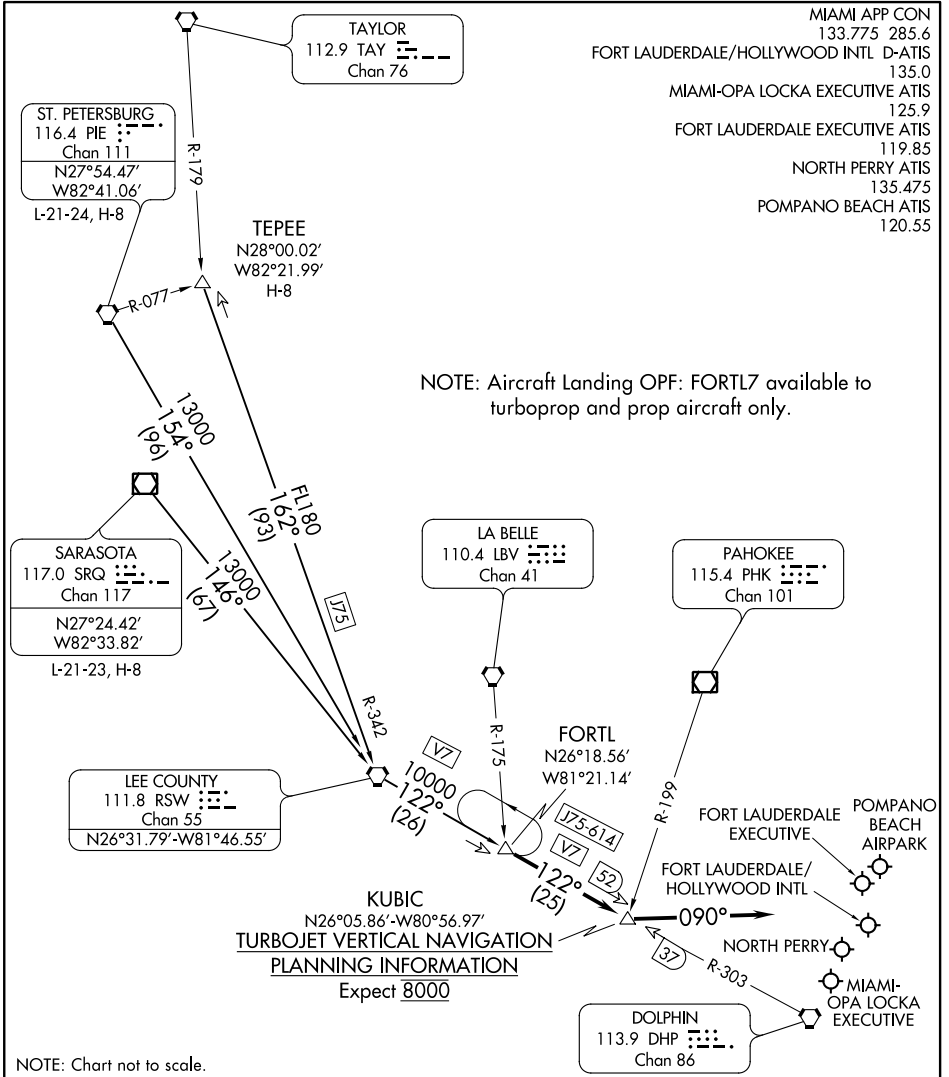

(FORTL.FORTL7) 17173

FORTL SEVEN ARRIVAL

AL-744 (FAA)

FORT LAUDERDALE, FLORIDA

SE-3, 14 SEP 2017 to 12 OCT 2017

SE-3, 14 SEP 2017 to 12 OCT 2017

ARRIVAL ROUTE DESCRIPTION

ST. PETERSBURG TRANSITION (PIE.FORTL7): From over PIE VORTAC on PIE R-154 to RSW VORTAC, then on RSW R-122 to FORTL INT. Thence. . .

SARASOTA TRANSITION (SRQ.FORTL7): From over SRQ VOR/DME on SRQ R-146 to RSW VORTAC, then on RSW R-122 to FORTL INT. Thence. . .

TEPEE TRANSITION (TEPEE.FORTL7): From over TEPEE INT on J75 and RSW R-342 to RSW VORTAC, then on RSW R-122 to FORTL INT. Thence. . .

. . . From over FORTL INT on RSW R-122 to KUBIC INT, then heading 090°.
Expect RADAR vectors to final approach course.

FORTL SEVEN ARRIVAL

(FORTL.FORTL7) 22JUN17

FORT LAUDERDALE, FLORIDA