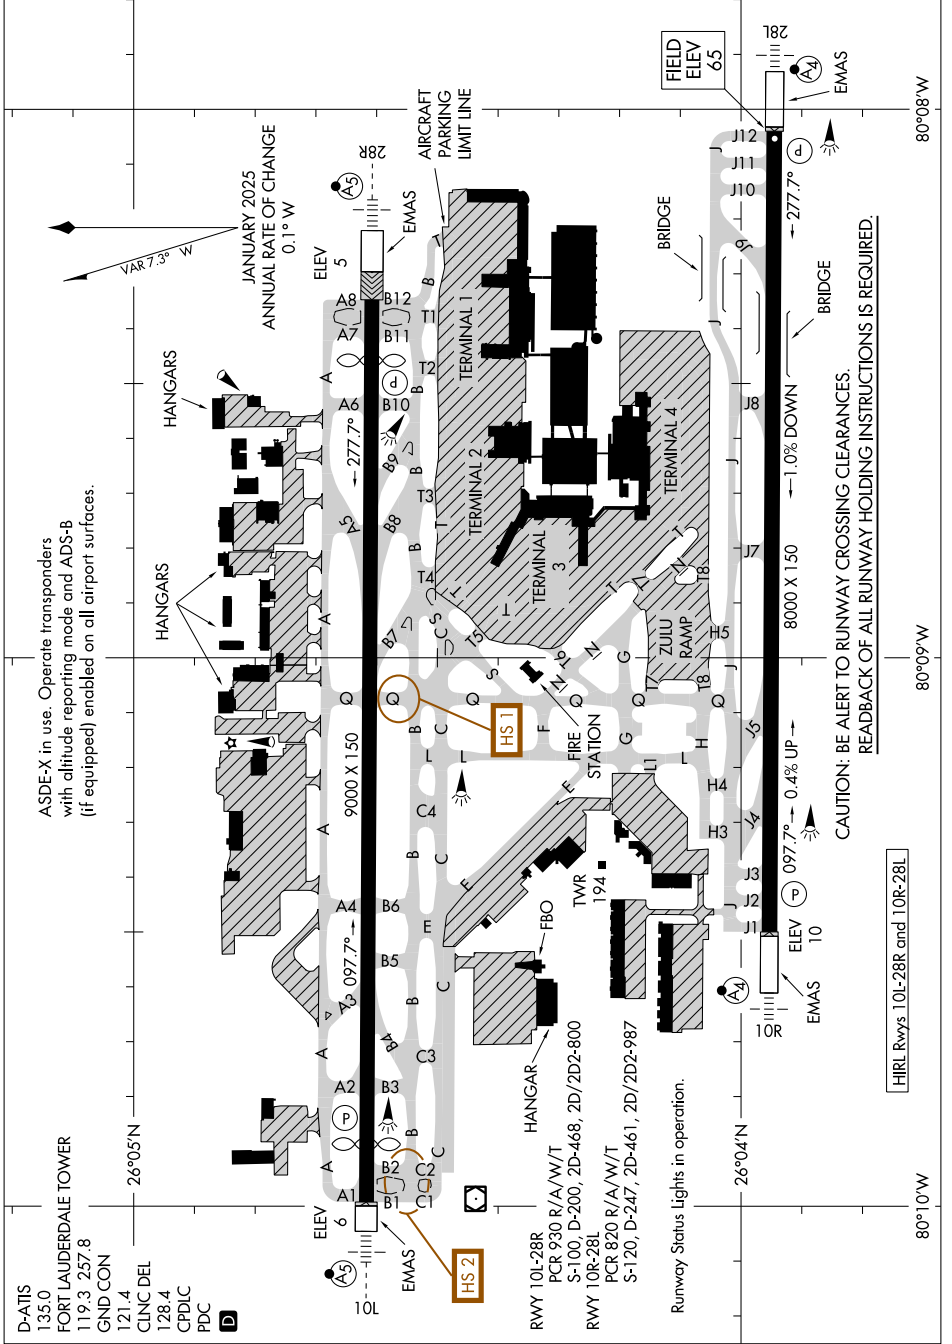

AIRPORT DIAGRAM

FORT LAUDERDALE/HOLLYWOOD INTL (F.L.L.)
AL-744 (FAA)
FORT LAUDERDALE, FLORIDA

SE-3, 15 MAY 2025 to 12 JUN 2025

CAUTION: BE ALERT TO RUNWAY CROSSING CLEARANCES.
READBACK OF ALL RUNWAY HOLDING INSTRUCTIONS IS REQUIRED.

HIRL Rwy's 10L-28R and 10R-28L

AIRPORT DIAGRAM

FORT LAUDERDALE, FLORIDA
FORT LAUDERDALE/HOLLYWOOD INTL (F.L.L.)

SE-3, 15 MAY 2025 to 12 JUN 2025

ASDE-X in use. Operate transponders with altitude reporting mode and ADS-B (if equipped) enabled on all airport surfaces.