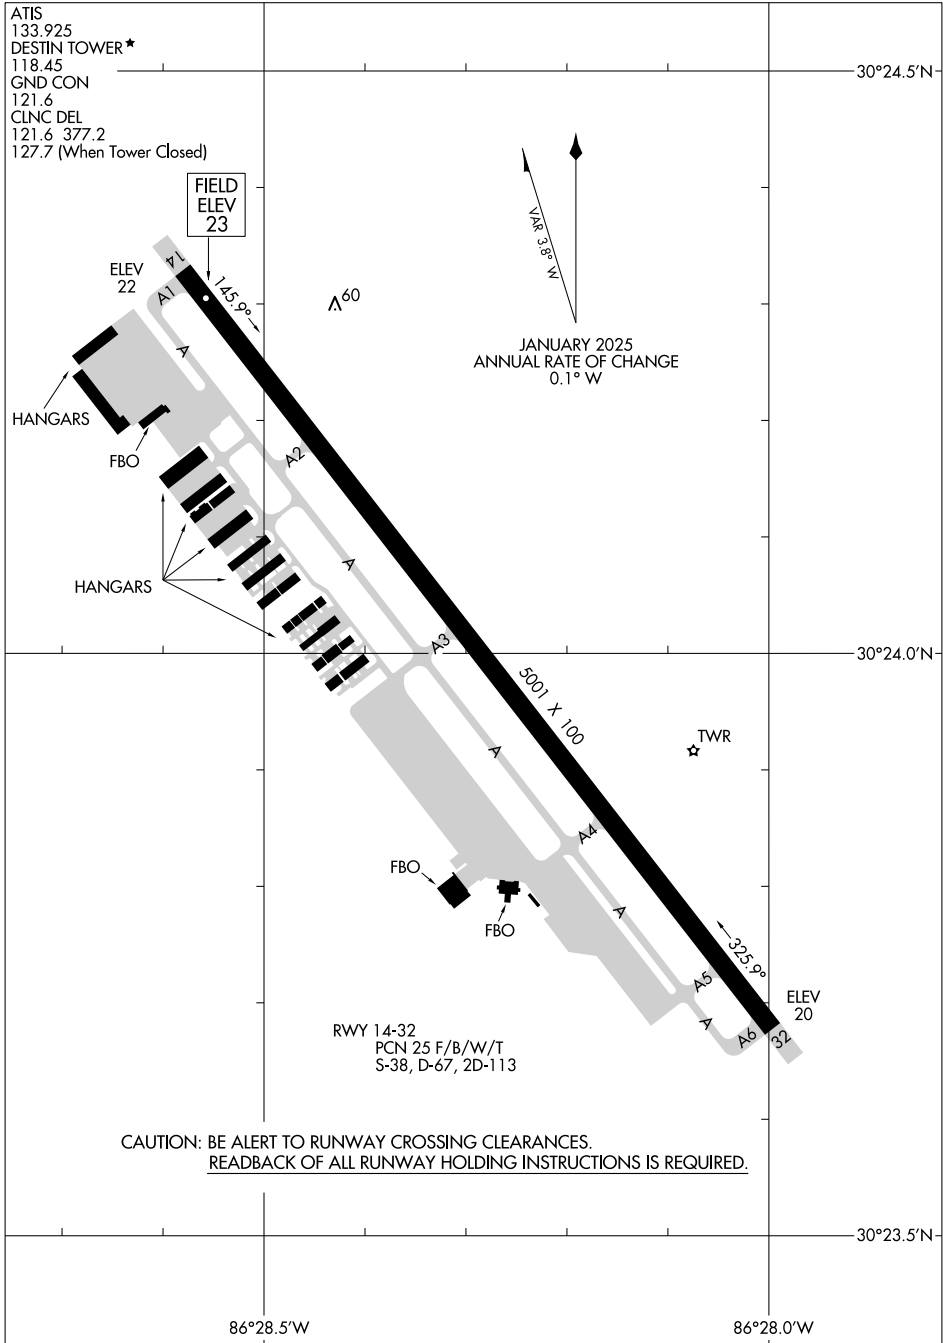

25107

AIRPORT DIAGRAM

AL-5680 (FAA)

DESTIN EXEC (DTS)
DESTIN, FLORIDA

SE-3, 15 MAY 2025 to 12 JUN 2025

SE-3, 15 MAY 2025 to 12 JUN 2025