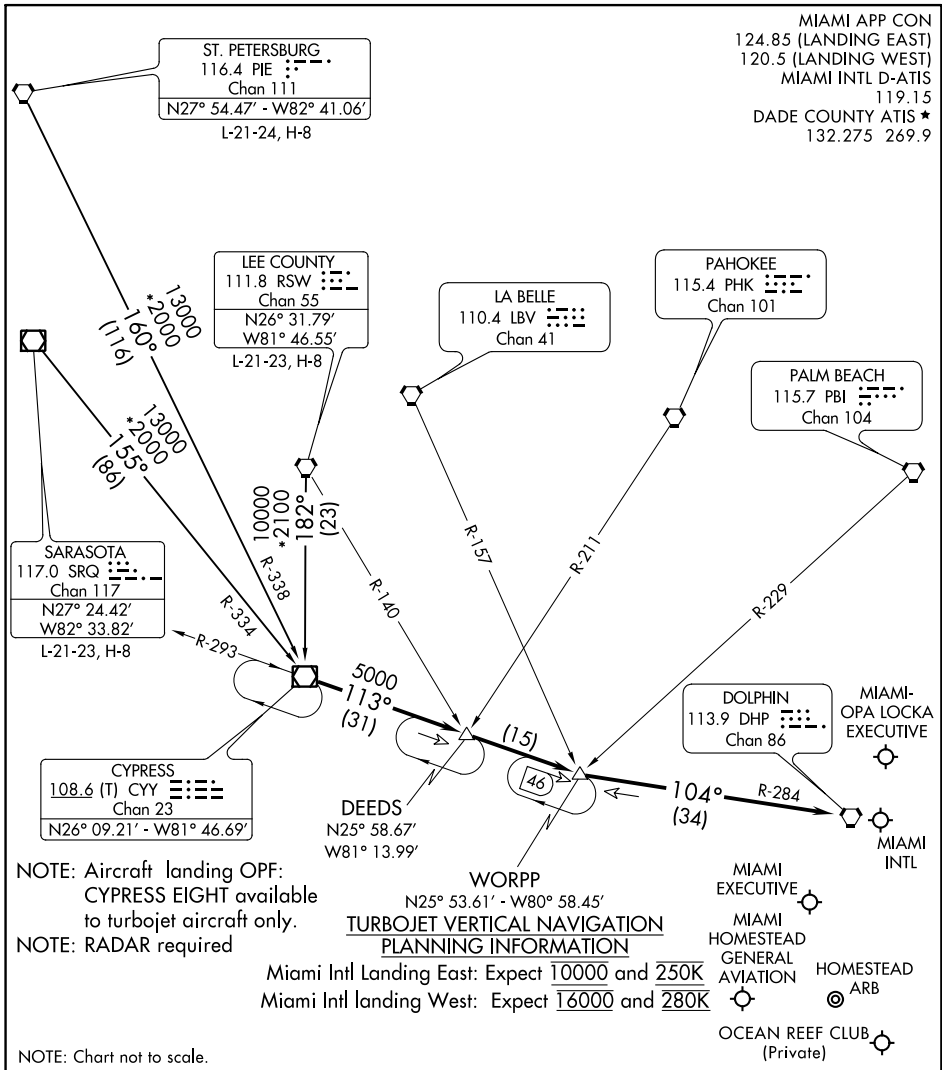

CYPRESS NINE ARRIVAL

AL-257 (FAA)

MIAMI, FLORIDA

SE-3, 26 APR 2018 to 24 MAY 2018

SE-3, 26 APR 2018 to 24 MAY 2018

LEE COUNTY TRANSITION (RSW.CYY9): From over RSW VORTAC on RSW R-182 to CYY VOR/DME. Thence. . . .

ST. PETERSBURG TRANSITION (PIE.CYY9): From over PIE VORTAC on PIE R-160 and CYY R-338 to CYY VOR/DME. Thence. . . .

SARASOTA TRANSITION (SRQ.CYY9): From over SRQ VOR/DME on SRQ R-155 and CYY R-334 to CYY VOR/DME. Thence. . . .

. . . .From over CYY VOR/DME via CYY R-113 to WORPP INT, then via DHP R-284 to DHP VORTAC. Expect RADAR vectors to final approach course.

CYPRESS NINE ARRIVAL

MIAMI, FLORIDA