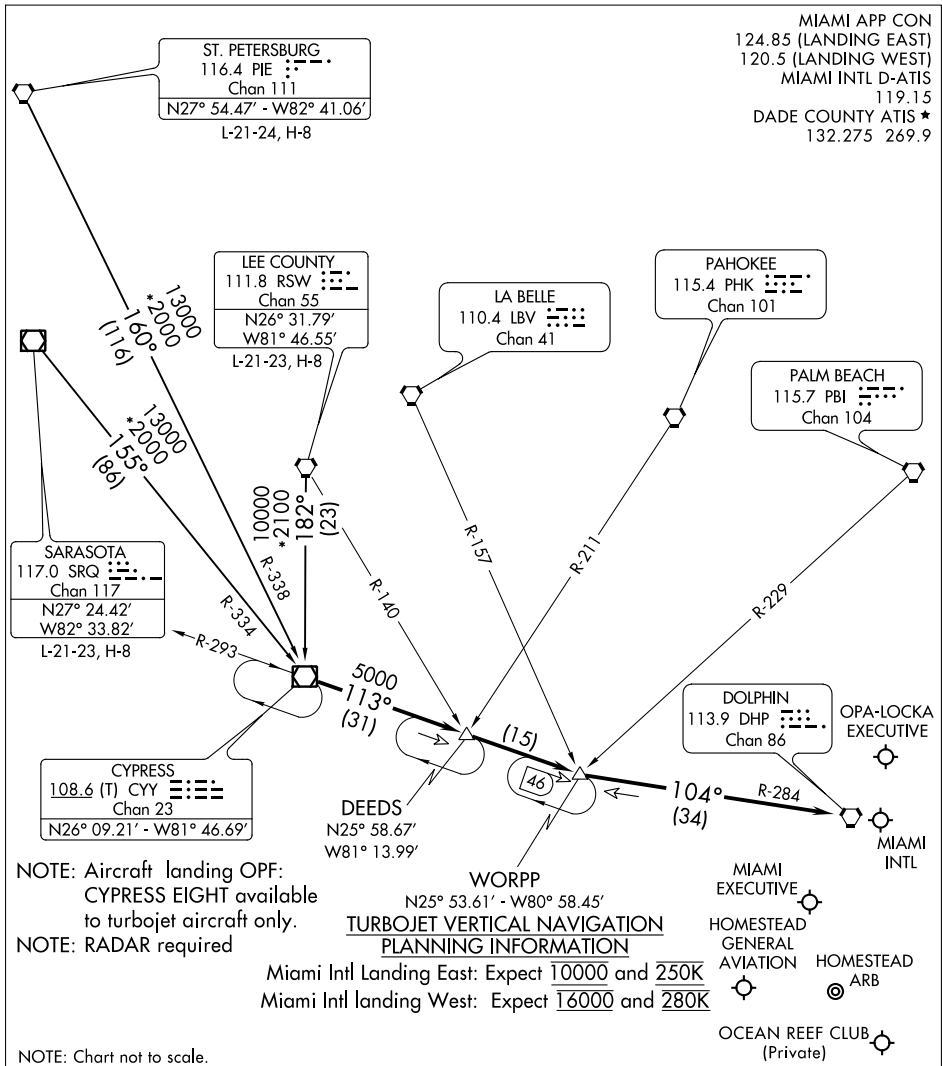

(CYY.CYY8) 17117

# CYPRESS EIGHT ARRIVAL

AL-257 (FAA)

MIAMI, FLORIDA

SE-3, 12 OCT 2017 to 09 NOV 2017

SE-3, 12 OCT 2017 to 09 NOV 2017

**LEE COUNTY TRANSITION (RSW.CYY8):** From over RSW VORTAC on RSW R-182 to CYY VOR/DME. Thence. . . .

**ST. PETERSBURG TRANSITION (PIE.CYY8):** From over PIE VORTAC on PIE R-160 and CYY R-338 to CYY VOR/DME. Thence. . . .

**SARASOTA TRANSITION (SRQ.CYY8):** From over SRQ VOR/DME on SRQ R-155 and CYY R-334 to CYY VOR/DME. Thence. . . .

. . . .From over CYY VOR/DME via CYY R-113 to WORPP INT, then via DHP R-284 to DHP VORTAC. Expect RADAR vectors to final approach course.