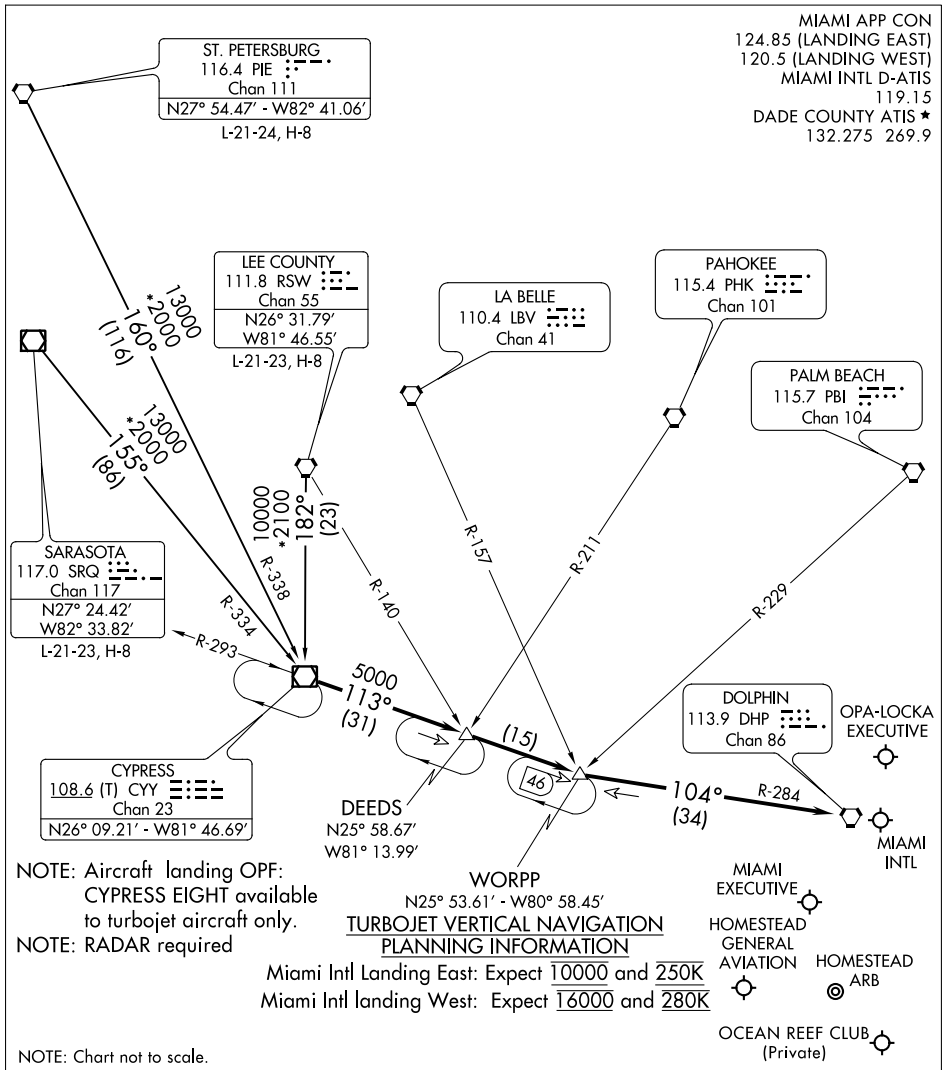

(CYY.CYY8) 17117

CYPRESS EIGHT ARRIVAL

AL-257 (FAA)

MIAMI, FLORIDA

SE-3, 27 APR 2017 to 25 MAY 2017

SE-3, 27 APR 2017 to 25 MAY 2017

CYPRESS EIGHT ARRIVAL

(CYY.CYY8) 15SEP16

MIAMI, FLORIDA

LEE COUNTY TRANSITION (RSW.CYY8): From over RSW VORTAC on RSW R-182 to CYY VOR/DME. Thence. . . .

ST. PETERSBURG TRANSITION (PIE.CYY8): From over PIE VORTAC on PIE R-160 and CYY R-338 to CYY VOR/DME. Thence. . . .

SARASOTA TRANSITION (SRQ.CYY8): From over SRQ VOR/DME on SRQ R-155 and CYY R-334 to CYY VOR/DME. Thence. . . .

. . . .From over CYY VOR/DME via CYY R-113 to WORPP INT, then via DHP R-284 to DHP VORTAC. Expect RADAR vectors to final approach course.