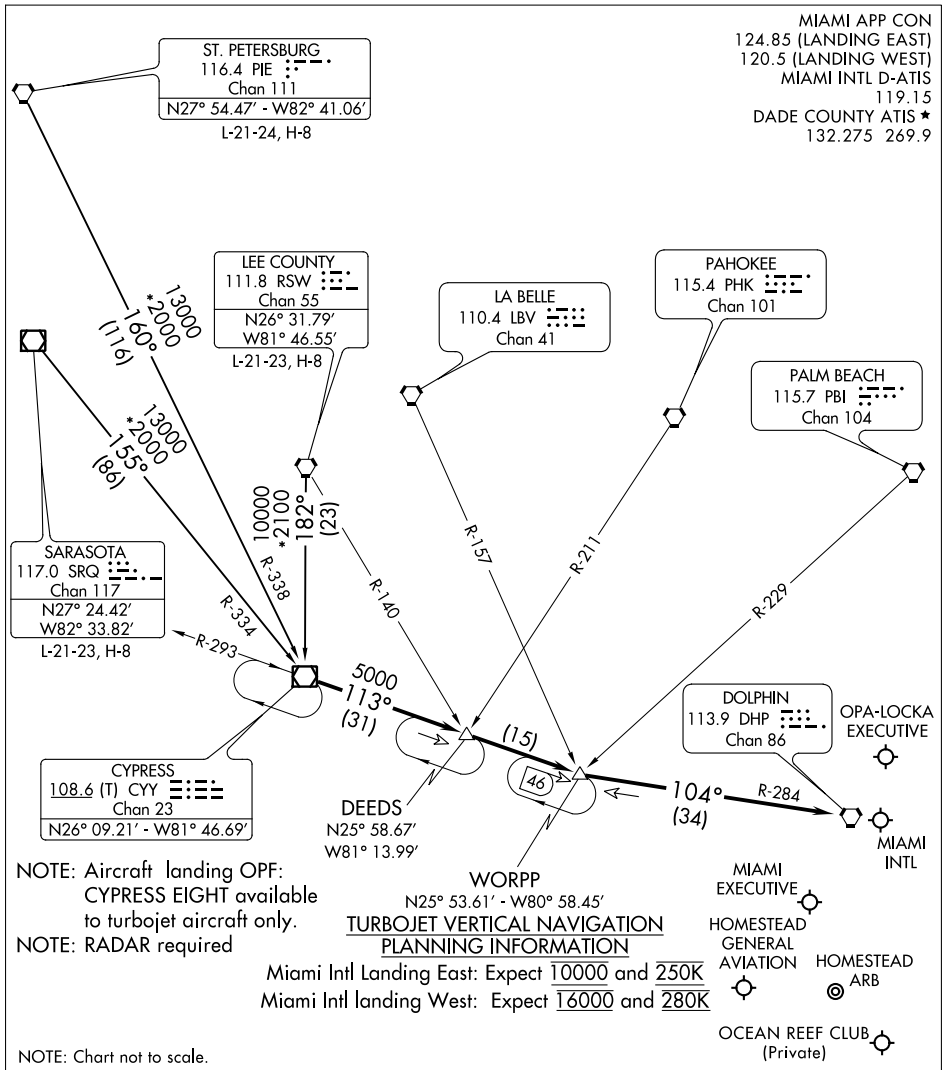

(CYY.CYY8) 17117

CYPRESS EIGHT ARRIVAL

AL-257 (FAA)

MIAMI, FLORIDA

SE-3, 22 JUN 2017 to 20 JUL 2017

SE-3, 22 JUN 2017 to 20 JUL 2017

CYPRESS EIGHT ARRIVAL

(CYY.CYY8) 15SEP16

MIAMI, FLORIDA

LEE COUNTY TRANSITION (RSW.CYY8): From over RSW VORTAC on RSW R-182 to CYY VOR/DME. Thence. . . .

ST. PETERSBURG TRANSITION (PIE.CYY8): From over PIE VORTAC on PIE R-160 and CYY R-338 to CYY VOR/DME. Thence. . . .

SARASOTA TRANSITION (SRQ.CYY8): From over SRQ VOR/DME on SRQ R-155 and CYY R-334 to CYY VOR/DME. Thence. . . .

. . . .From over CYY VOR/DME via CYY R-113 to WORPP INT, then via DHP R-284 to DHP VORTAC. Expect RADAR vectors to final approach course.