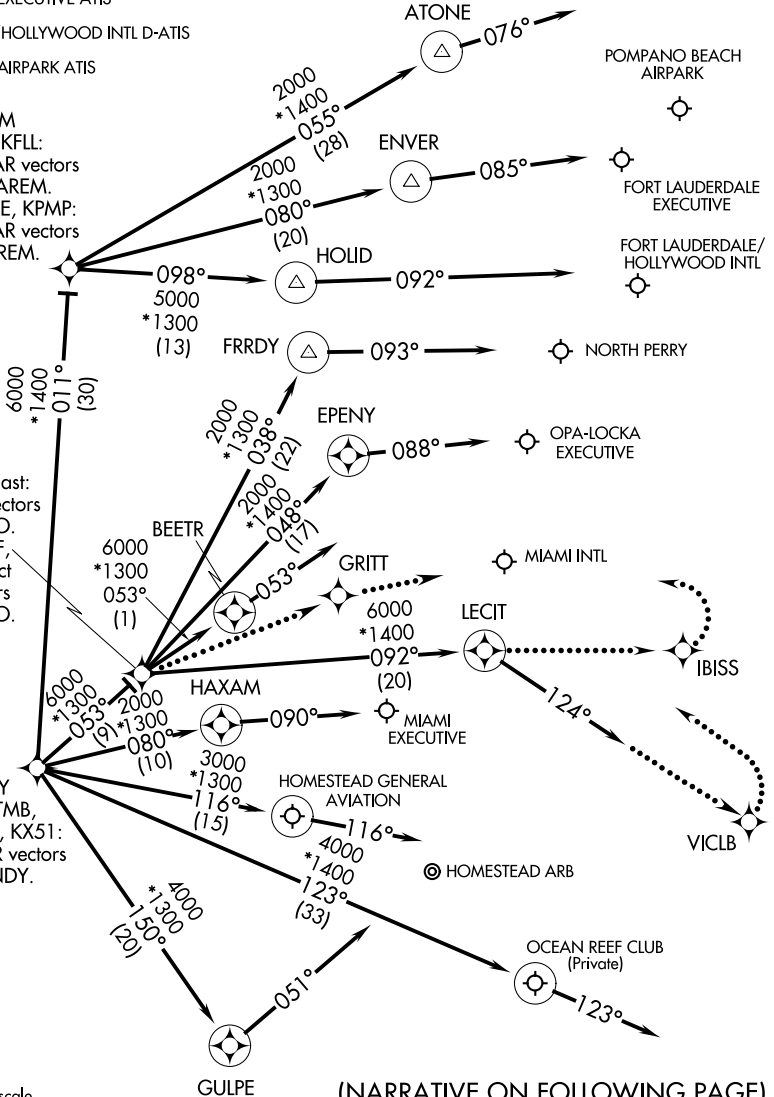

CURSO FOUR ARRIVAL (RNAV) Arrival Routes

MIAMI APP CON
124.85 322.3
MIAMI INTL D-ATIS
119.15
NORTH PERRY ATIS
135.475
OPA-LOCKA EXECUTIVE ATIS
125.9
MIAMI EXECUTIVE ATIS
124.0
HOMESTEAD ARB ATIS*
132.275 269.9
FORT LAUDERDALE EXECUTIVE ATIS
119.85
FORT LAUDERDALE/HOLLYWOOD INTL D-ATIS
135.0
POMPANO BEACH AIRPARK ATIS
120.55

NOTE: RADAR required.
NOTE: RNAV 1.
NOTE: DME/DME/IRU or GPS required.

JAREM
Landing KFL:
Expect RADAR vectors
prior to JAREM.
Landing KFXE, KPMP:
Expect RADAR vectors
after JAREM.

JODPO
KMIA Landing East:
Expect RADAR vectors
prior to JODPO.
Landing KOPF,
KHWO: Expect
RADAR vectors
prior to JODPO.

MNNDY
Landing KTMB,
KHST, K07FA, KX51:
Expect RADAR vectors
after MNNDY.

NOTE: Chart not to scale.

(NARRATIVE ON FOLLOWING PAGE)

SE-3, 12 OCT 2017 to 09 NOV 2017

SE-3, 12 OCT 2017 to 09 NOV 2017