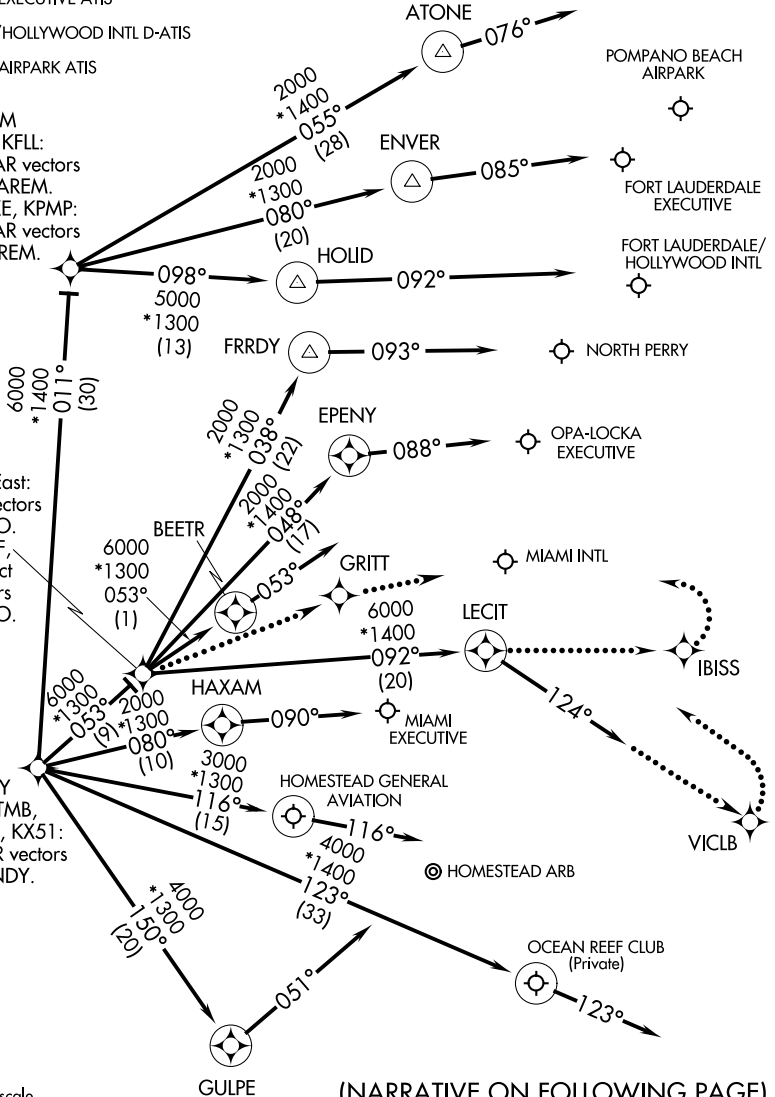

# CURSO FOUR ARRIVAL (RNAV) Arrival Routes

MIAMI APP CON  
124.85 322.3  
MIAMI INTL D-ATIS  
119.15  
NORTH PERRY ATIS  
135.475  
OPA-LOCKA EXECUTIVE ATIS  
125.9  
MIAMI EXECUTIVE ATIS  
124.0  
HOMESTEAD ARB ATIS\*  
132.275 269.9  
FORT LAUDERDALE EXECUTIVE ATIS  
119.85  
FORT LAUDERDALE/HOLLYWOOD INTL D-ATIS  
135.0  
POMPANO BEACH AIRPARK ATIS  
120.55

NOTE: RADAR required.  
NOTE: RNAV 1.  
NOTE: DME/DME/IRU or GPS required.

**JAREM**  
Landing KFLL:  
Expect RADAR vectors  
prior to JAREM.  
Landing KFXE, KPMP:  
Expect RADAR vectors  
after JAREM.

**JODPO**  
KMIA Landing East:  
Expect RADAR vectors  
prior to JODPO.  
Landing KOPF,  
KHWO: Expect  
RADAR vectors  
prior to JODPO.

**MNNDY**  
Landing KTMB,  
KHST, K07FA, KX51:  
Expect RADAR vectors  
after MNNDY.

NOTE: Chart not to scale.

(NARRATIVE ON FOLLOWING PAGE)

SE-3, 27 APR 2017 to 25 MAY 2017

SE-3, 27 APR 2017 to 25 MAY 2017