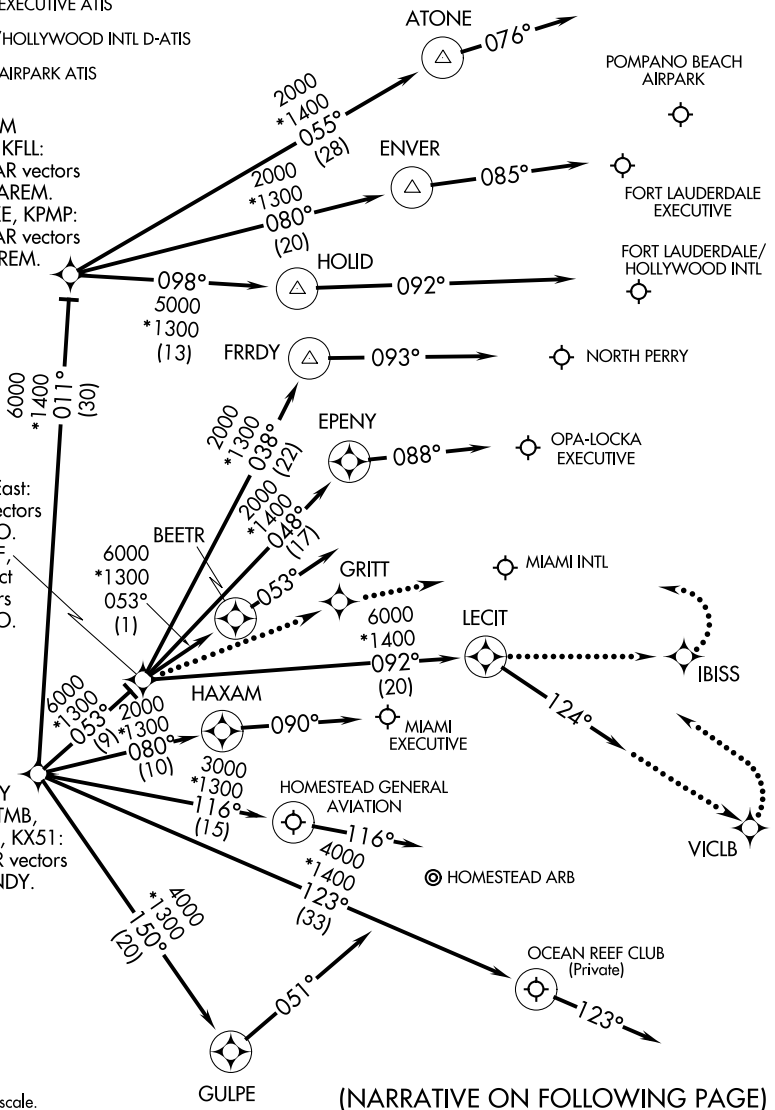

CURSO FOUR ARRIVAL (RNAV) Arrival Routes

MIAMI APP CON
124.85 322.3
MIAMI INTL D-ATIS
119.15
NORTH PERRY ATIS
135.475
OPA-LOCKA EXECUTIVE ATIS
125.9
MIAMI EXECUTIVE ATIS
124.0
HOMESTEAD ARB ATIS*
132.275 269.9
FORT LAUDERDALE EXECUTIVE ATIS
119.85
FORT LAUDERDALE/HOLLYWOOD INTL D-ATIS
135.0
POMPANO BEACH AIRPARK ATIS
120.55

NOTE: RADAR required.
NOTE: RNAV 1.
NOTE: DME/DME/IRU or GPS required.

JAREM
Landing KFLL:
Expect RADAR vectors
prior to JAREM.
Landing KFXE, KPMP:
Expect RADAR vectors
after JAREM.

JODPO
KMIA Landing East:
Expect RADAR vectors
prior to JODPO.
Landing KOPF,
KHWO: Expect
RADAR vectors
prior to JODPO.

MNNDY
Landing KTMB,
KHST, K07FA, KX51:
Expect RADAR vectors
after MNNDY.

SE-3, 22 JUN 2017 to 20 JUL 2017

SE-3, 22 JUN 2017 to 20 JUL 2017

NOTE: Chart not to scale.

(NARRATIVE ON FOLLOWING PAGE)