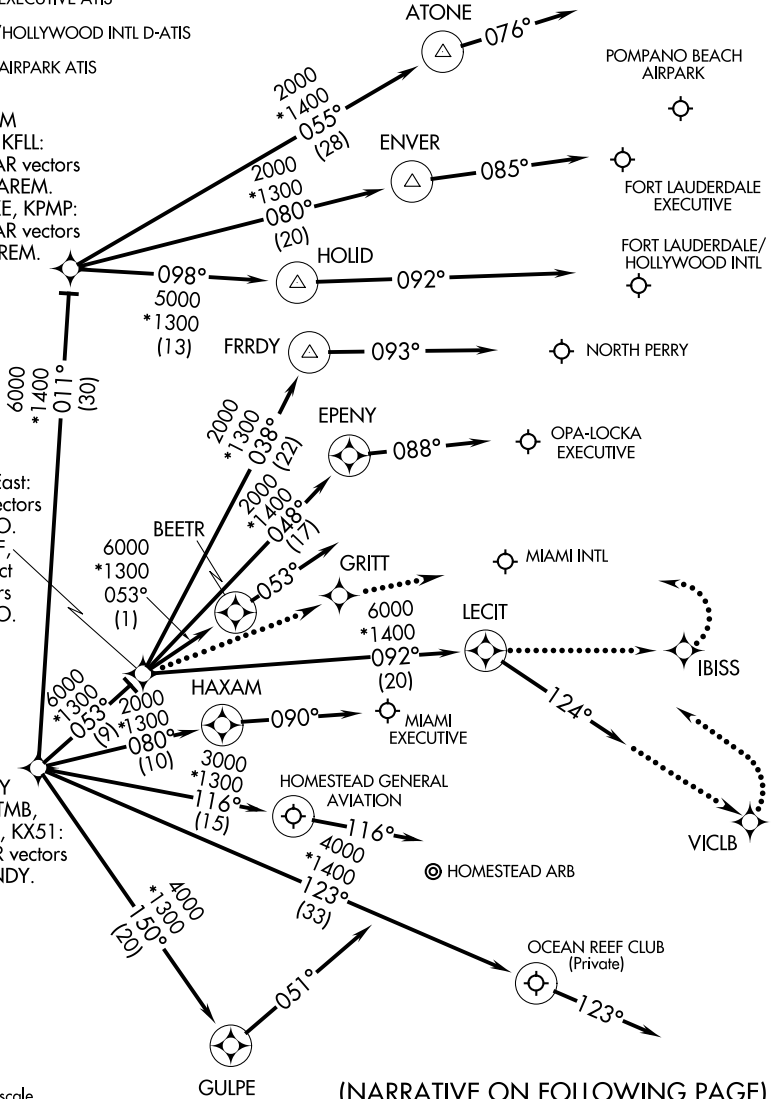

# CURSO FOUR ARRIVAL (RNAV) Arrival Routes

MIAMI APP CON  
124.85 322.3  
MIAMI INTL D-ATIS  
119.15  
NORTH PERRY ATIS  
135.475  
OPA-LOCKA EXECUTIVE ATIS  
125.9  
MIAMI EXECUTIVE ATIS  
124.0  
HOMESTEAD ARB ATIS\*  
132.275 269.9  
FORT LAUDERDALE EXECUTIVE ATIS  
119.85  
FORT LAUDERDALE/HOLLYWOOD INTL D-ATIS  
135.0  
POMPANO BEACH AIRPARK ATIS  
120.55

NOTE: RADAR required.  
NOTE: RNAV 1.  
NOTE: DME/DME/IRU or GPS required.

**JAREM**  
Landing KFLL:  
Expect RADAR vectors  
prior to JAREM.  
Landing KFXE, KPMP:  
Expect RADAR vectors  
after JAREM.

**JODPO**  
KMIA Landing East:  
Expect RADAR vectors  
prior to JODPO.  
Landing KOPF,  
KHWO: Expect  
RADAR vectors  
prior to JODPO.

**MNNDY**  
Landing KTMB,  
KHST, K07FA, KX51:  
Expect RADAR vectors  
after MNNDY.

NOTE: Chart not to scale.

(NARRATIVE ON FOLLOWING PAGE)

SE-3: 17 AUG 2017 to 14 SEP 2017

SE-3: 17 AUG 2017 to 14 SEP 2017