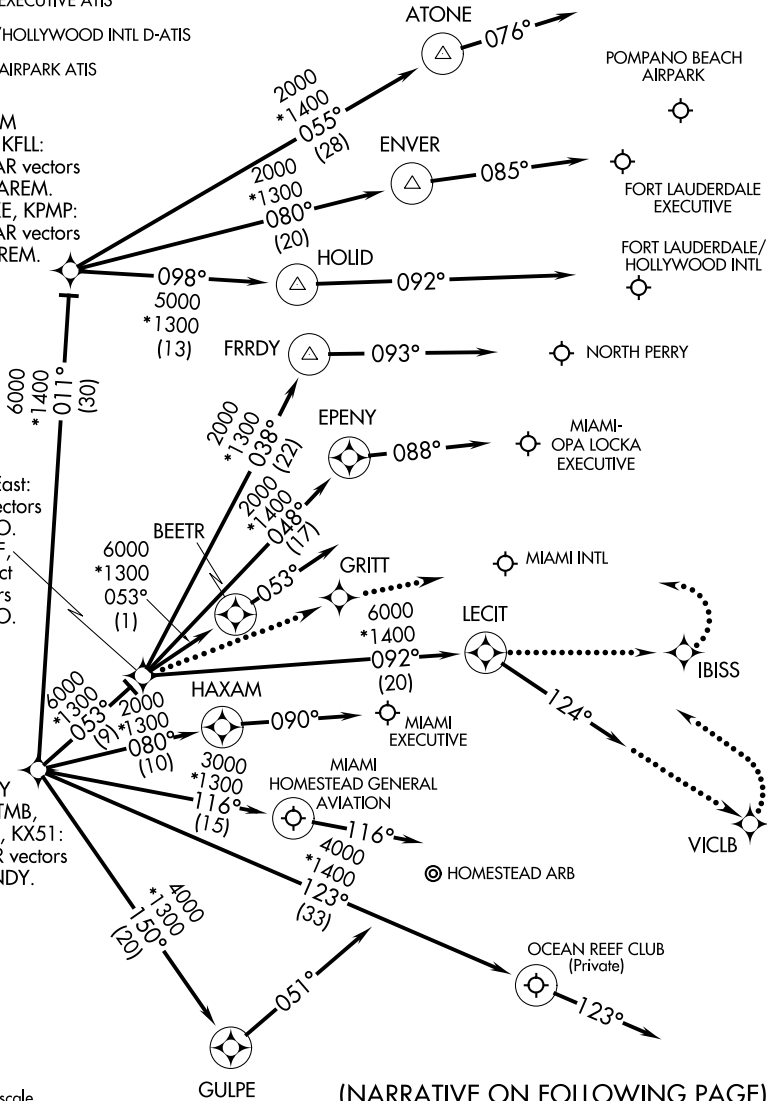

CURSO FIVE ARRIVAL (RNAV) Arrival Routes

MIAMI APP CON
124.85 322.3
MIAMI INTL D-ATIS
119.15
NORTH PERRY ATIS
135.475
MIAMI-OPA LOCKA EXECUTIVE ATIS
125.9
MIAMI EXECUTIVE ATIS
124.0
HOMESTEAD ARB ATIS
132.275 269.9
FORT LAUDERDALE EXECUTIVE ATIS
119.85
FORT LAUDERDALE/HOLLYWOOD INTL D-ATIS
135.0
POMPANO BEACH AIRPARK ATIS
120.55

NOTE: RADAR required.
NOTE: RNAV 1.
NOTE: DME/DME/IRU or GPS required.

JAREM
Landing KFLL:
Expect RADAR vectors
prior to JAREM.
Landing KFXE, KPMP:
Expect RADAR vectors
after JAREM.

JODPO
KMIA Landing East:
Expect RADAR vectors
prior to JODPO.
Landing KOPF,
KHWO: Expect
RADAR vectors
prior to JODPO.

MNNDY
Landing KTMB,
KHST, K07FA, KX51:
Expect RADAR vectors
after MNNDY.

NOTE: Chart not to scale.

(NARRATIVE ON FOLLOWING PAGE)

SE-3, 06 DEC 2018 to 03 JAN 2019

SE-3, 06 DEC 2018 to 03 JAN 2019