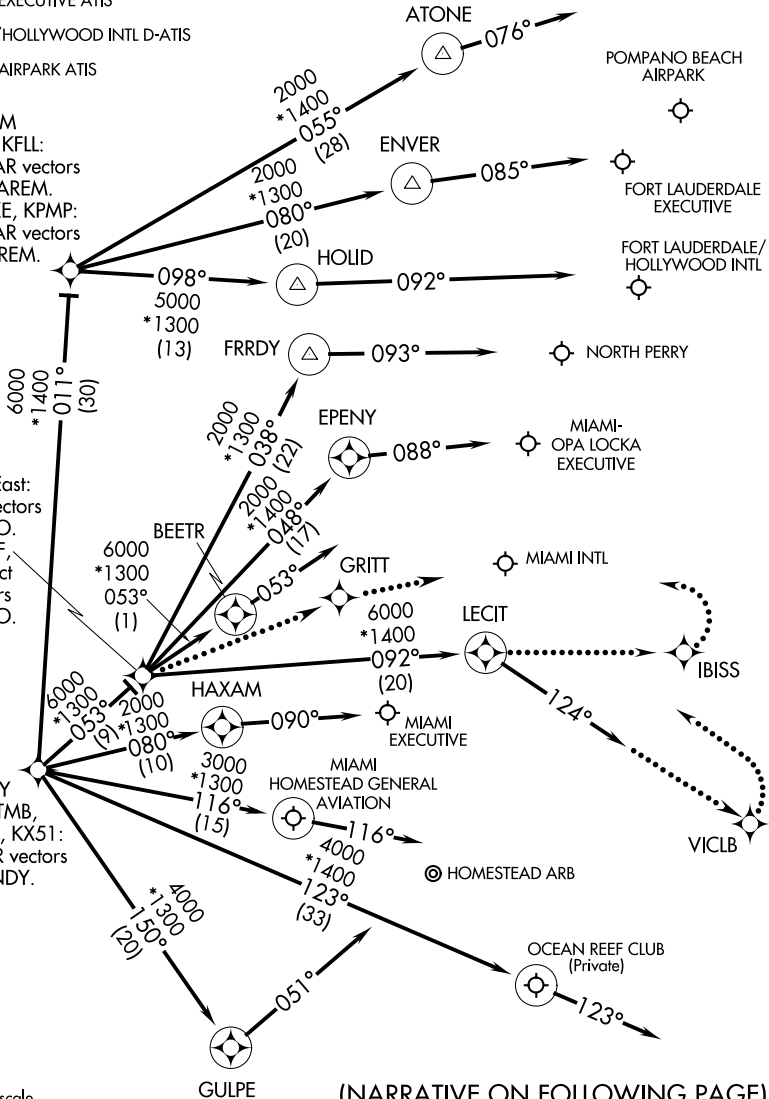

CURSO FIVE ARRIVAL (RNAV) Arrival Routes

MIAMI APP CON
124.85 322.3
MIAMI INTL D-ATIS
119.15
NORTH PERRY ATIS
135.475
MIAMI-OPA LOCKA EXECUTIVE ATIS
125.9
MIAMI EXECUTIVE ATIS
124.0
HOMESTEAD ARB ATIS
132.275 269.9
FORT LAUDERDALE EXECUTIVE ATIS
119.85
FORT LAUDERDALE/HOLLYWOOD INTL D-ATIS
135.0
POMPANO BEACH AIRPARK ATIS
120.55

NOTE: RADAR required.
NOTE: RNAV 1.
NOTE: DME/DME/IRU or GPS required.

JAREM
Landing KFLL:
Expect RADAR vectors
prior to JAREM.
Landing KFXE, KPMP:
Expect RADAR vectors
after JAREM.

JODPO
KMIA Landing East:
Expect RADAR vectors
prior to JODPO.
Landing KOPF,
KHWO: Expect
RADAR vectors
prior to JODPO.

MNNDY
Landing KTMB,
KHST, K07FA, KX51:
Expect RADAR vectors
after MNNDY.

NOTE: Chart not to scale.

(NARRATIVE ON FOLLOWING PAGE)

SE-3, 16 AUG 2018 to 13 SEP 2018

SE-3, 16 AUG 2018 to 13 SEP 2018