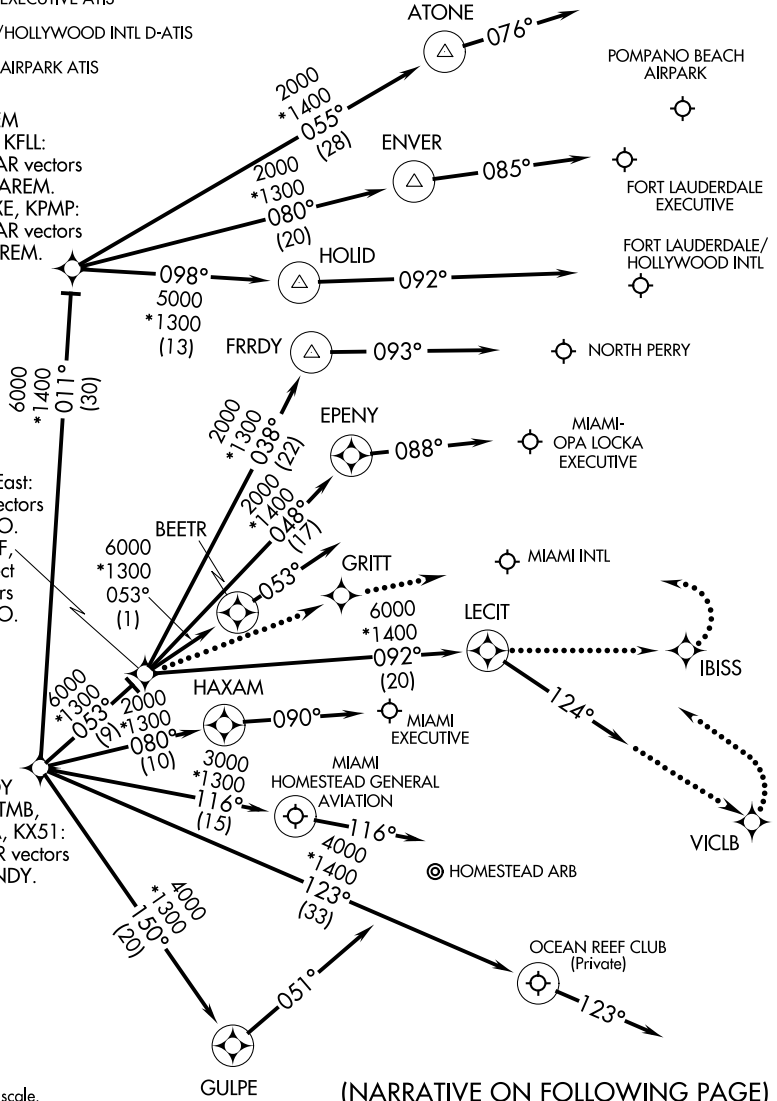

CURSO FIVE ARRIVAL (RNAV) Arrival Routes

MIAMI APP CON
124.85 322.3
MIAMI INTL D-ATIS
119.15
NORTH PERRY ATIS
135.475
MIAMI-OPA LOCKA EXECUTIVE ATIS
125.9
MIAMI EXECUTIVE ATIS
124.0
HOMESTEAD ARB ATIS
132.275 269.9
FORT LAUDERDALE EXECUTIVE ATIS
119.85
FORT LAUDERDALE/HOLLYWOOD INTL D-ATIS
135.0
POMPANO BEACH AIRPARK ATIS
120.55

NOTE: RADAR required.
NOTE: RNAV 1.
NOTE: DME/DME/IRU or GPS required.

JAREM
Landing KFLL:
Expect RADAR vectors
prior to JAREM.
Landing KFYE, KPMP:
Expect RADAR vectors
after JAREM.

JODPO
KMIA Landing East:
Expect RADAR vectors
prior to JODPO.
Landing KOPF,
KHWO: Expect
RADAR vectors
prior to JODPO.

MNNDY
Landing KTMB,
KHST, K07FA, KX51:
Expect RADAR vectors
after MNNDY.

NOTE: Chart not to scale.

(NARRATIVE ON FOLLOWING PAGE)

SE-3: 01 FEB 2018 to 01 MAR 2018

SE-3: 01 FEB 2018 to 01 MAR 2018