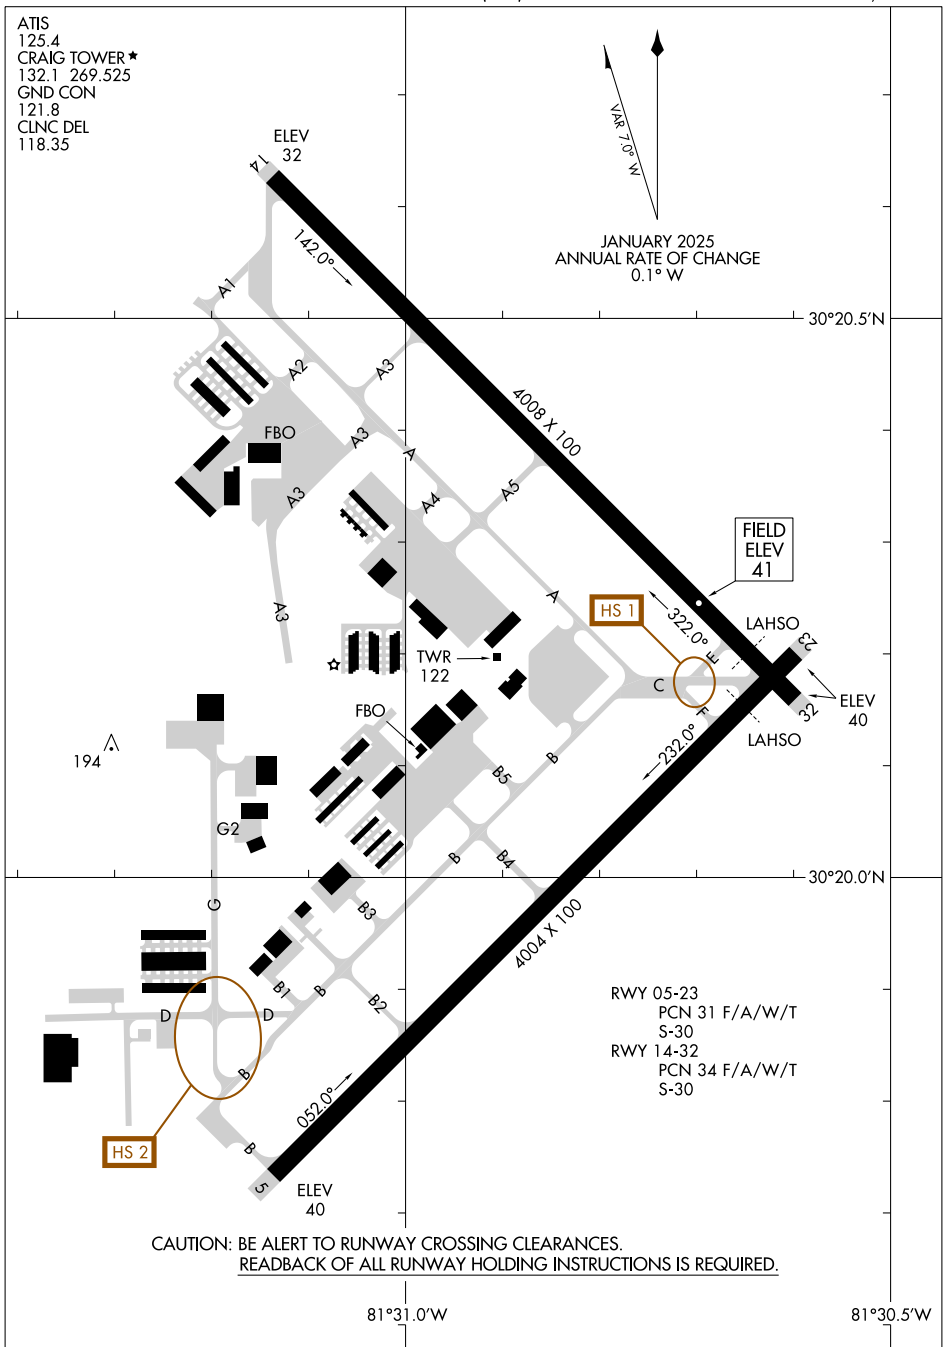

25107
AIRPORT DIAGRAM

JACKSONVILLE EXEC AT CRAIG (CRG)
JACKSONVILLE, FLORIDA

AL-208 (FAA)

ATIS
125.4
CRAIG TOWER ★
132.1 269.525
GND CON
121.8
CLNC DEL
118.35

JANUARY 2025
ANNUAL RATE OF CHANGE
0.1° W

SE-3, 15 MAY 2025 to 12 JUN 2025

SE-3, 15 MAY 2025 to 12 JUN 2025

**CAUTION: BE ALERT TO RUNWAY CROSSING CLEARANCES.
READBACK OF ALL RUNWAY HOLDING INSTRUCTIONS IS REQUIRED.**

25107
AIRPORT DIAGRAM

JACKSONVILLE EXEC AT CRAIG (CRG)
JACKSONVILLE, FLORIDA