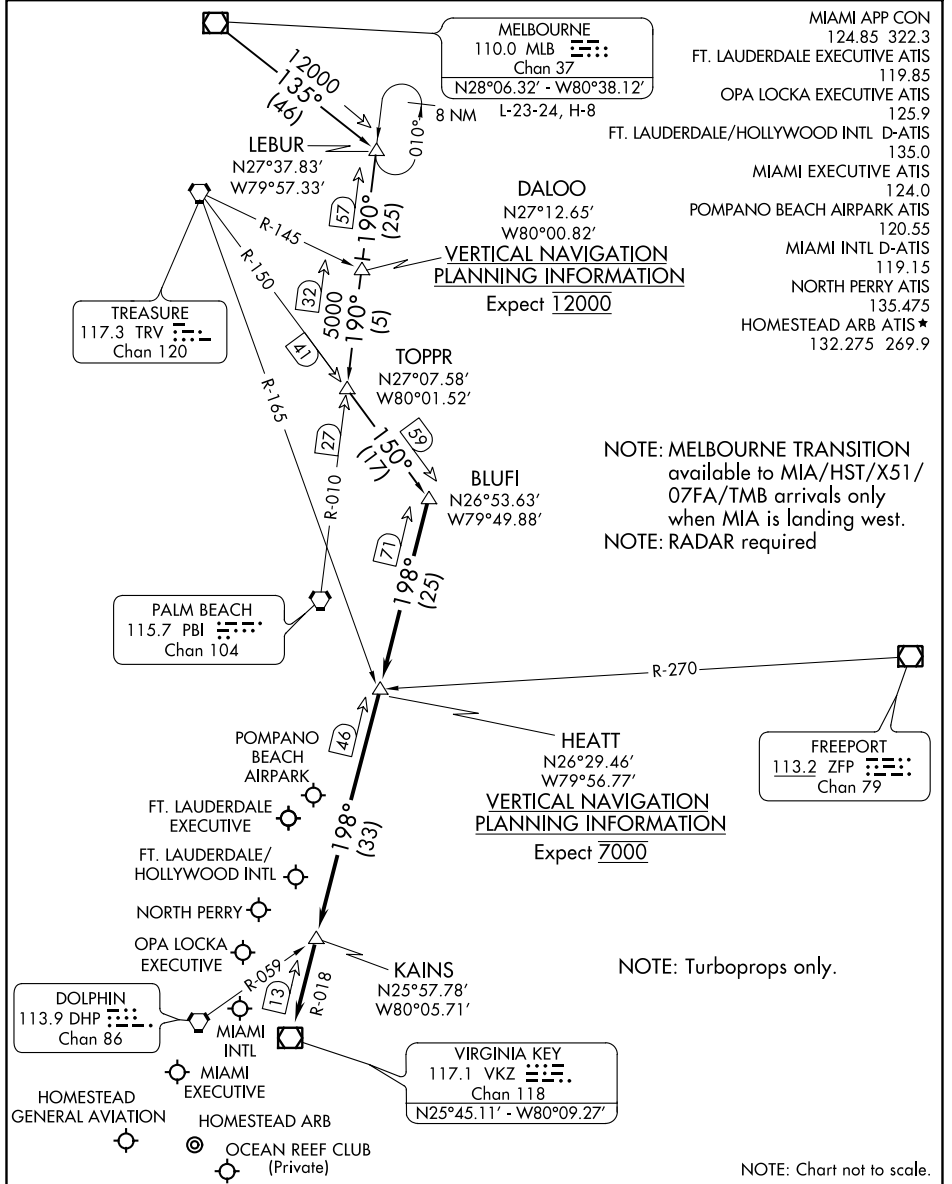

BLUF1 THREE ARRIVAL

FORT LAUDERDALE, FLORIDA

SE-3, 27 APR 2017 to 25 MAY 2017

SE-3, 27 APR 2017 to 25 MAY 2017

MELBOURNE TRANSITION (MLB.BLUF13): From over MLB VOR/DME on MLB R-135 to LEBUR INT/MLB 46 DME, then on PBI R-010 to TOPPR INT/PBI 30 DME, then on TRV R-150 to BLUFI INT. Thence . . .
 . . . from over BLUFI INT/VKZ 71 DME on VKZ R-018 to HEATT INT/VKZ 46 DME, then on VKZ R-018 to KAINS INT, then on VKZ R-018 to VKZ VOR/DME. Expect RADAR vectors to final approach course after KAINS INT.

BLUF1 THREE ARRIVAL

(BLUF1.BLUF13) 25JUN15

FORT LAUDERDALE, FLORIDA

NOTE: Chart not to scale.