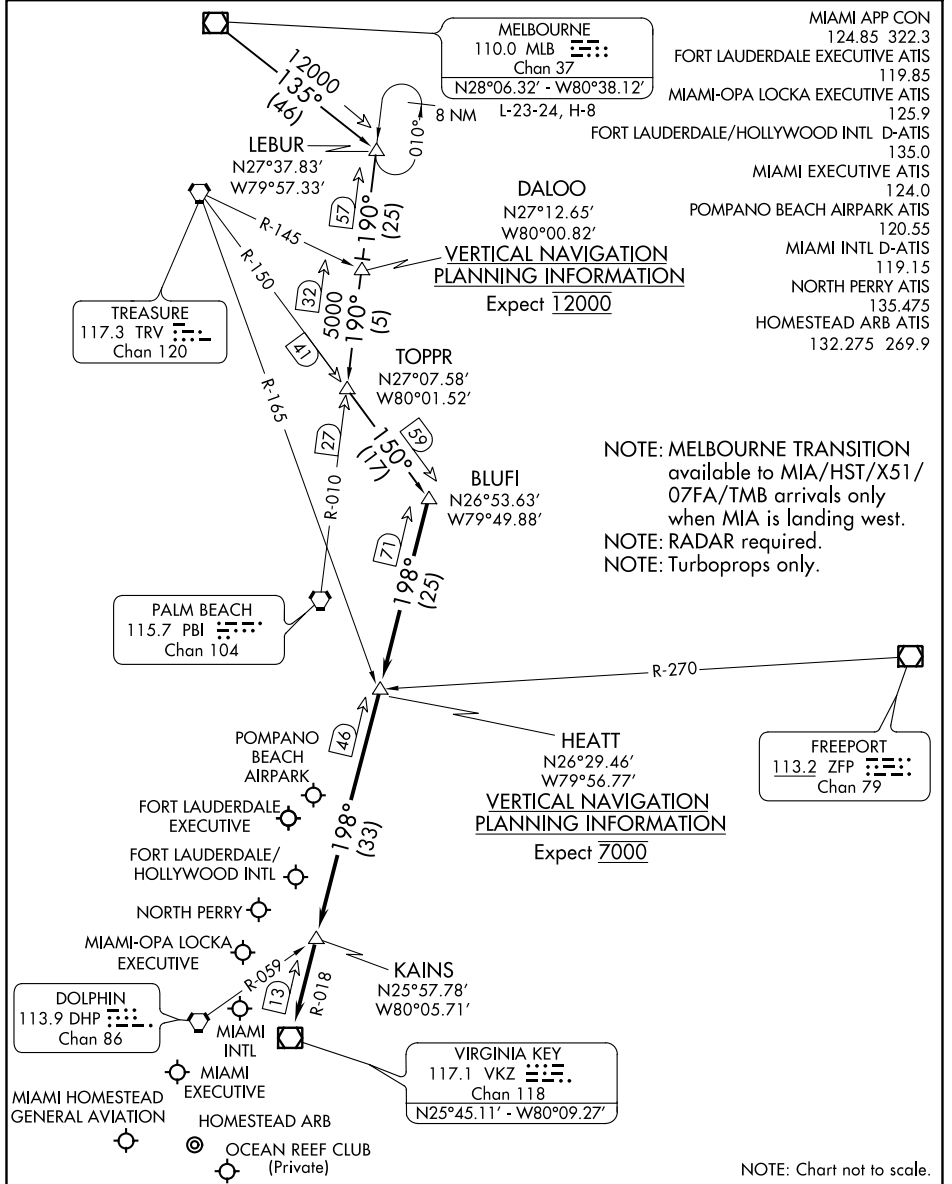

# BLUFI FOUR ARRIVAL

FORT LAUDERDALE, FLORIDA

SE-3, 11 OCT 2018 to 08 NOV 2018

SE-3, 11 OCT 2018 to 08 NOV 2018

**MELBOURNE TRANSITION (MLB.BLUFI4):** From over MLB VOR/DME on MLB R-135 to LEBUR INT/MLB 46 DME, then on PBI R-010 to TOPPR INT/PBI 30 DME, then on TRV R-150 to BLUFI INT. Thence . . .  
. . . from over BLUFI INT/VKZ 71 DME on VKZ R-018 to HEATT INT/VKZ 46 DME, then on VKZ R-018 to KAINS INT, then on VKZ R-018 to VKZ VOR/DME. Expect RADAR vectors to final approach course after KAINS INT.

# BLUFI FOUR ARRIVAL

(BLUFI.BLUFI4) 22JUN17

FORT LAUDERDALE, FLORIDA