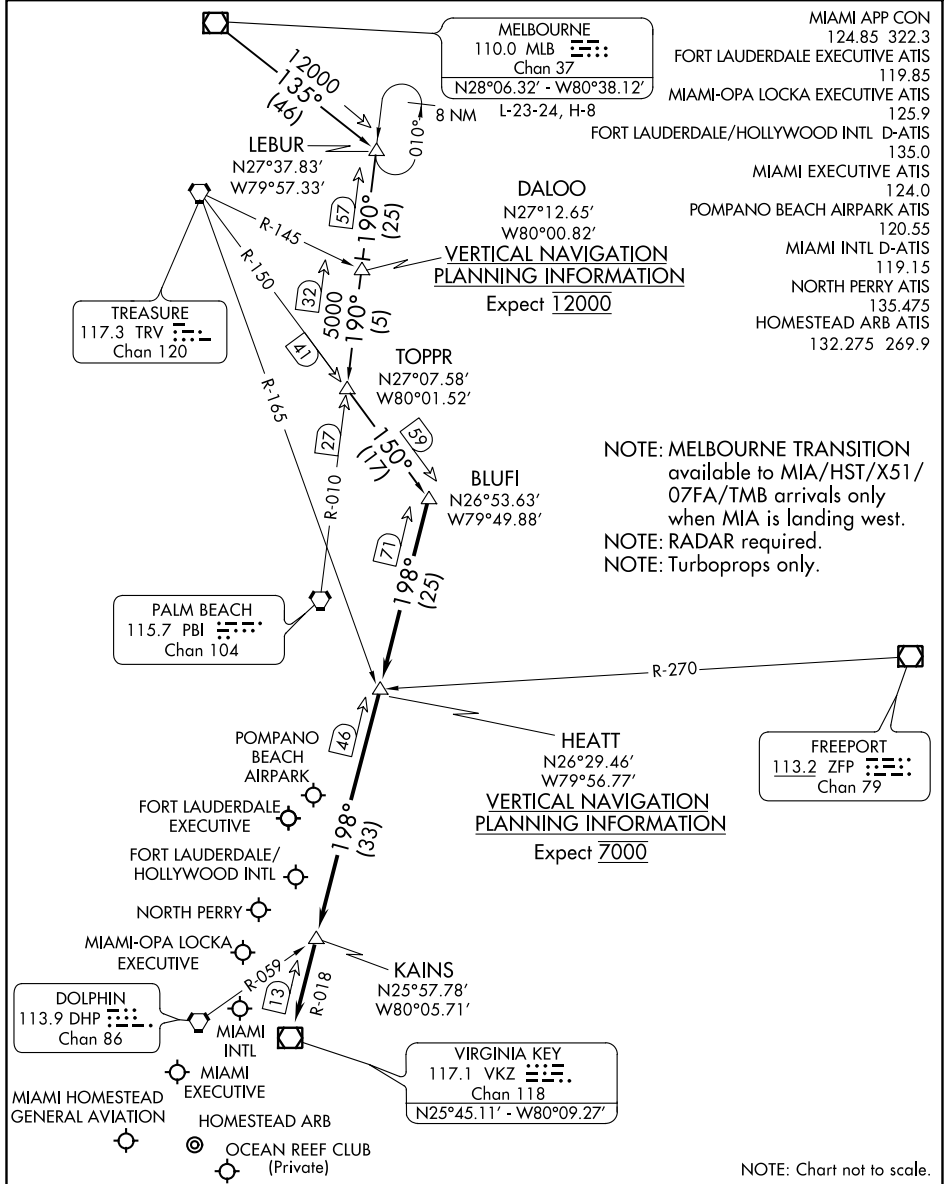

BLUFI FOUR ARRIVAL

FORT LAUDERDALE, FLORIDA

SE-3, 01 MAR 2018 to 29 MAR 2018

SE-3, 01 MAR 2018 to 29 MAR 2018

MELBOURNE TRANSITION (MLB.BLUFI4): From over MLB VOR/DME on MLB R-135 to LEBUR INT/MLB 46 DME, then on PBI R-010 to TOPPR INT/PBI 30 DME, then on TRV R-150 to BLUFI INT. Thence . . .
 . . . from over BLUFI INT/VKZ 71 DME on VKZ R-018 to HEATT INT/VKZ 46 DME, then on VKZ R-018 to KAINS INT, then on VKZ R-018 to VKZ VOR/DME. Expect RADAR vectors to final approach course after KAINS INT.

BLUFI FOUR ARRIVAL

(BLUFI.BLUFI4) 22JUN17

FORT LAUDERDALE, FLORIDA