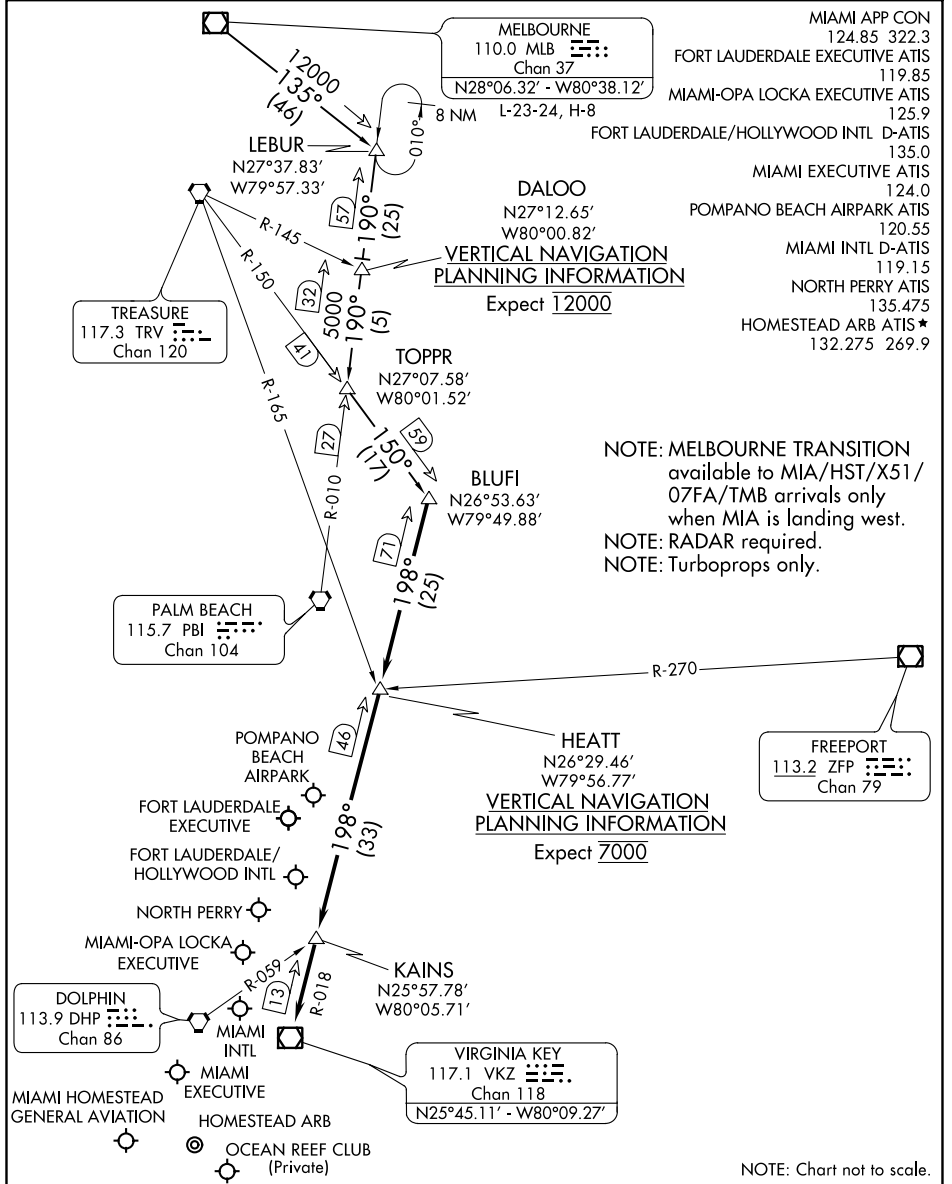

BLUFI FOUR ARRIVAL

FORT LAUDERDALE, FLORIDA

SE-3, 09 NOV 2017 to 07 DEC 2017

SE-3, 09 NOV 2017 to 07 DEC 2017

MELBOURNE TRANSITION (MLB.BLUFI4): From over MLB VOR/DME on MLB R-135 to LEBUR INT/MLB 46 DME, then on PBI R-010 to TOPPR INT/PBI 30 DME, then on TRV R-150 to BLUFI INT. Thence . . .
 . . . from over BLUFI INT/VKZ 71 DME on VKZ R-018 to HEATT INT/VKZ 46 DME, then on VKZ R-018 to KAINS INT, then on VKZ R-018 to VKZ VOR/DME. Expect RADAR vectors to final approach course after KAINS INT.

BLUFI FOUR ARRIVAL

(BLUFI.BLUFI4) 22JUN17

FORT LAUDERDALE, FLORIDA