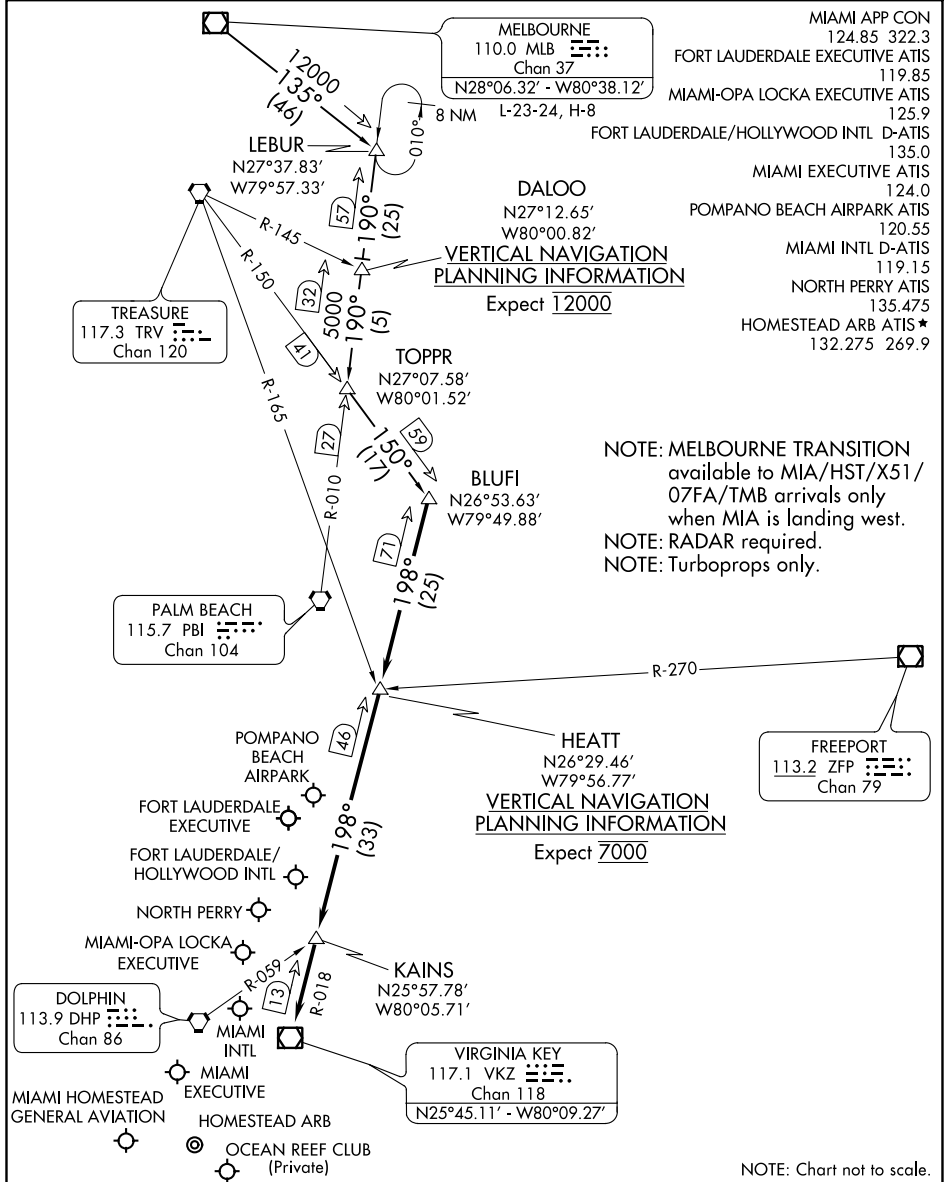

BLUFI FOUR ARRIVAL

FORT LAUDERDALE, FLORIDA

SE-3, 14 SEP 2017 to 12 OCT 2017

SE-3, 14 SEP 2017 to 12 OCT 2017

MELBOURNE TRANSITION (MLB.BLUFI4): From over MLB VOR/DME on MLB R-135 to LEBUR INT/MLB 46 DME, then on PBI R-010 to TOPPR INT/PBI 30 DME, then on TRV R-150 to BLUFI INT. Thence . . .
 . . . from over BLUFI INT/VKZ 71 DME on VKZ R-018 to HEATT INT/VKZ 46 DME, then on VKZ R-018 to KAINS INT, then on VKZ R-018 to VKZ VOR/DME. Expect RADAR vectors to final approach course after KAINS INT.

BLUFI FOUR ARRIVAL

(BLUFI.BLUFI4) 22JUN17

FORT LAUDERDALE, FLORIDA