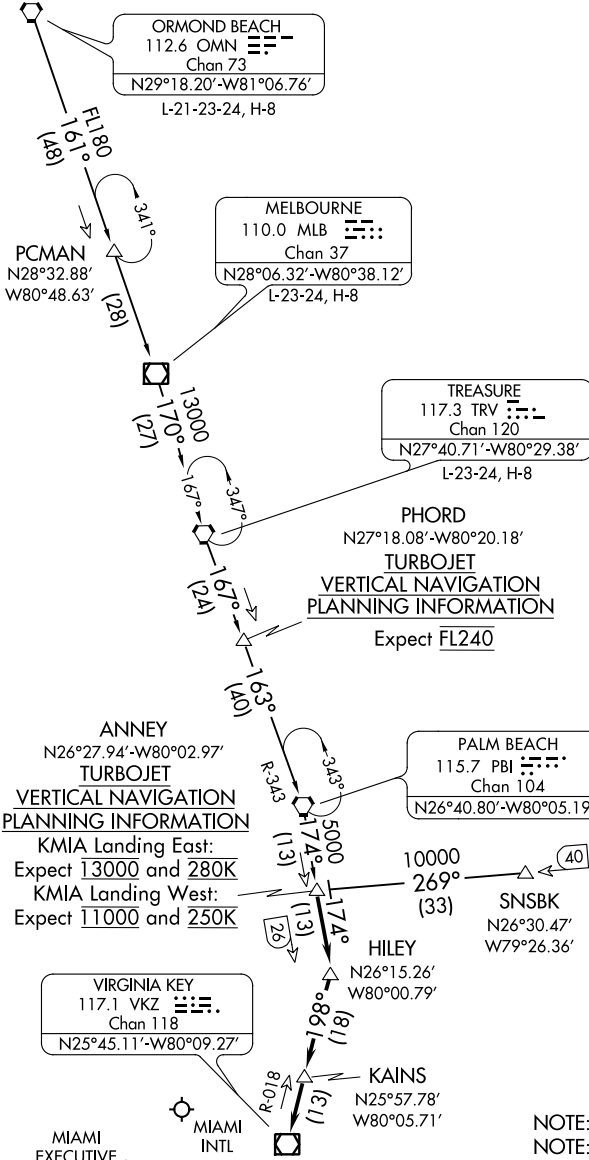

ANNEY THREE ARRIVAL

MIAMI, FLORIDA

- MIAMI APP CON 124.85 322.3
- MIAMI EXECUTIVE ATIS 124.0
- MIAMI INTL D-ATIS 119.15
- HOMESTEAD ARB ATIS * 132.275 269.9

- MIAMI EXECUTIVE
- MIAMI INTL
- HOMESTEAD GENERAL AVIATION
- HOMESTEAD ARB
- OCEAN REEF CLUB (Private)

NOTE: DME required.
NOTE: RADAR required
NOTE: Turbojets and Turboprops only.

(NARRATIVE ON FOLLOWING PAGE)

NOTE: Chart not to scale.

SE-3, 27 APR 2017 to 25 MAY 2017

SE-3, 27 APR 2017 to 25 MAY 2017