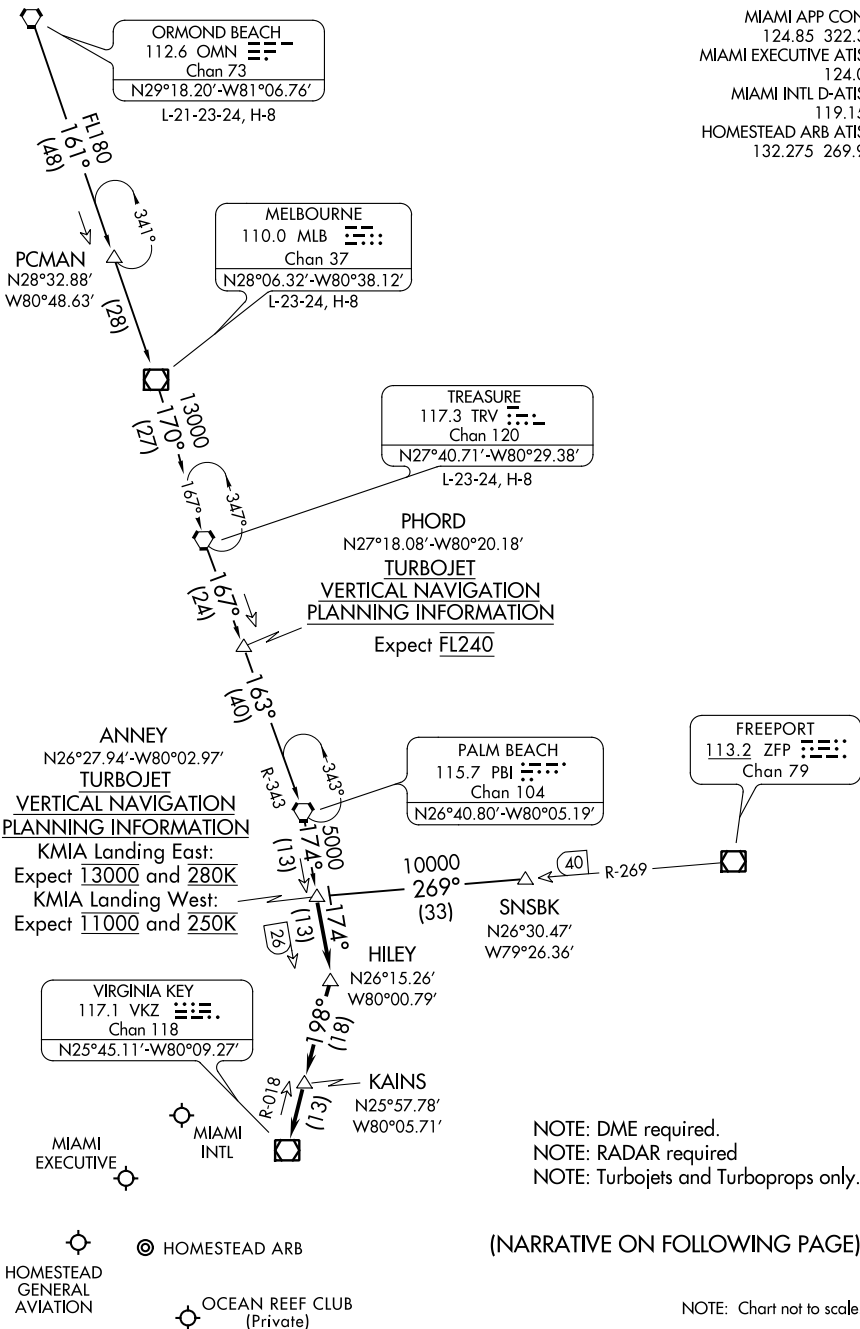

ANNEY THREE ARRIVAL

MIAMI, FLORIDA

MIAMI APP CON
124.85 322.3
MIAMI EXECUTIVE ATIS
124.0
MIAMI INTL D-ATIS
119.15
HOMESTEAD ARB ATIS *
132.275 269.9

SE-3, 17 AUG 2017 to 14 SEP 2017

SE-3, 17 AUG 2017 to 14 SEP 2017

(NARRATIVE ON FOLLOWING PAGE)

NOTE: Chart not to scale.

ANNEY THREE ARRIVAL

(ANNEY.ANNEY3) 25JUN15

MIAMI, FLORIDA