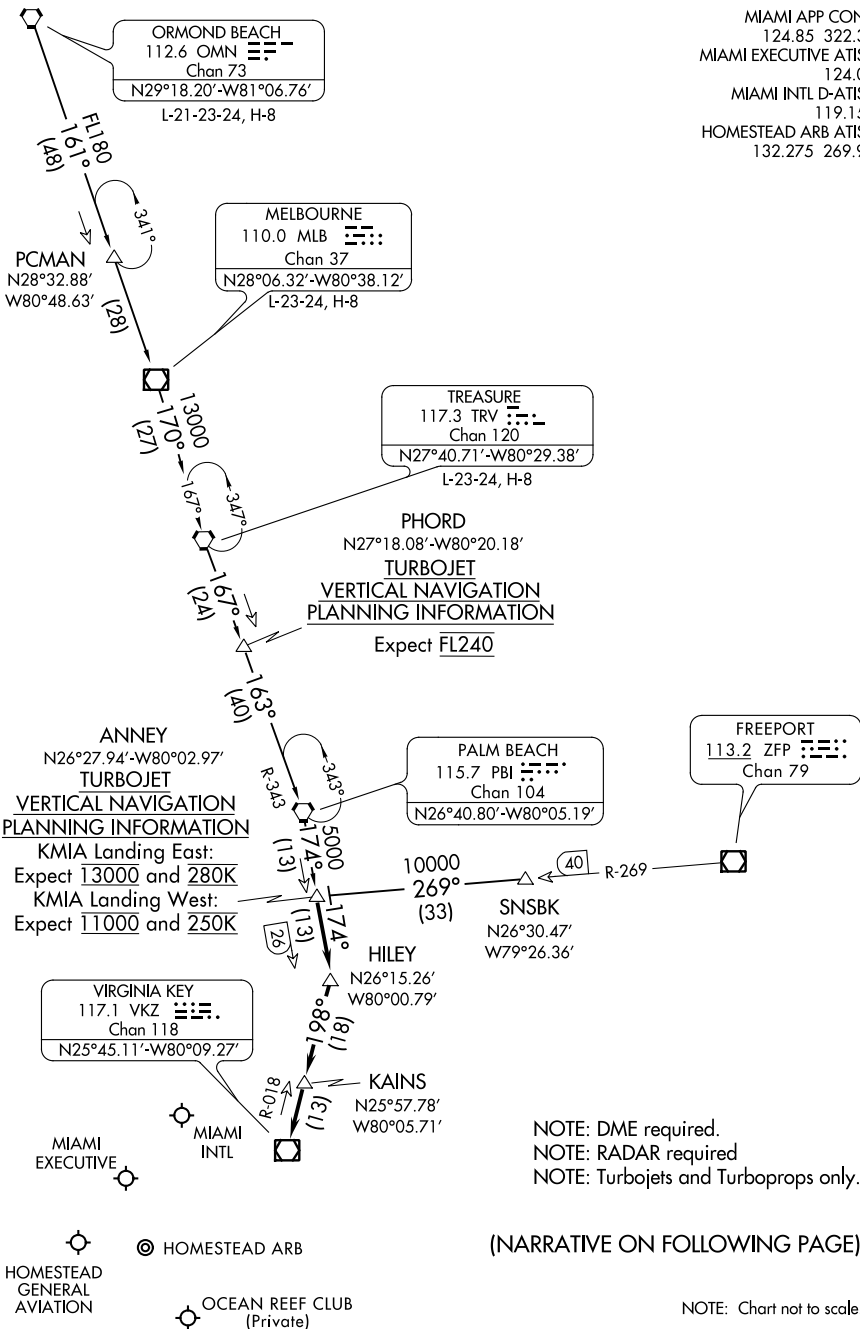

# ANNEY THREE ARRIVAL

MIAMI, FLORIDA

MIAMI APP CON 124.85 322.3  
 MIAMI EXECUTIVE ATIS 124.0  
 MIAMI INTL D-ATIS 119.15  
 HOMESTEAD ARB ATIS \* 132.275 269.9

SE-3, 12 OCT 2017 to 09 NOV 2017

SE-3, 12 OCT 2017 to 09 NOV 2017

(NARRATIVE ON FOLLOWING PAGE)

NOTE: Chart not to scale.

# ANNEY THREE ARRIVAL

(ANNEY.ANNEY3) 25JUN15

MIAMI, FLORIDA