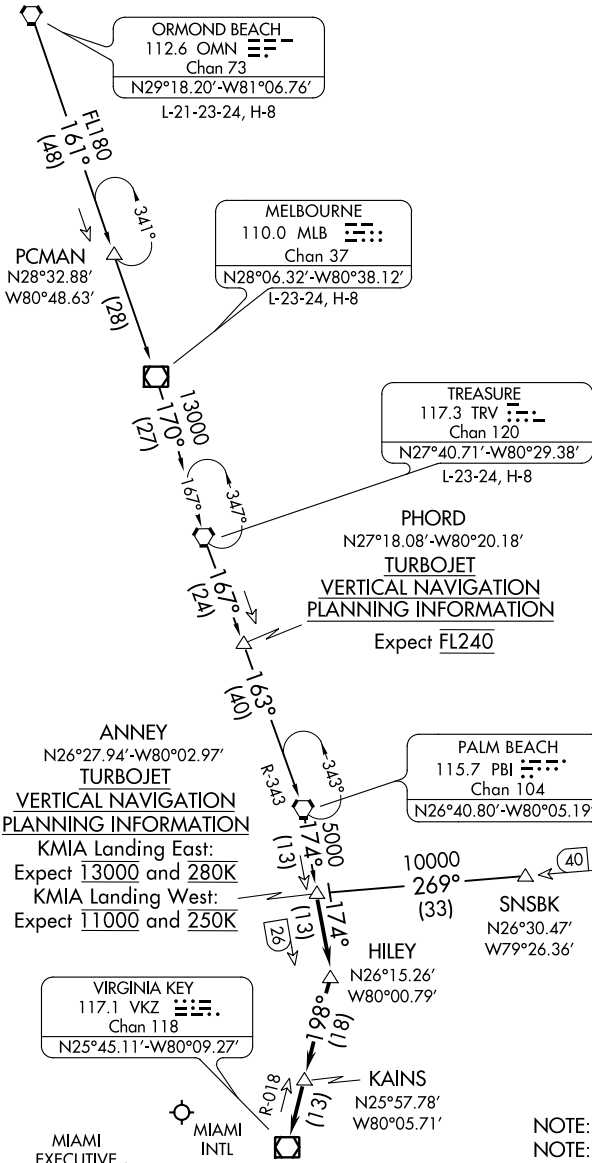

ANNEY THREE ARRIVAL

MIAMI, FLORIDA

MIAMI APP CON 124.85 322.3
 MIAMI EXECUTIVE ATIS 124.0
 MIAMI INTL D-ATIS 119.15
 HOMESTEAD ARB ATIS * 132.275 269.9

NOTE: DME required.
 NOTE: RADAR required
 NOTE: Turbojets and Turboprops only.

(NARRATIVE ON FOLLOWING PAGE)

NOTE: Chart not to scale.

SE-3, 22 JUN 2017 to 20 JUL 2017

SE-3, 22 JUN 2017 to 20 JUL 2017

ANNEY THREE ARRIVAL

(ANNEY.ANNEY3) 25JUN15

MIAMI, FLORIDA