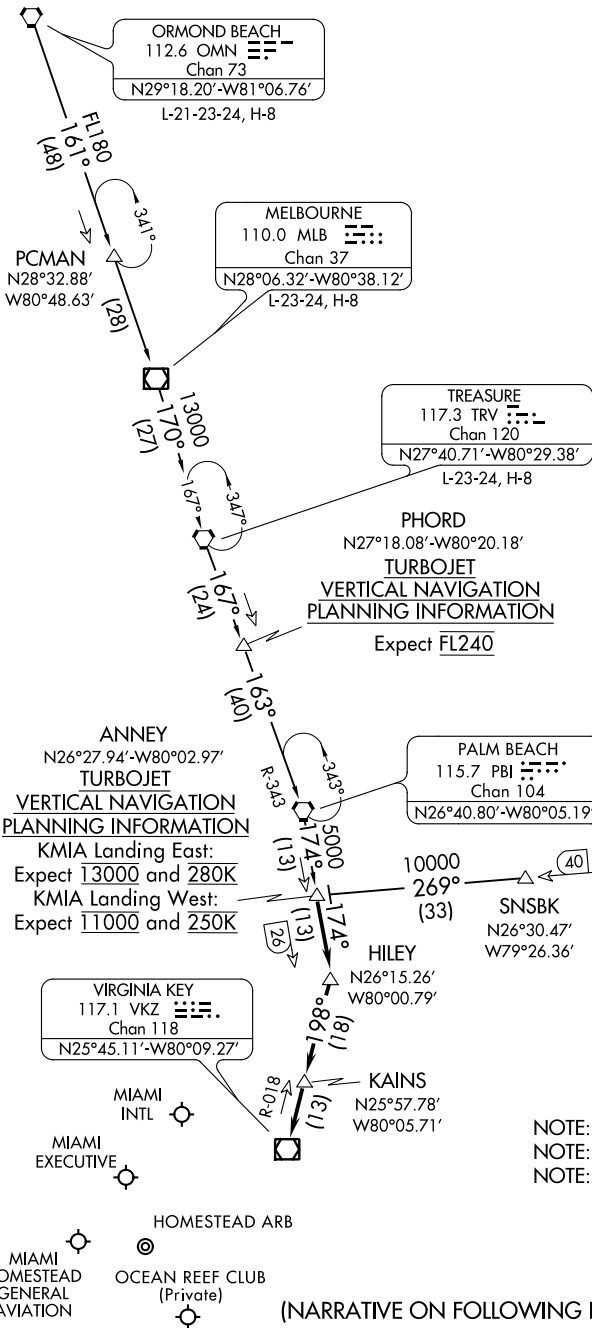

# ANNEY FOUR ARRIVAL

MIAMI, FLORIDA

MIAMI APP CON  
124.85 322.3  
MIAMI EXECUTIVE ATIS  
124.0  
MIAMI INTL D-ATIS  
119.15  
HOMESTEAD ARB ATIS  
132.275 269.9

SE-3, 01 FEB 2018 to 01 MAR 2018

SE-3, 01 FEB 2018 to 01 MAR 2018

(NARRATIVE ON FOLLOWING PAGE)

NOTE: Chart not to scale.

# ANNEY FOUR ARRIVAL

MIAMI, FLORIDA