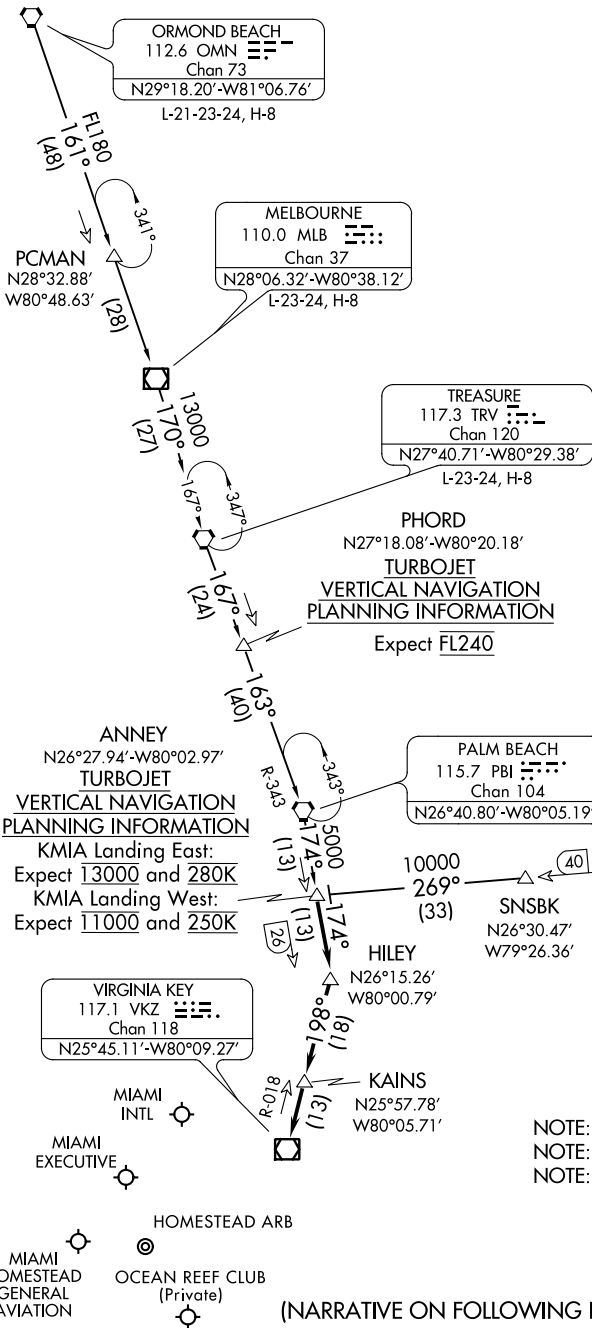

ANNEY FOUR ARRIVAL

MIAMI, FLORIDA

MIAMI APP CON
124.85 322.3
MIAMI EXECUTIVE ATIS
124.0
MIAMI INTL D-ATIS
119.15
HOMESTEAD ARB ATIS
132.275 269.9

SE-3, 06 DEC 2018 to 03 JAN 2019

SE-3, 06 DEC 2018 to 03 JAN 2019

(NARRATIVE ON FOLLOWING PAGE)

NOTE: Chart not to scale.

ANNEY FOUR ARRIVAL

(ANNEY.ANNEY4) 07DEC17

MIAMI, FLORIDA