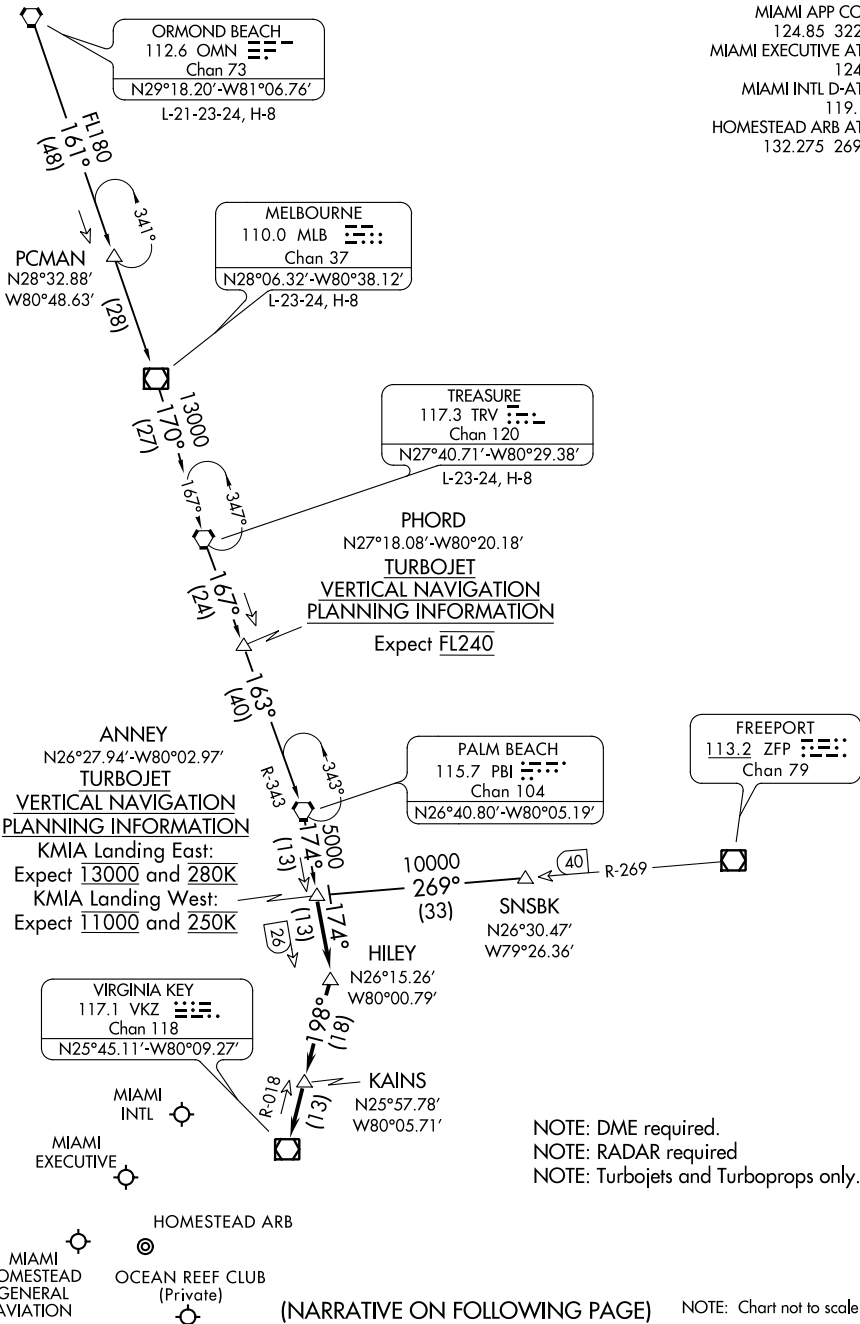

ANNEY FOUR ARRIVAL

MIAMI, FLORIDA

MIAMI APP CON
124.85 322.3
MIAMI EXECUTIVE ATIS
124.0
MIAMI INTL D-ATIS
119.15
HOMESTEAD ARB ATIS
132.275 269.9

SE-3, 16 AUG 2018 to 13 SEP 2018

SE-3, 16 AUG 2018 to 13 SEP 2018

(NARRATIVE ON FOLLOWING PAGE)

NOTE: Chart not to scale.

ANNEY FOUR ARRIVAL

MIAMI, FLORIDA