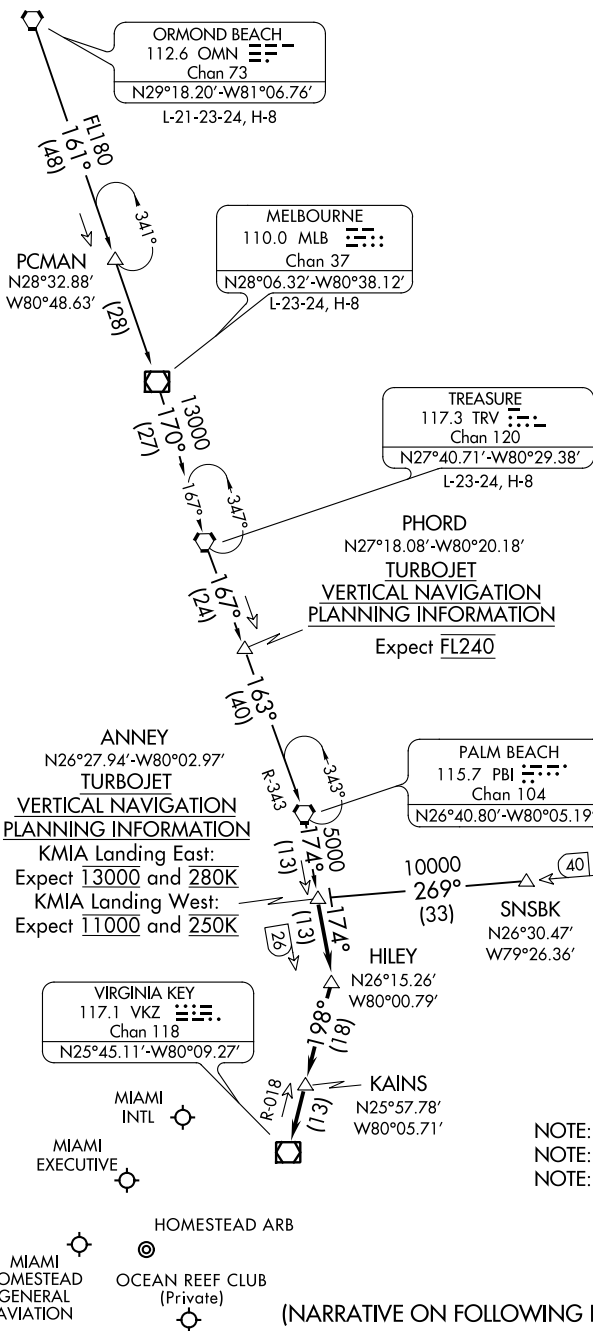

ANNEY FOUR ARRIVAL

MIAMI, FLORIDA

MIAMI APP CON
124.85 322.3
MIAMI EXECUTIVE ATIS
124.0
MIAMI INTL D-ATIS
119.15
HOMESTEAD ARB ATIS
132.275 269.9

SE-3, 26 APR 2018 to 24 MAY 2018

SE-3, 26 APR 2018 to 24 MAY 2018

(NARRATIVE ON FOLLOWING PAGE)

NOTE: Chart not to scale.

ANNEY FOUR ARRIVAL

MIAMI, FLORIDA