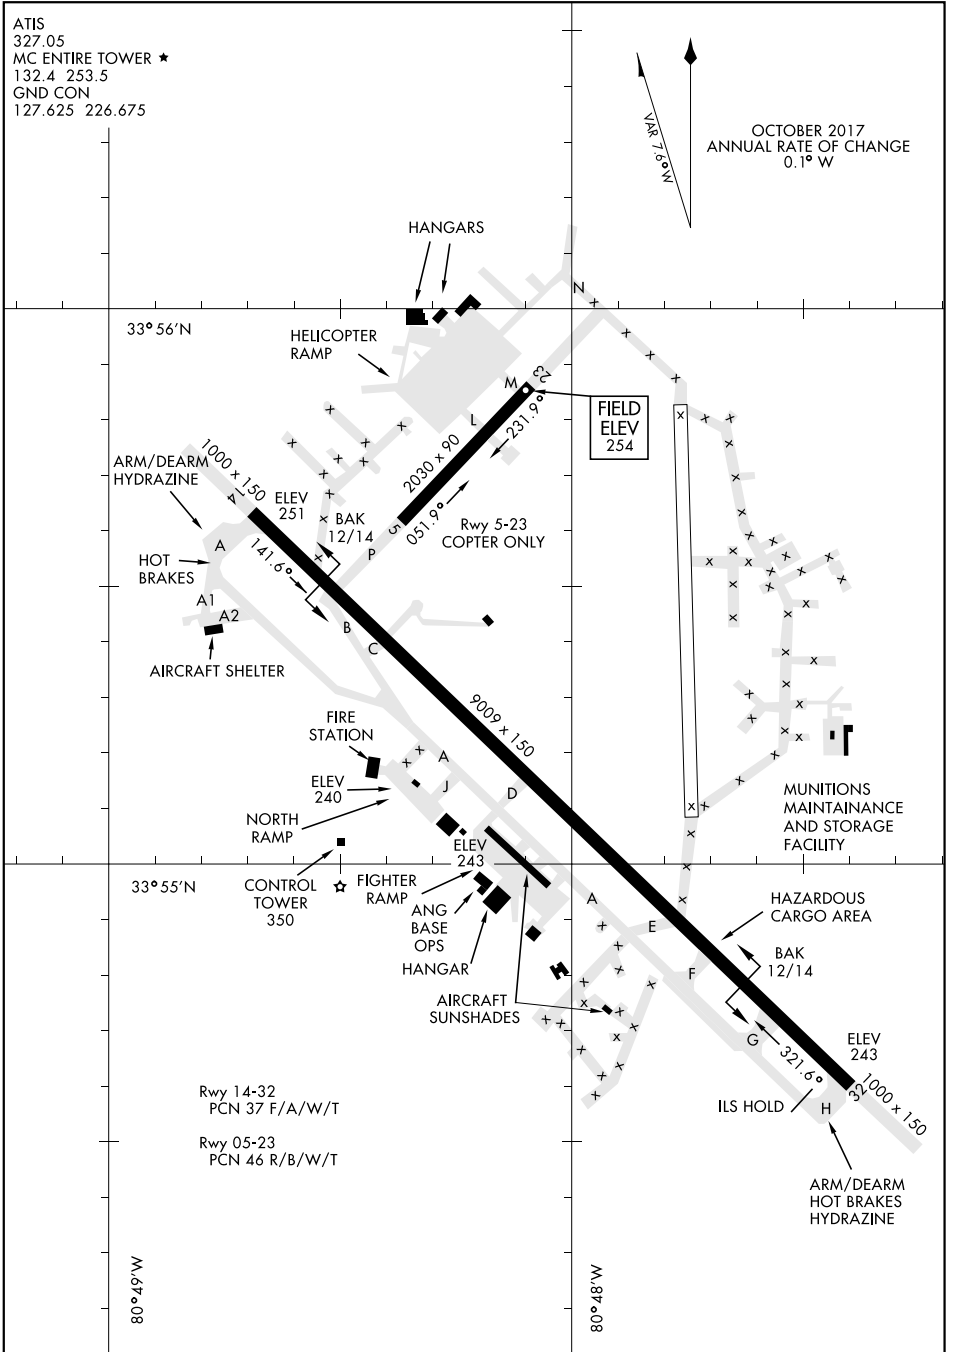

AIRPORT DIAGRAM

AFD-951 [USAF]

MC ENTIRE JNGB (KMMT)

EASTOVER, SOUTH CAROLINA

ATIS
 327.05
 MC ENTIRE TOWER ★
 132.4 253.5
 GND CON
 127.625 226.675

OCTOBER 2017
 ANNUAL RATE OF CHANGE
 0.1° W

SE-2, 11 OCT 2018 to 08 NOV 2018

SE-2, 11 OCT 2018 to 08 NOV 2018

AIRPORT DIAGRAM

EASTOVER, SOUTH CAROLINA

MC ENTIRE JNGB (KMMT)