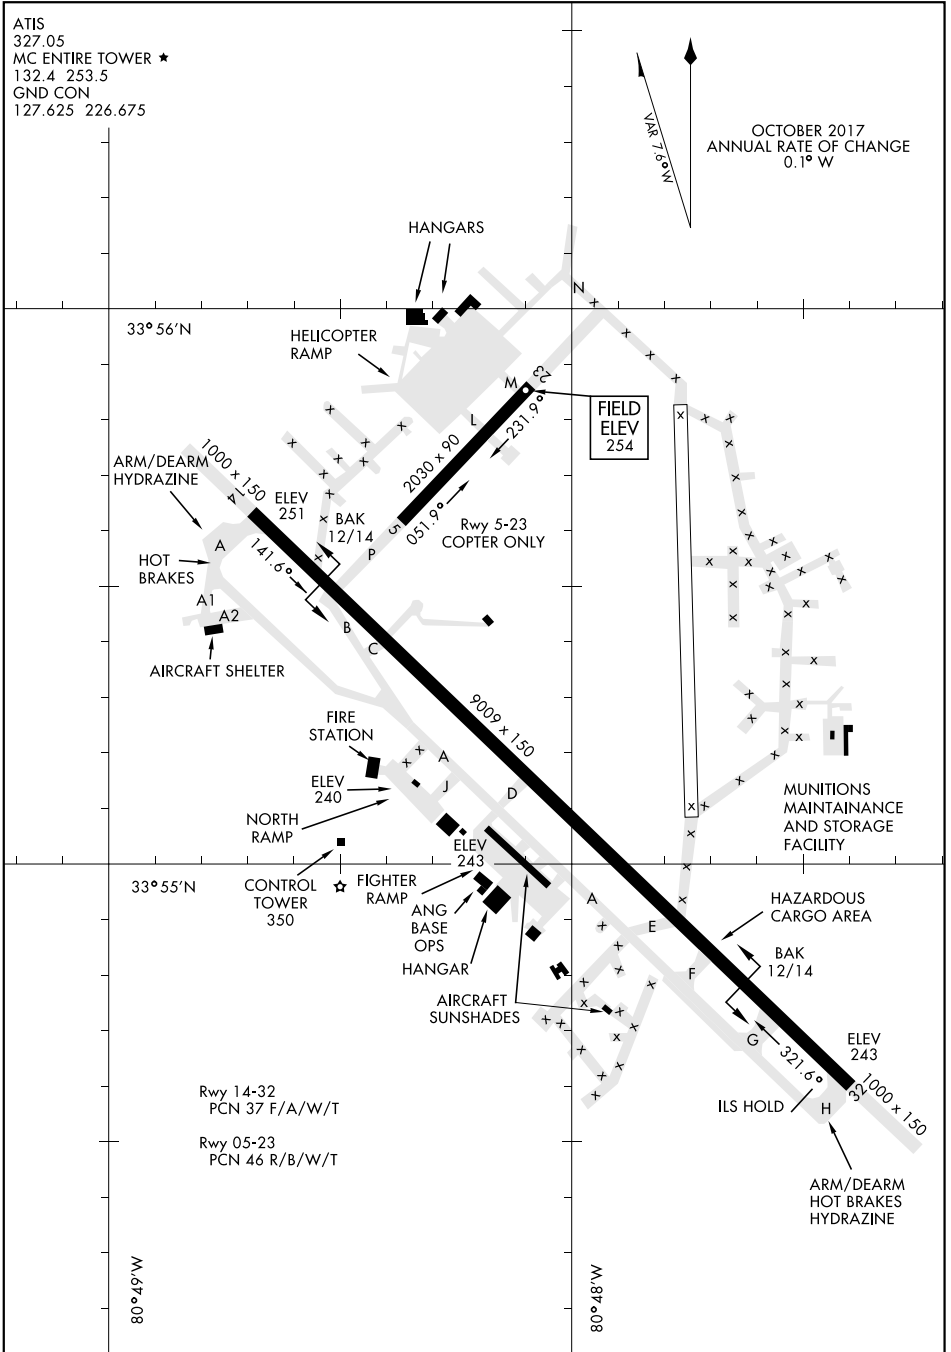

AIRPORT DIAGRAM

AFD-951 [USAF]

MC ENTIRE JNGB (KMMT)

EASTOVER, SOUTH CAROLINA

ATIS
 327.05
 MC ENTIRE TOWER ★
 132.4 253.5
 GND CON
 127.625 226.675

OCTOBER 2017
 ANNUAL RATE OF CHANGE
 0.1° W

SE-2, 24 MAY 2018 to 21 JUN 2018

SE-2, 24 MAY 2018 to 21 JUN 2018

AIRPORT DIAGRAM

EASTOVER, SOUTH CAROLINA

MC ENTIRE JNGB (KMMT)