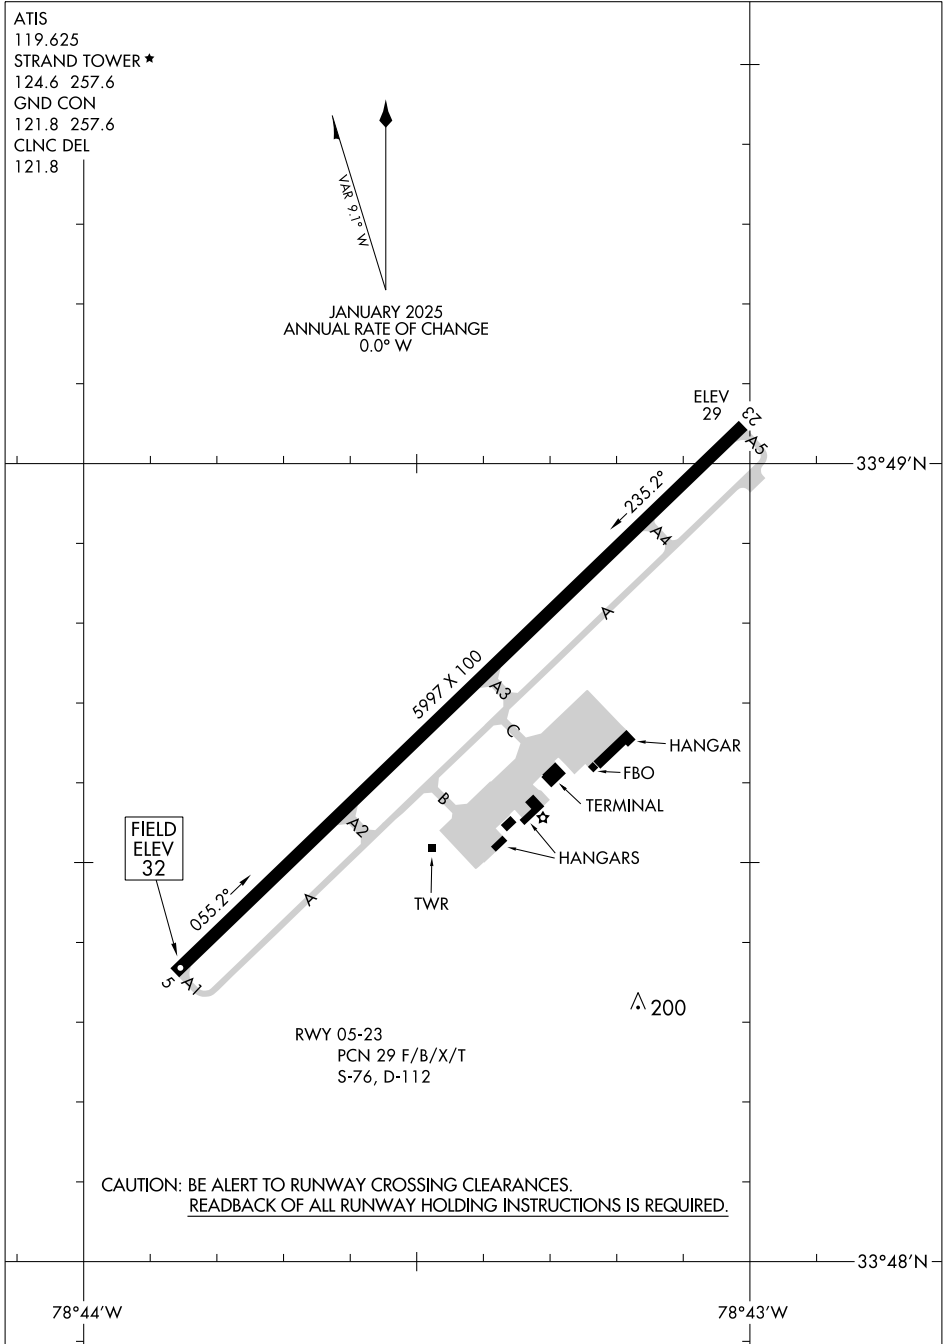

25107

AIRPORT DIAGRAM

AL-5097 (FAA)

GRAND STRAND (C.R.E)
NORTH MYRTLE BEACH, SOUTH CAROLINA

ATIS 119.625
 STRAND TOWER ★
 124.6 257.6
 GND CON 121.8 257.6
 CLNC DEL 121.8

SE-2, 15 MAY 2025 to 12 JUN 2025

SE-2, 15 MAY 2025 to 12 JUN 2025

AIRPORT DIAGRAM

25107

NORTH MYRTLE BEACH, SOUTH CAROLINA
GRAND STRAND (C.R.E)