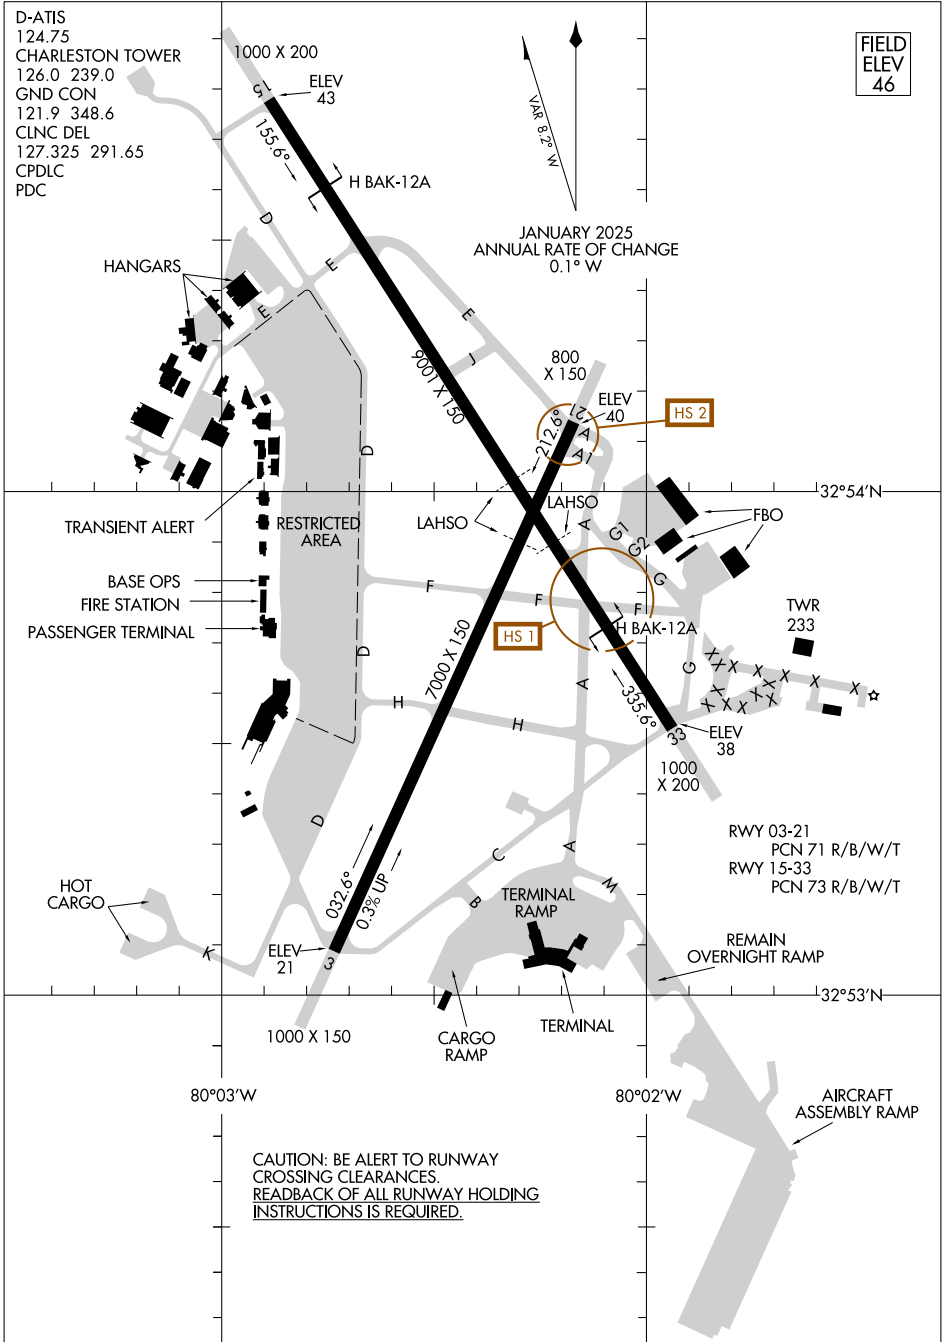

# AIRPORT DIAGRAM

CHARLESTON AFB/INTL (CHS)  
CHARLESTON, SOUTH CAROLINA

AL-76 (FAA)

SE-2, 15 MAY 2025 to 12 JUN 2025

SE-2, 15 MAY 2025 to 12 JUN 2025

# AIRPORT DIAGRAM

CHARLESTON, SOUTH CAROLINA  
CHARLESTON AFB/INTL (CHS)