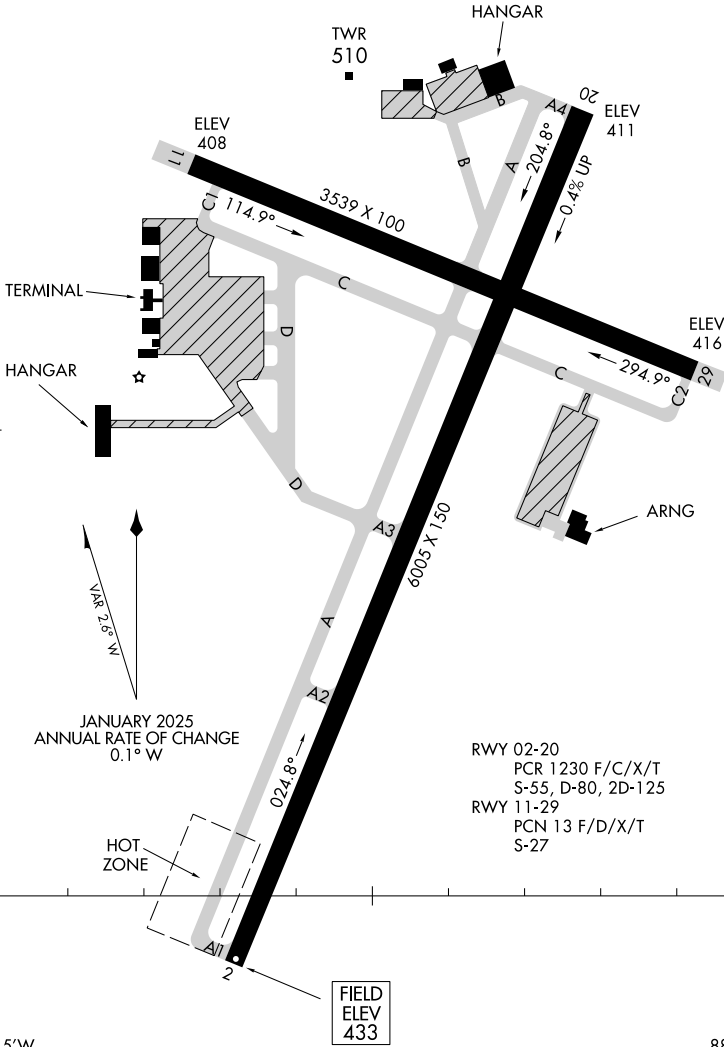

25107

AIRPORT DIAGRAM

AL-5062 (FAA)

JACKSON RGNL (MKL)
JACKSON, TENNESSEE

ASOS
119.325
JACKSON TOWER ★
127.15 249.95
GND CON
120.9

35°36.5'N

SE-1, 15 MAY 2025 to 12 JUN 2025

SE-1, 15 MAY 2025 to 12 JUN 2025

RWY 02-20
PCR 1230 F/C/X/T
S-55, D-80, 2D-125
RWY 11-29
PCN 13 F/D/X/T
S-27

FIELD
ELEV
433

35°35.5'N

88°55.5'W

88°54.5'W

CAUTION: BE ALERT TO RUNWAY CROSSING CLEARANCES.
READBACK OF ALL RUNWAY HOLDING INSTRUCTIONS IS REQUIRED.

AIRPORT DIAGRAM

25107

JACKSON, TENNESSEE
JACKSON RGNL (MKL)