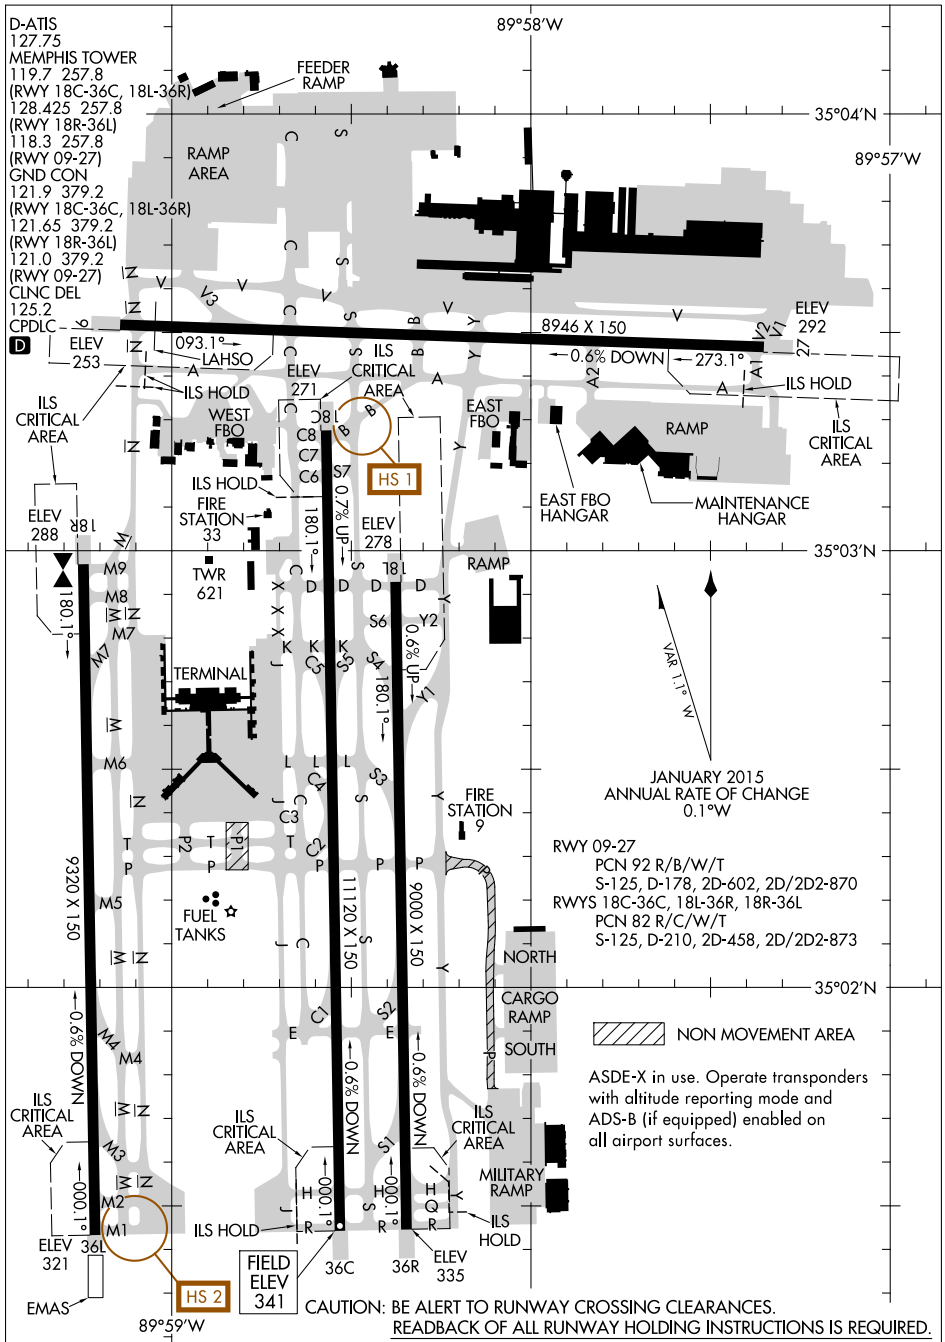

# AIRPORT DIAGRAM

MEMPHIS INTL (MEM)  
MEMPHIS, TENNESSEE

AL-253 (FAA)

SE-1, 11 OCT 2018 to 08 NOV 2018

SE-1, 11 OCT 2018 to 08 NOV 2018

# AIRPORT DIAGRAM

MEMPHIS, TENNESSEE  
MEMPHIS INTL (MEM)