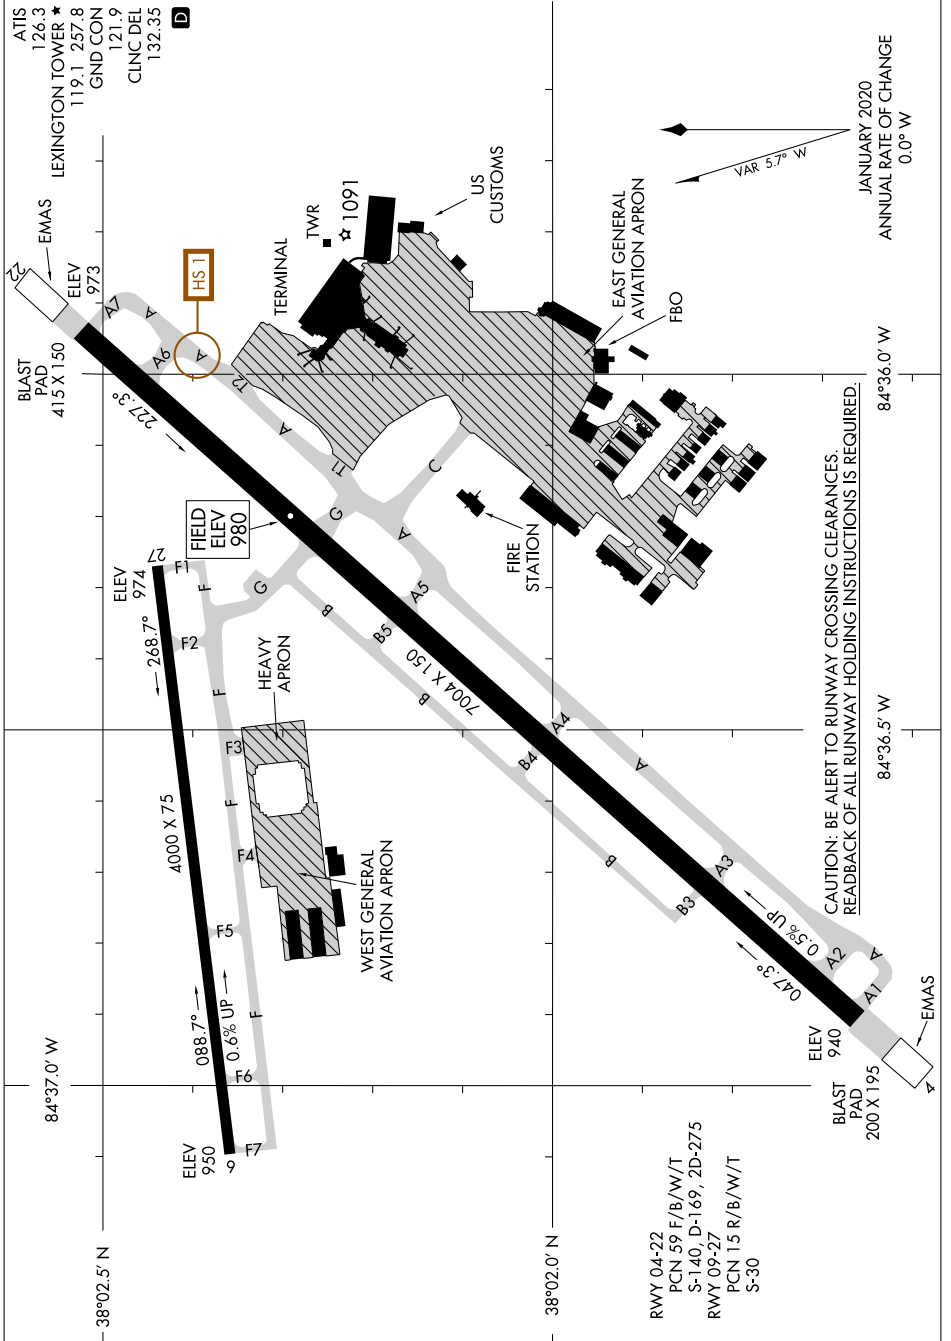

AIRPORT DIAGRAM

AL-697 (FAA)

BLUE GRASS (LEX)
LEXINGTON, KENTUCKY

SE-1, 26 DEC 2024 to 23 JAN 2025

SE-1, 26 DEC 2024 to 23 JAN 2025

AIRPORT DIAGRAM

LEXINGTON, KENTUCKY
BLUE GRASS (LEX)