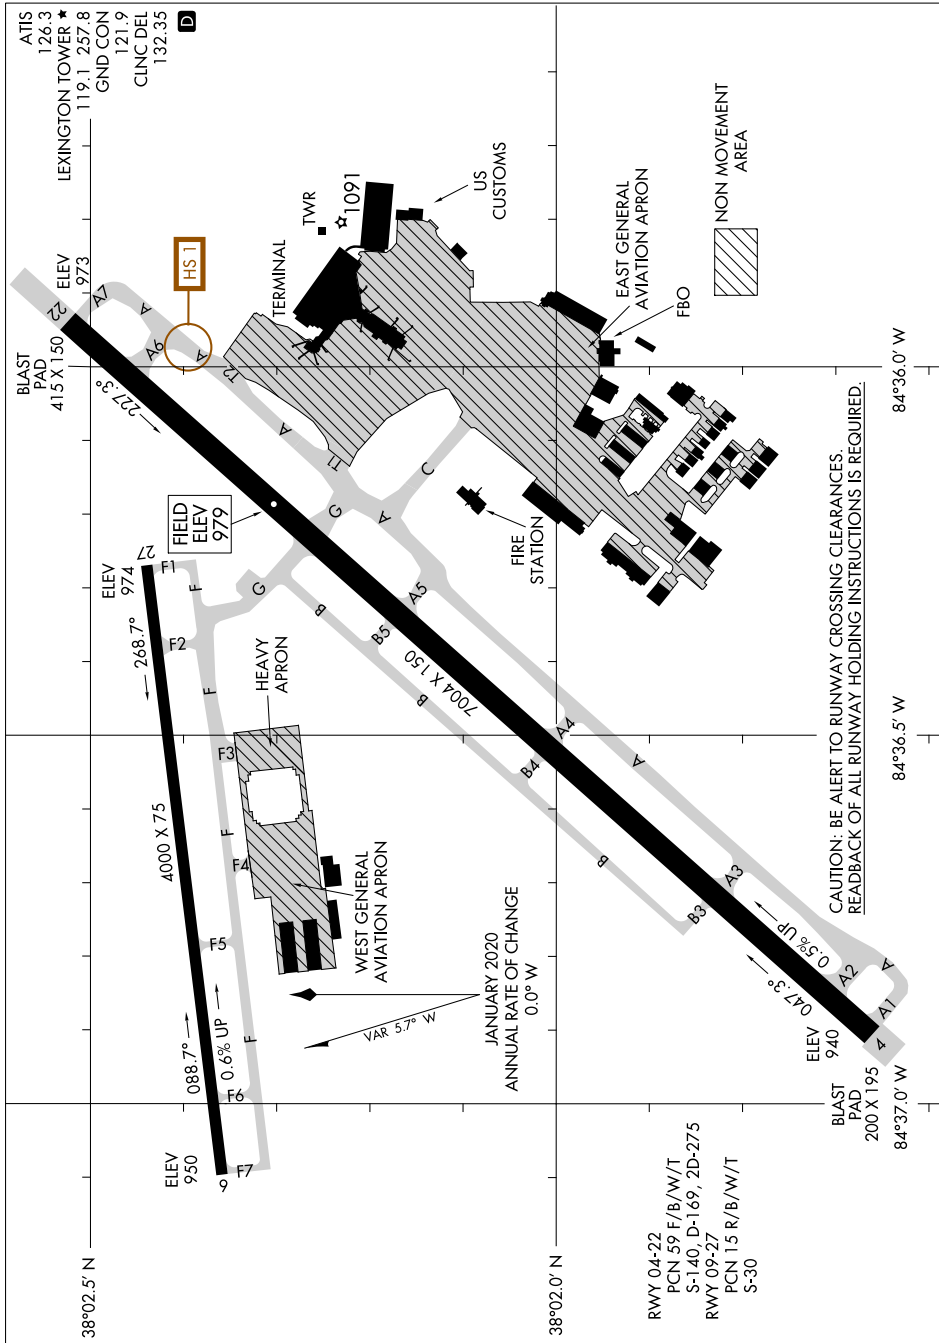

22083

AIRPORT DIAGRAM

AL-697 (FAA)

BLUE GRASS (LEX)
LEXINGTON, KENTUCKY

SE-1, 21 APR 2022 to 19 MAY 2022

SE-1, 21 APR 2022 to 19 MAY 2022

AIRPORT DIAGRAM

22083

LEXINGTON, KENTUCKY
BLUE GRASS (LEX)