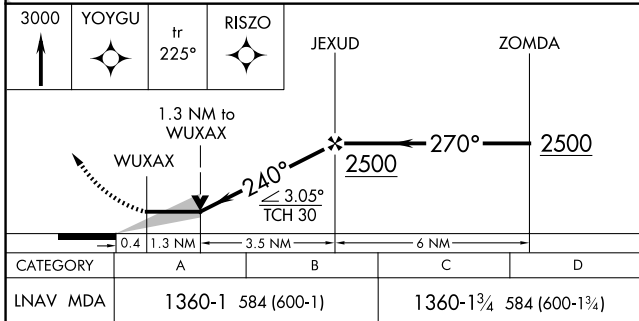

APP CRS 240°	Rwy Ldg TDZE Apt Elev	6001 776 776

RNAV (GPS) RWY 23

ADDINGTON FLD (EKK)

RNP APCH.			

MISSED APPROACH: Climb to 3000 direct YOYGU and on track 225° to RISZO and hold.

AWOS-3 118.55	LOUISVILLE APP CON 123.675 327.0	CLNC DEL 119.45	UNICOM 123.075 (CTAF)

SE-1, 07 AUG 2025 to 04 SEP 2025

SE-1, 07 AUG 2025 to 04 SEP 2025