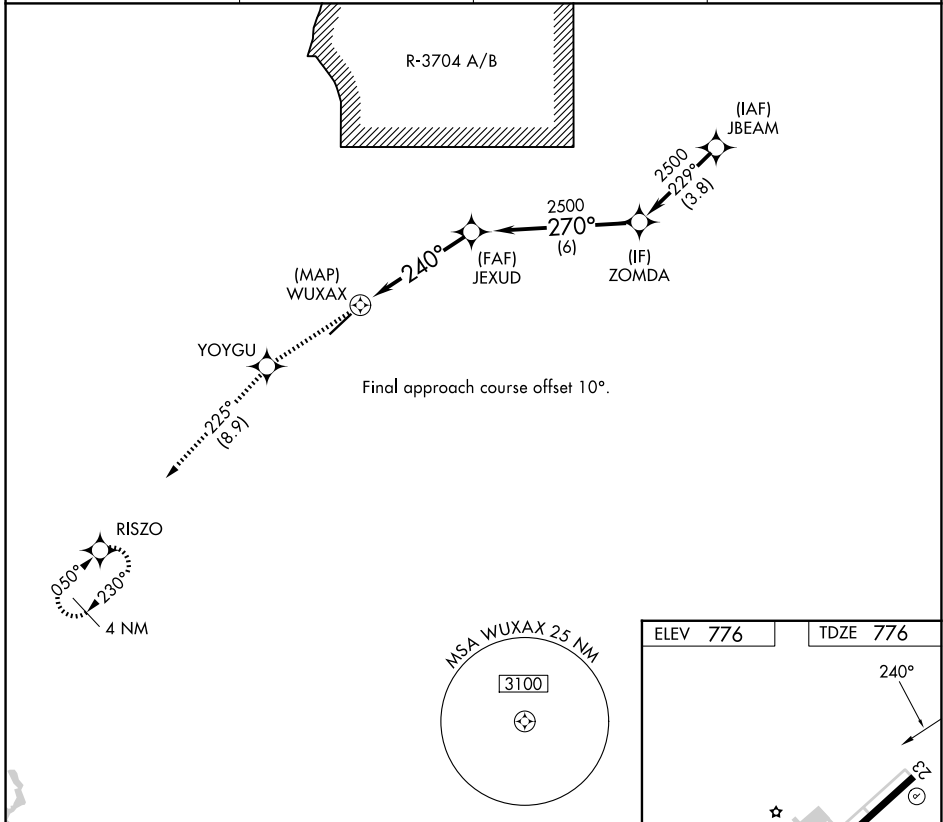

APP CRS 240°	Rwy Ldg TDZE Apt Elev	6001 776 776
------------------------	-----------------------------	---

RNAV (GPS) RWY 23

ADDINGTON FLD (EKK)

RNP APCH.			

MISSED APPROACH: Climb to 3000 direct YOYGU and on track 225° to RISZO and hold.

AWOS-3 118.55	LOUISVILLE APP CON 123.675 327.0	CLNC DEL 119.45	UNICOM 123.075 (CTAF)
-------------------------	--	---------------------------	---------------------------------

SE-1, 07 AUG 2025 to 04 SEP 2025

SE-1, 07 AUG 2025 to 04 SEP 2025