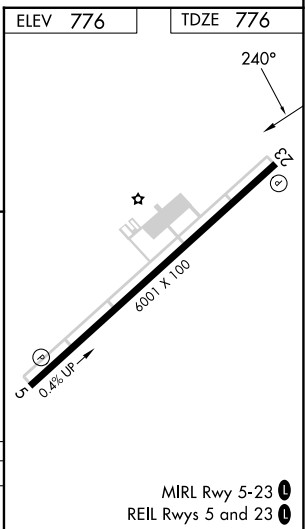

APP CRS 240°	Rwy Ldg TDZE Apt Elev	6001 776 776

RNAV (GPS) RWY 23

ADDINGTON FLD (EKK)

RNP APCH.			

MISSED APPROACH: Climb to 3000 direct YOYGU and on track 225° to RISZO and hold.

AWOS-3 118.55	LOUISVILLE APP CON 123.675 327.0	CLNC DEL 119.45	UNICOM 123.075 (CTAF)

SE-1, 07 AUG 2025 to 04 SEP 2025

SE-1, 07 AUG 2025 to 04 SEP 2025