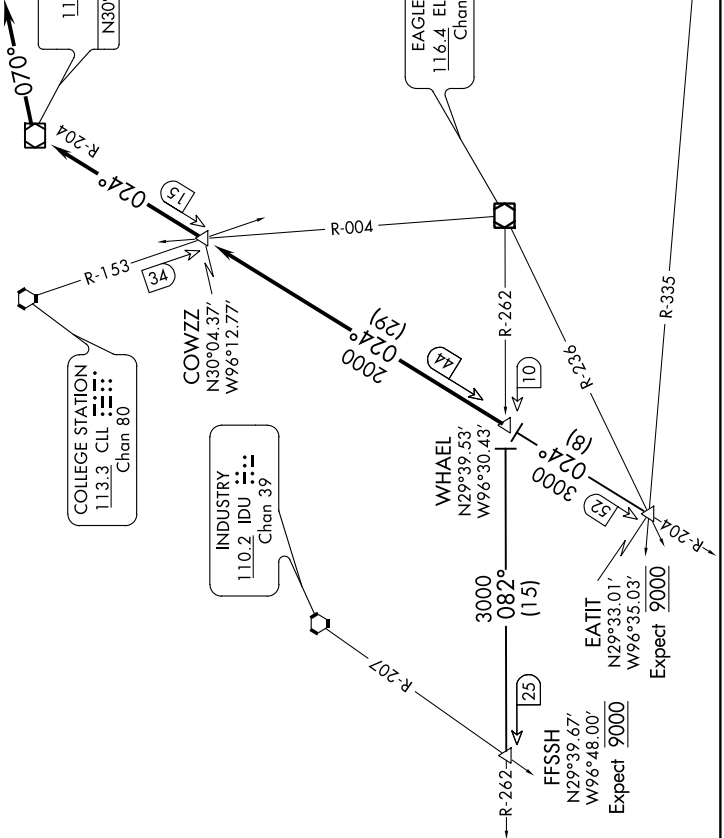

## ARRIVAL DESCRIPTION

**FFSSH TRANSITION (FFSSH.WHAEL3):** From over FFSSH INT on ELA R-262 to WHAEL INT. Thence, . . . . .

**EATIT TRANSITION (EATIT.WHAEL3):** From over EATIT INT on TNV R-204 to WHAEL INT. Thence, . . . . .

**WHAEL INT.** Thence, . . . . .

**WHAEL INT.** from over WHAEL INT on TNV R-204 to COWZZ INT, then on TNV R-204 to TNV VOR/DME. Depart TNV VOR/DME heading 070° for vectors to final approach course.

HOUSTON APP CON  
124.22 306.97  
DAVID WAYNE HOOKS MEMORIAL ATIS  
124.95  
CONROE-NORTH HOUSTON RGNL ATIS  
118.325

CONROE-NORTH  
HOUSTON RGNL

CLEVELAND  
MUNI

LIBERTY MUNI

DAVID WAYNE  
HOOKS MEMORIAL

NAVASOTA  
115.9 TNV  
Chan 106  
N30°17.30'-W96°03.49'

COLLEGE STATION  
113.3 CIL  
Chan 80

INDUSTRY  
110.2 IDU  
Chan 39

COWZZ  
N30°04.37'  
W96°12.77'

EAGLE LAKE  
116.4 ELA  
Chan 111

PALACIOS  
117.3 PSX  
Chan 120

NOTE: Chart not to scale.