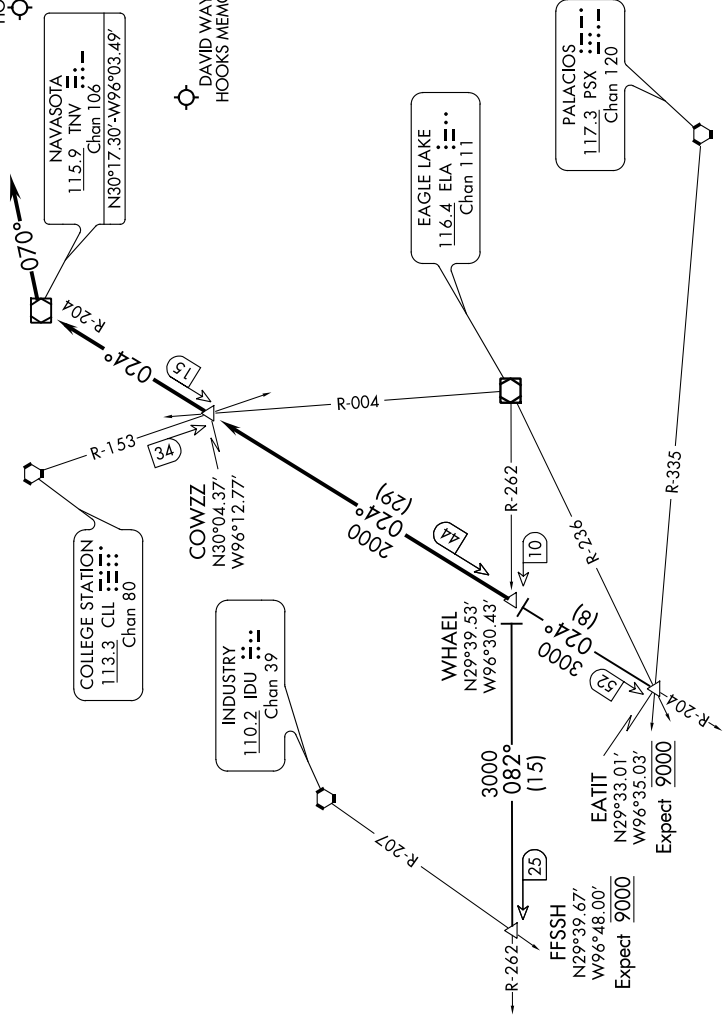

WHAEL THREE ARRIVAL

SC-5, 06 DEC 2018 to 03 JAN 2019

ARRIVAL DESCRIPTION

FFSSH TRANSITION (FFSSH.WHAEL3): From over FFSSH INT on ELA R-262 to WHAEL INT. Thence,

EATIT TRANSITION (EATIT.WHAEL3): From over EATIT INT on TNV R-204 to WHAEL INT. Thence,

from over WHAEL INT on TNV R-204 to COWZZ INT, then on TNV R-204 to TNV VOR/DME. Depart TNV VOR/DME heading 070° for vectors to final approach course.

HOUSTON APP CON
124.22 306.97
DAVID WAYNE HOOKS MEMORIAL ATIS
128.375
CONROE-NORTH HOUSTON RGNI ATIS
118.325

CONROE-NORTH
HOUSTON RGNI

CLEVELAND
MUNI

LIBERTY MUNI

DAVID WAYNE
HOOKS MEMORIAL

NOTE: RADAR required.

NOTE: Chart not to scale.

WHAEL THREE ARRIVAL

SC-5, 06 DEC 2018 to 03 JAN 2019