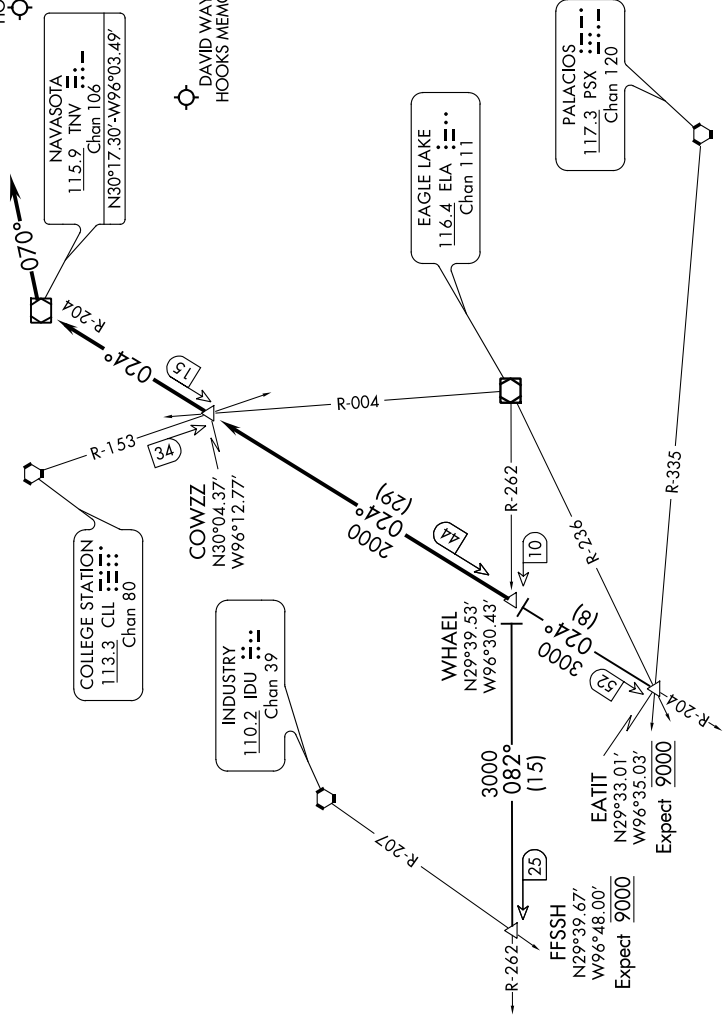

WHAEL THREE ARRIVAL

SC-5, 01 FEB 2018 to 01 MAR 2018

ARRIVAL DESCRIPTION

FFSSH TRANSITION (FFSSH.WHAEL3): From over FFSSH INT on ELA R-262 to WHAEL INT. Thence,

EATIT TRANSITION (EATIT.WHAEL3): From over EATIT INT on TNV R-204 to WHAEL INT. Thence,

. from over WHAEL INT on TNV R-204 to COWZZ INT, then on TNV R-204 to TNV VOR/DME. Depart TNV VOR/DME heading 070° for vectors to final approach course.

HOUSTON APP CON
124.22 306.97
DAVID WAYNE HOOKS MEMORIAL ATIS
124.95
CONROE-NORTH HOUSTON RGNI ATIS
118.325

CONROE-NORTH
HOUSTON RGNI

CLEVELAND
MUNI

LIBERTY MUNI

DAVID WAYNE
HOOKS MEMORIAL

NOTE: RADAR required.

NOTE: Chart not to scale.

WHAEL THREE ARRIVAL

SC-5, 01 FEB 2018 to 01 MAR 2018