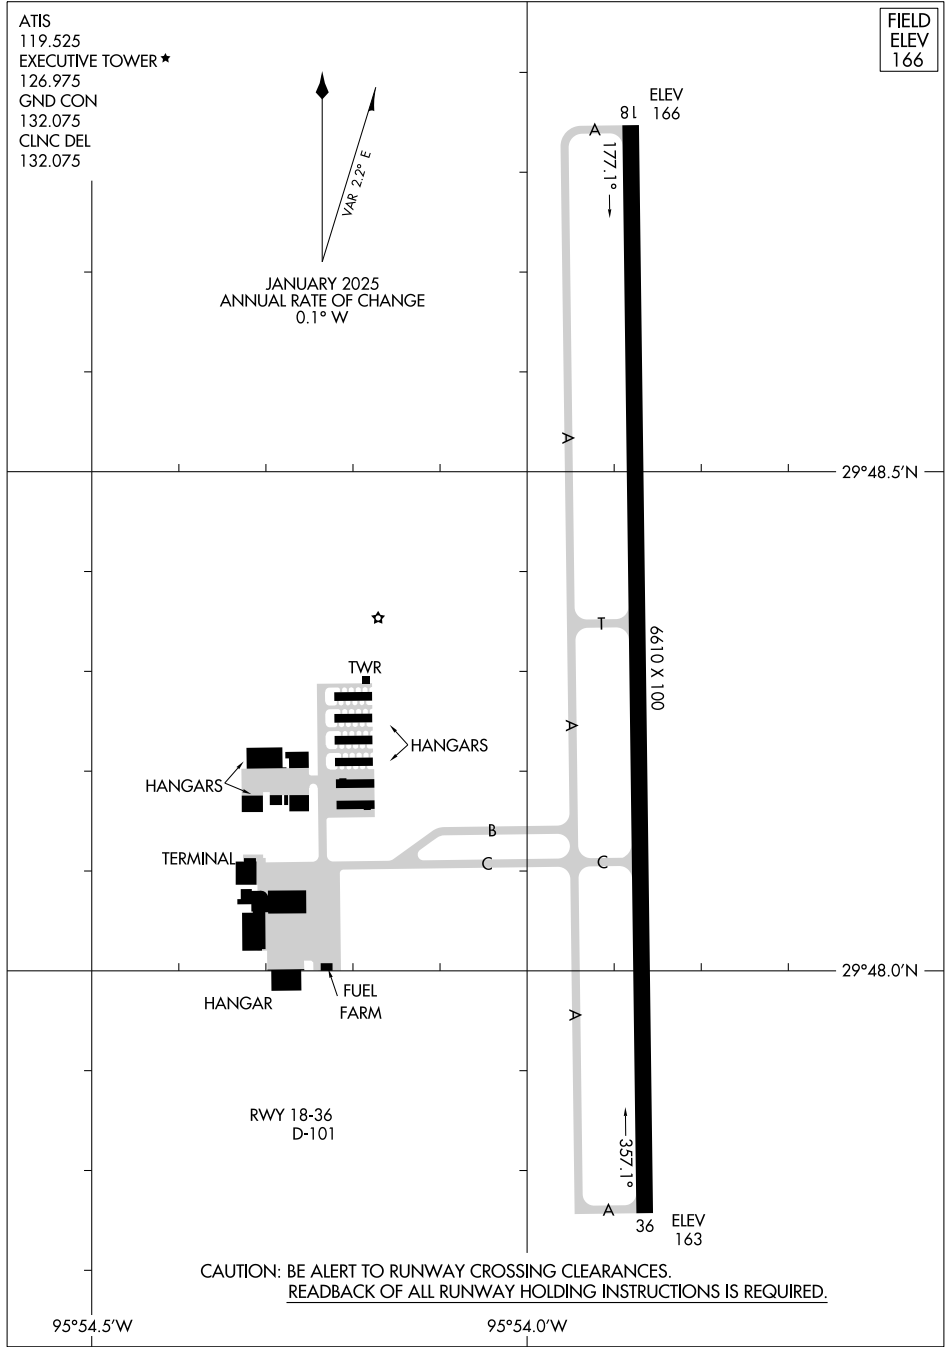

# AIRPORT DIAGRAM

AL-10328 (FAA)

HOUSTON EXEC (TME)  
HOUSTON, TEXAS

ATIS  
 119.525  
 EXECUTIVE TOWER ★  
 126.975  
 GND CON  
 132.075  
 CLNC DEL  
 132.075

FIELD ELEV 166
----------------------

SC-5, 15 MAY 2025 to 12 JUN 2025

# AIRPORT DIAGRAM

25107

HOUSTON, TEXAS  
HOUSTON EXEC (TME)