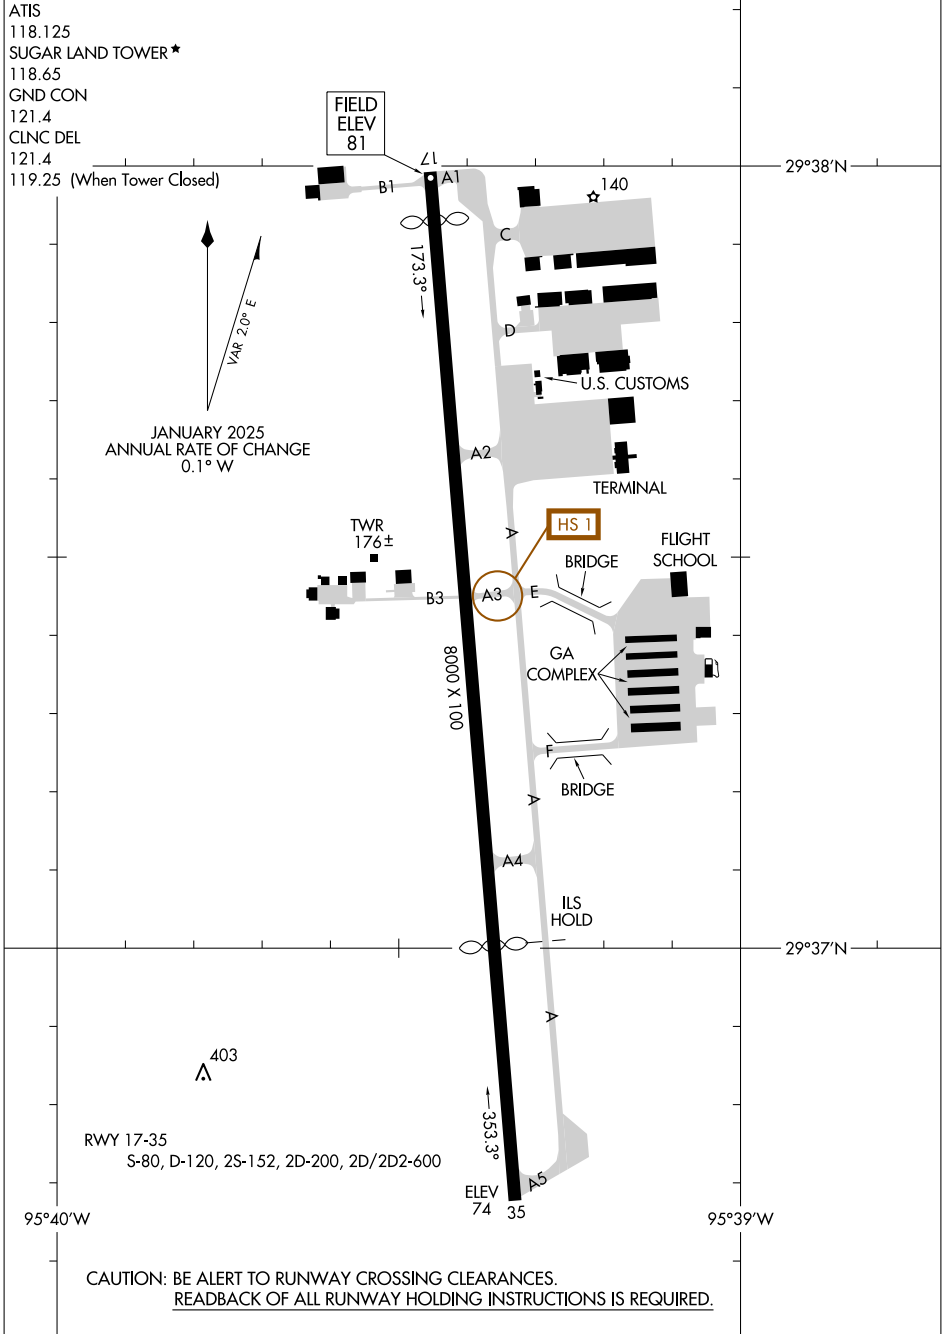

25107

AIRPORT DIAGRAM

AL-5537 (FAA)

SUGAR LAND RGNL (SGR)
HOUSTON, TEXAS

SC-5, 15 MAY 2025 to 12 JUN 2025

SC-5, 15 MAY 2025 to 12 JUN 2025