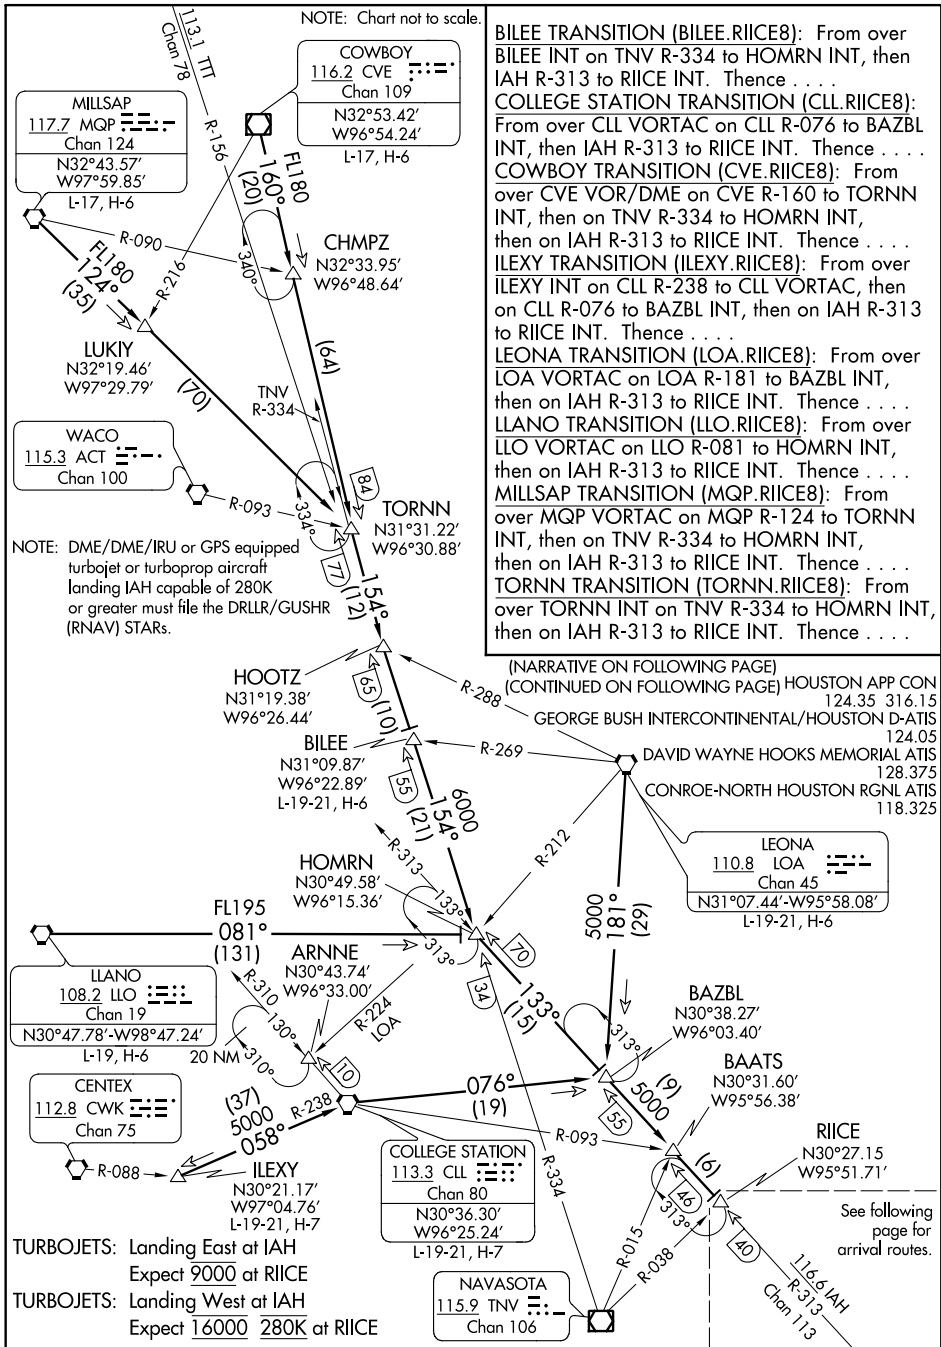

RIICE EIGHT ARRIVAL

Transition Routes

HOUSTON, TEXAS

SC-5, 06 DEC 2018 to 03 JAN 2019

SC-5, 06 DEC 2018 to 03 JAN 2019

RIICE EIGHT ARRIVAL

Transition Routes

HOUSTON, TEXAS