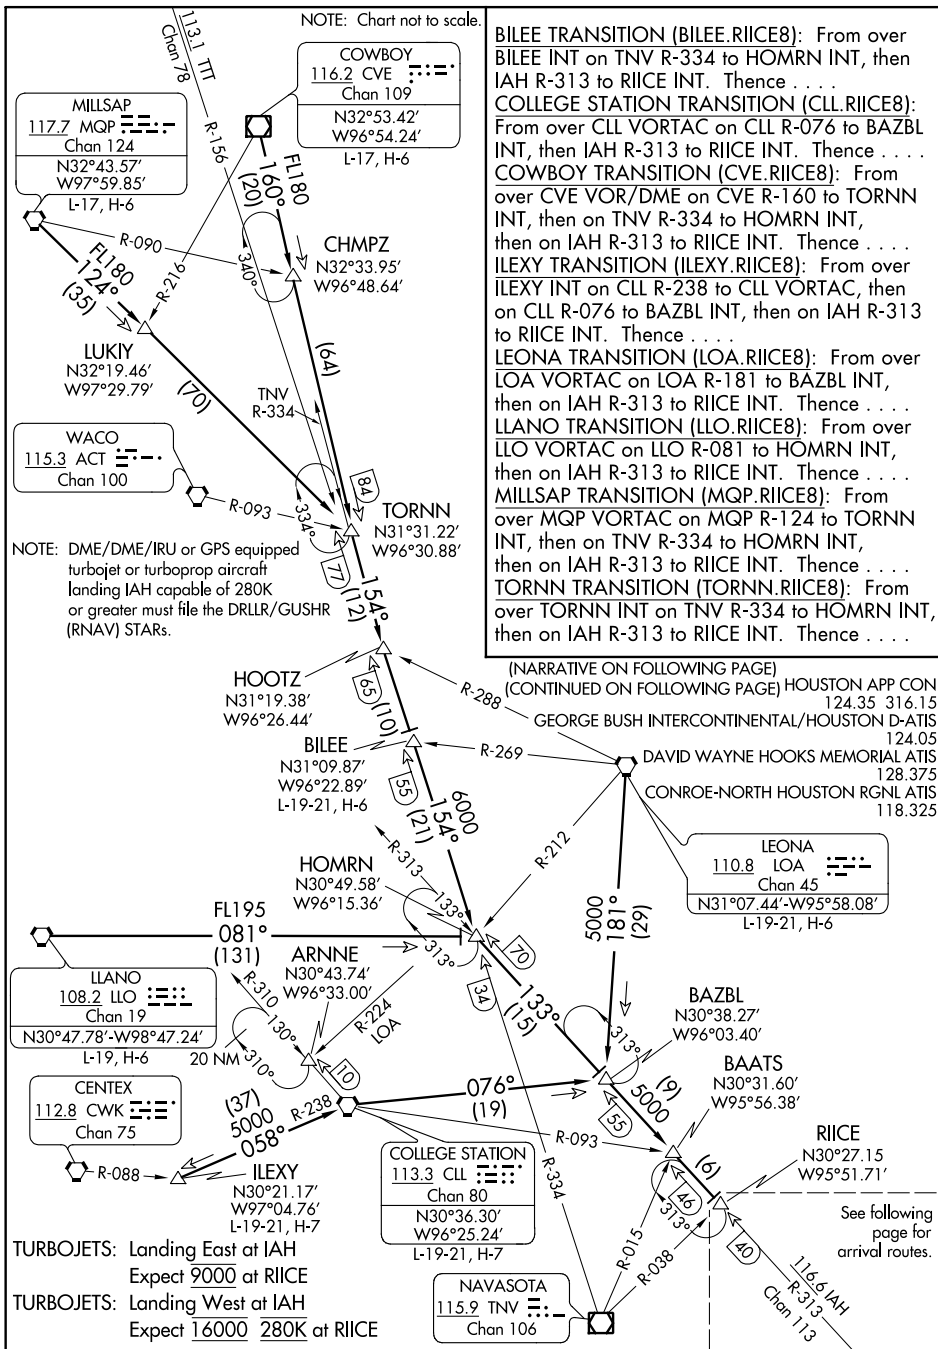

RIICE EIGHT ARRIVAL

Transition Routes

SC-5, 26 APR 2018 to 24 MAY 2018

SC-5, 26 APR 2018 to 24 MAY 2018

RIICE EIGHT ARRIVAL

Transition Routes