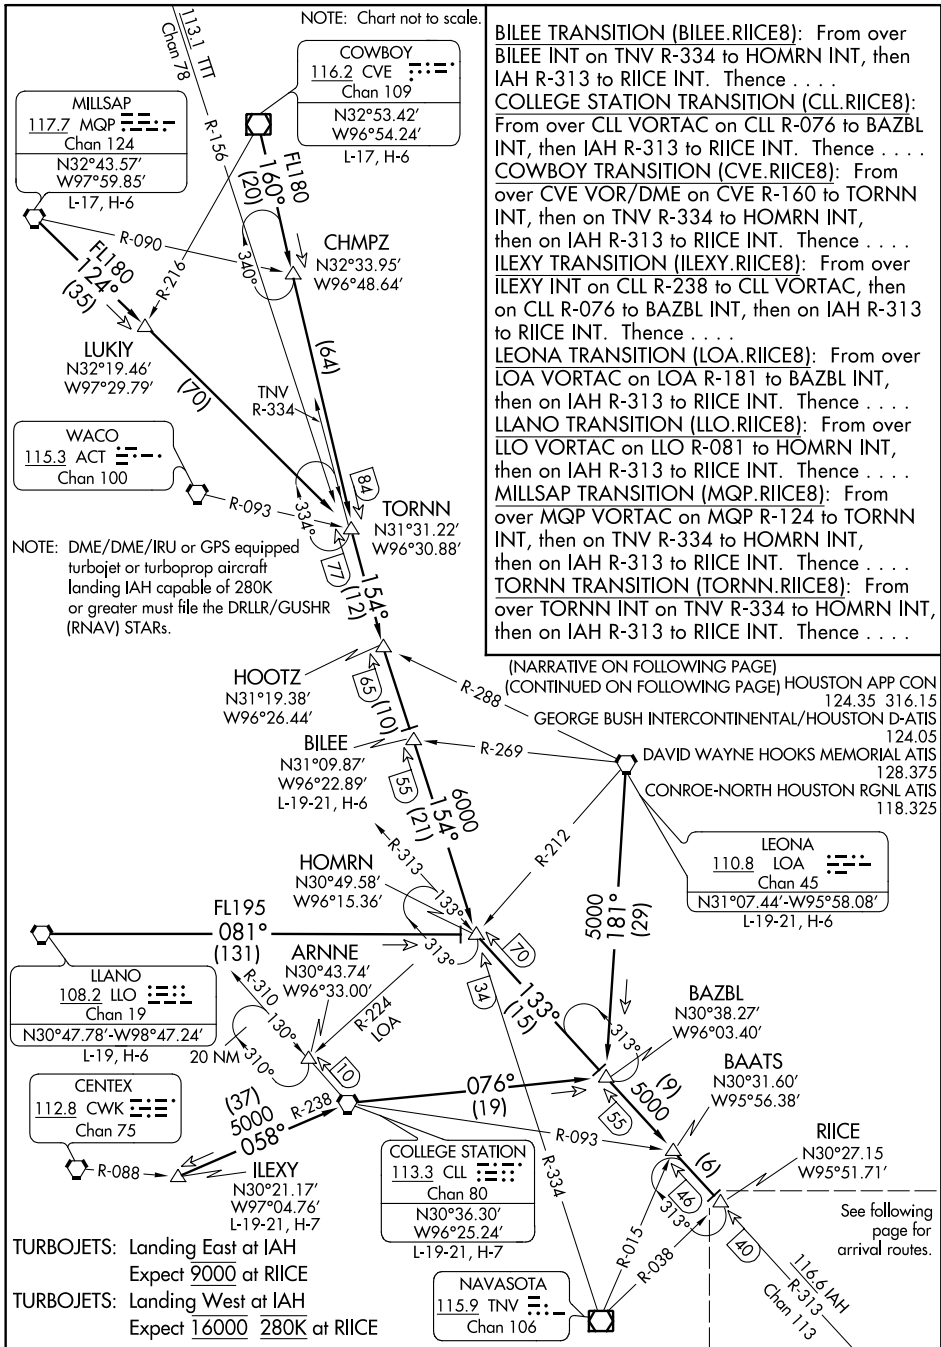

# RIICE EIGHT ARRIVAL

## Transition Routes

HOUSTON, TEXAS

SC-5, 01 FEB 2018 to 01 MAR 2018

SC-5, 01 FEB 2018 to 01 MAR 2018

## Transition Routes

HOUSTON, TEXAS