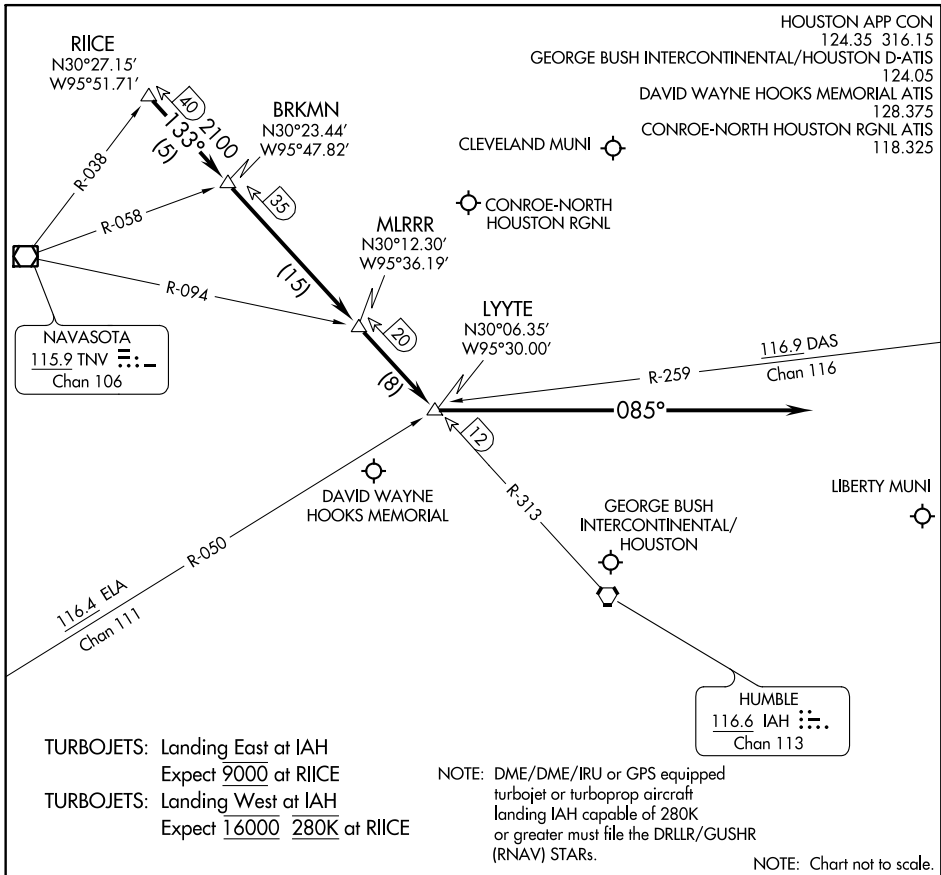

RIICE EIGHT ARRIVAL

Arrival Routes

HOUSTON, TEXAS

SC-5, 06 DEC 2018 to 03 JAN 2019

SC-5, 06 DEC 2018 to 03 JAN 2019

ARRIVAL ROUTE DESCRIPTION

GEORGE BUSH INTERCONTINENTAL/HOUSTON (IAH):

.... From over RIICE INT on IAH R-313 to BRKMN INT, to MLRRR INT, to LYYTE INT.

LANDING RUNWAY 26L/R or 27:

.... Fly heading 085° for vectors to final approach course.

LANDING ALL OTHER RUNWAYS:

.... Expect vectors to final approach course at or prior to LYYTE INT.

FOR ALL OTHER AIRPORTS:

.... From over RIICE INT on IAH R-313 to BRKMN INT, thence as depicted to LYYTE INT expect vectors to final approach course at or prior to LYYTE INT.