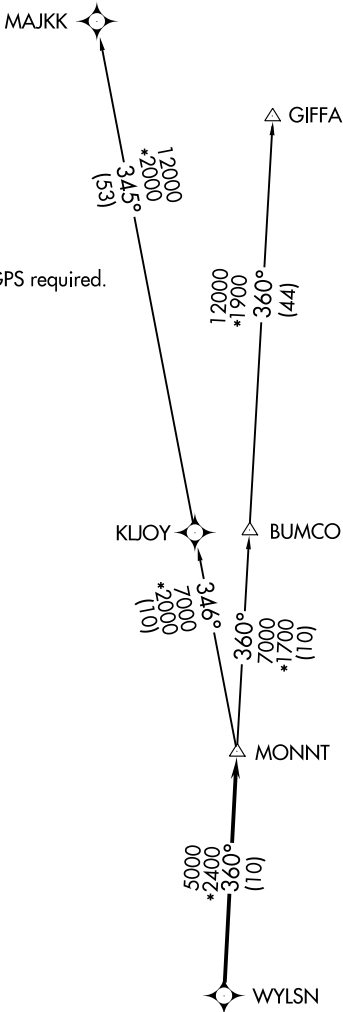

WYLSN FIVE DEPARTURE (RNAV)

HOUSTON, TEXAS

ATIS
 128.375
 CLNC DEL
 119.45
 GND CON
 121.8 239.0
 HOOKS TOWER*
 127.4 354.1 (EAST)
 118.4 (CTAF) 354.1 (WEST)
 HOUSTON DEP CON
 119.7 281.4

**TOP ALTITUDE:
ASSIGNED BY ATC**

- NOTE: RADAR required.
- NOTE: DME/DME/IRU or GPS required.
- NOTE: RNAV 1.

TAKEOFF MINIMUMS

- Rwys 17L, 35R: NA - Environmental.
- Waterway 17, 35: NA - Air Traffic.
- Rwys 17R, 35L: Standard with minimum climb of 500' per NM to 660.

(NARRATIVE ON FOLLOWING PAGE)

NOTE: Chart not to scale.

WYLSN FIVE DEPARTURE (RNAV)

HOUSTON, TEXAS