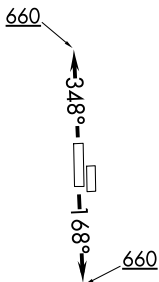

WYLSN FIVE DEPARTURE (RNAV)

HOUSTON, TEXAS

ATIS
128.375
CLNC DEL
119.45
GND CON
121.8 239.0
HOOKS TOWER*
127.4 354.1 (EAST)
118.4 (CTAF) 354.1 (WEST)
HOUSTON DEP CON
119.7 281.4

**TOP ALTITUDE:
ASSIGNED BY ATC**

- NOTE: RADAR required.
- NOTE: DME/DME/IRU or GPS required.
- NOTE: RNAV 1.

TAKEOFF MINIMUMS

- Rwys 17L, 35R: NA - Environmental.
- Waterway 17, 35: NA - Air Traffic.
- Rwys 17R, 35L: Standard with minimum climb of 500' per NM to 660.