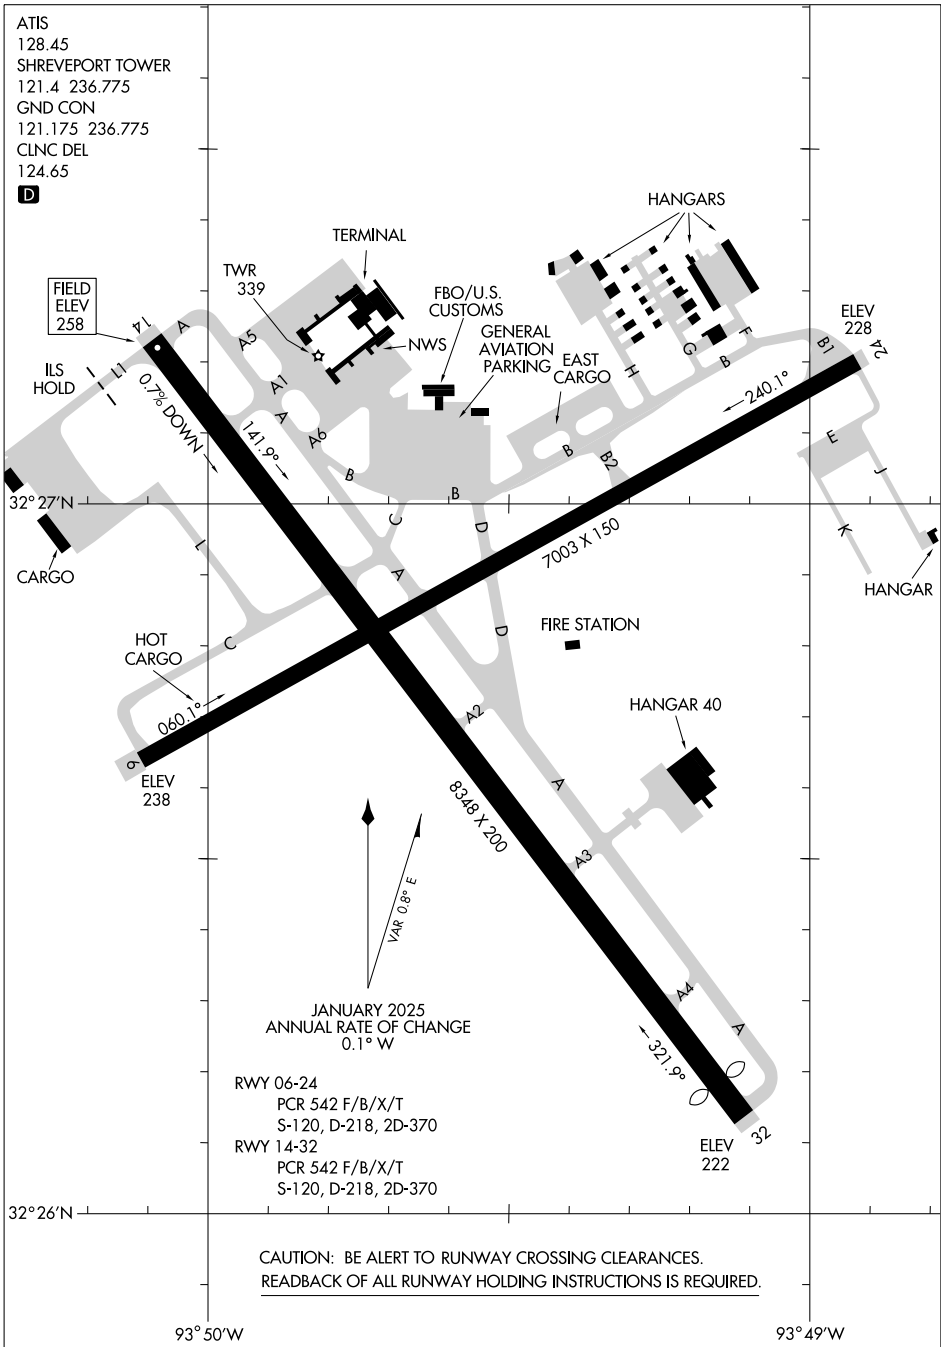

25107

AIRPORT DIAGRAM

AL-884 (FAA)

SHREVEPORT RGNL (SHV)
SHREVEPORT, LOUISIANA

ATIS
 128.45
 SHREVEPORT TOWER
 121.4 236.775
 GND CON
 121.175 236.775
 CLNC DEL
 124.65

D

SC-4, 15 MAY 2025 to 12 JUN 2025

SC-4, 15 MAY 2025 to 12 JUN 2025

AIRPORT DIAGRAM

25107

SHREVEPORT, LOUISIANA
SHREVEPORT RGNL (SHV)