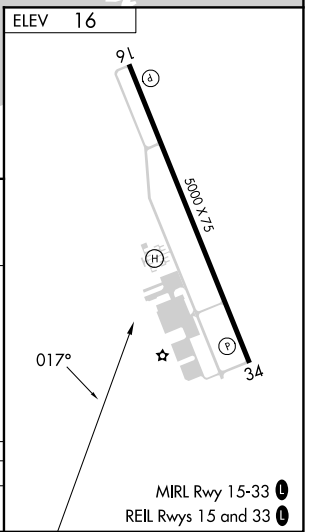

CATEGORY	A	B	C	D
C CIRCLING	600-1	584 (600-1)	700-2 684 (700-2)	NA