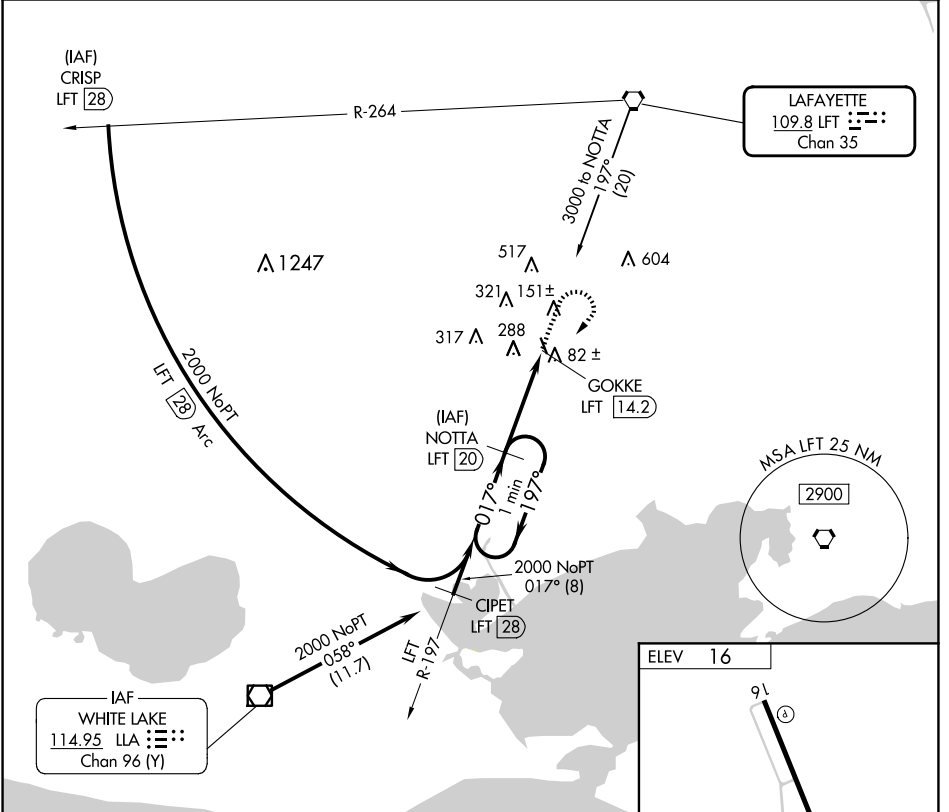

VORTAC LFT 109.8 Chan 35	APP CRS 017°	Rwy Idg TDZE Apt Elev N/A N/A 16
--	------------------------	--

VOR/DME-B

ABBEVILLE CHRIS CRUSTA MEML (IYA)

▽ ▲ NA	When local altimeter setting not received, use New Iberia altimeter setting and increase all MDA 40 feet.	MISSED APPROACH: Climb to 1000, then climbing right turn to 2000 via LFT R-197 to NOTTA/LFT 20 DME and hold.
-------------------------	---	--

AWOS-3PT 118.875	LAFAYETTE APP CON ★ 121.1 268.7	GCO 135.075	UNICOM 122.8 (CTAF) 0
----------------------------	---	-----------------------	--

SC-4, 07 AUG 2025 to 04 SEP 2025

SC-4, 07 AUG 2025 to 04 SEP 2025

CATEGORY	A	B	C	D
C CIRCLING	600-1	584 (600-1)	700-2 684 (700-2)	NA