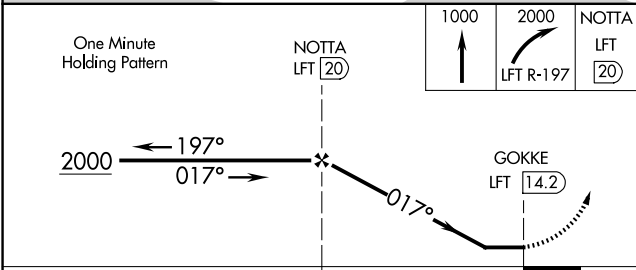

CATEGORY	A	B	C	D
C CIRCLING	600-1	584 (600-1)	700-2 684 (700-2)	NA