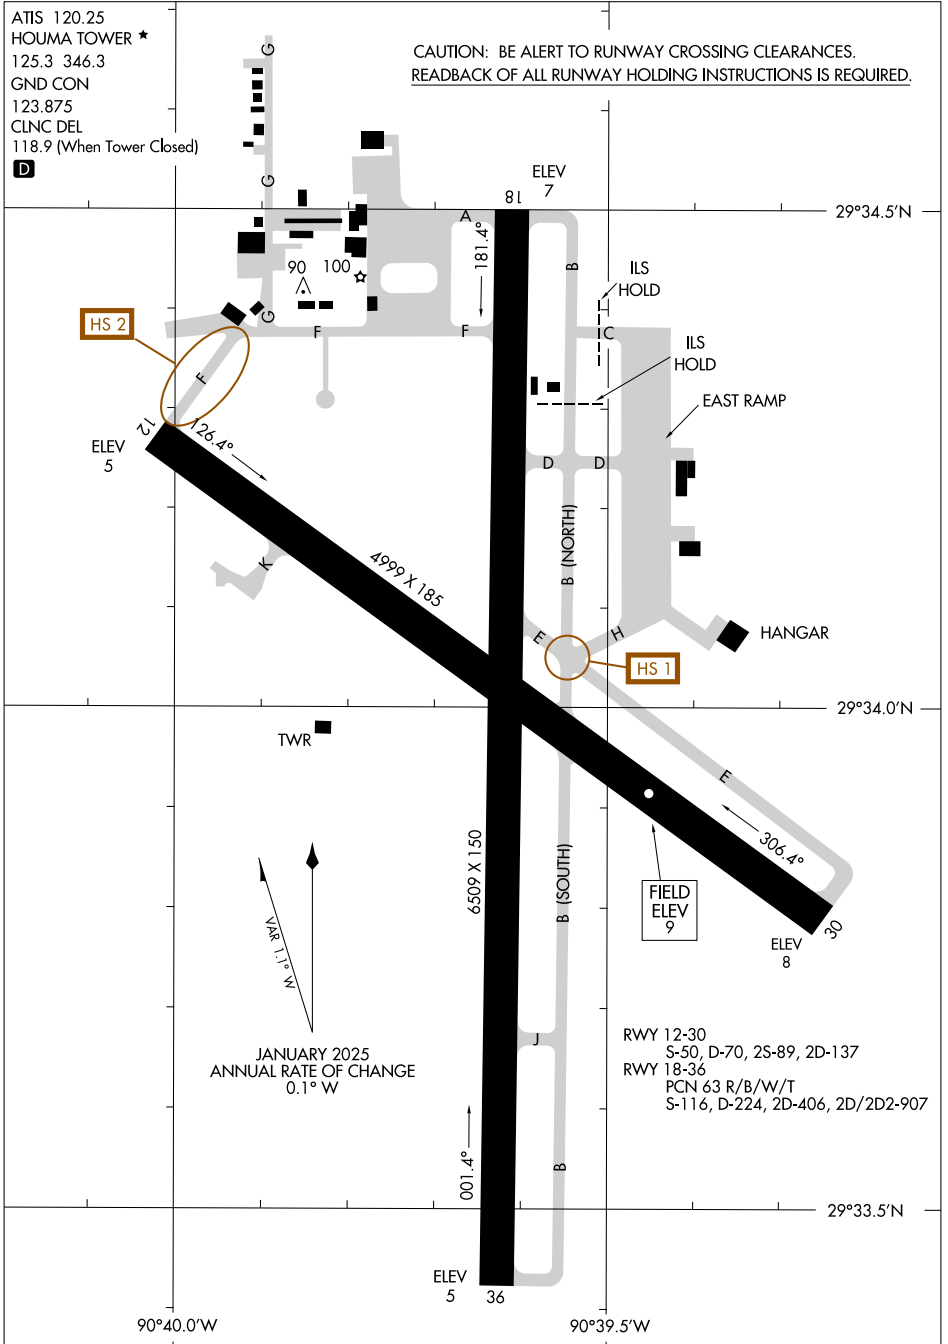

# AIRPORT DIAGRAM

HOUMA-TERREBONNE (HUM)  
HOUMA, LOUISIANA

AL-5037 (FAA)

ATIS 120.25  
HOUMA TOWER ★  
125.3 346.3  
GND CON  
123.875  
CLNC DEL  
118.9 (When Tower Closed)

D

CAUTION: BE ALERT TO RUNWAY CROSSING CLEARANCES.  
READBACK OF ALL RUNWAY HOLDING INSTRUCTIONS IS REQUIRED.

SC-4, 15 MAY 2025 to 12 JUN 2025

SC-4, 15 MAY 2025 to 12 JUN 2025

# AIRPORT DIAGRAM

25107

HOUMA, LOUISIANA  
HOUMA-TERREBONNE (HUM)