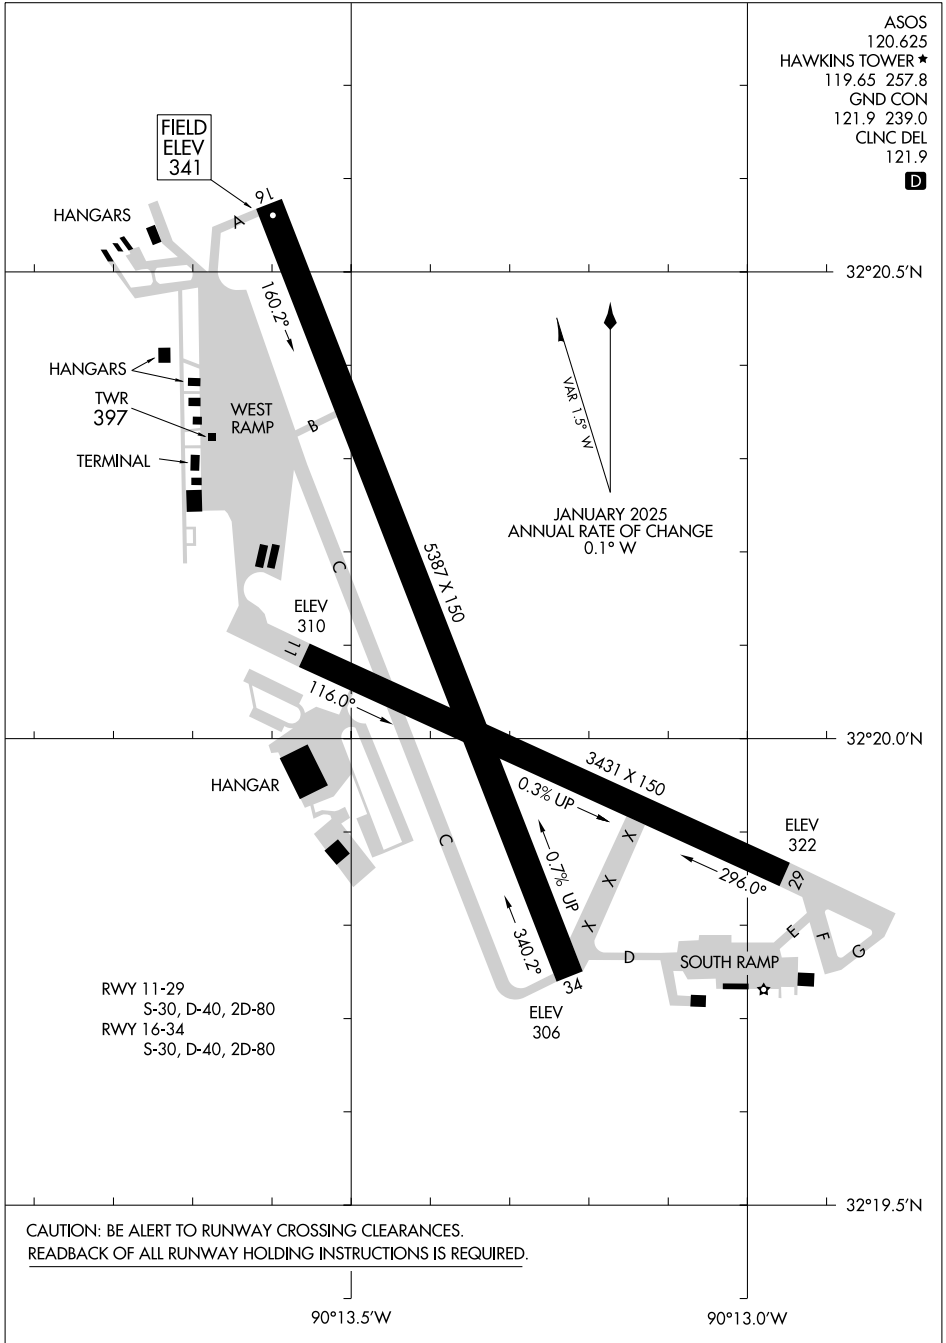

AIRPORT DIAGRAM

AL-206 (FAA)

HAWKINS FLD (HKS)
JACKSON, MISSISSIPPI

ASOS 120.625
 HAWKINS TOWER ★ 119.65 257.8
 GND CON 121.9 239.0
 CLNC DEL 121.9

D

SC-4, 15 MAY 2025 to 12 JUN 2025

SC-4, 15 MAY 2025 to 12 JUN 2025

AIRPORT DIAGRAM

JACKSON, MISSISSIPPI
HAWKINS FLD (HKS)