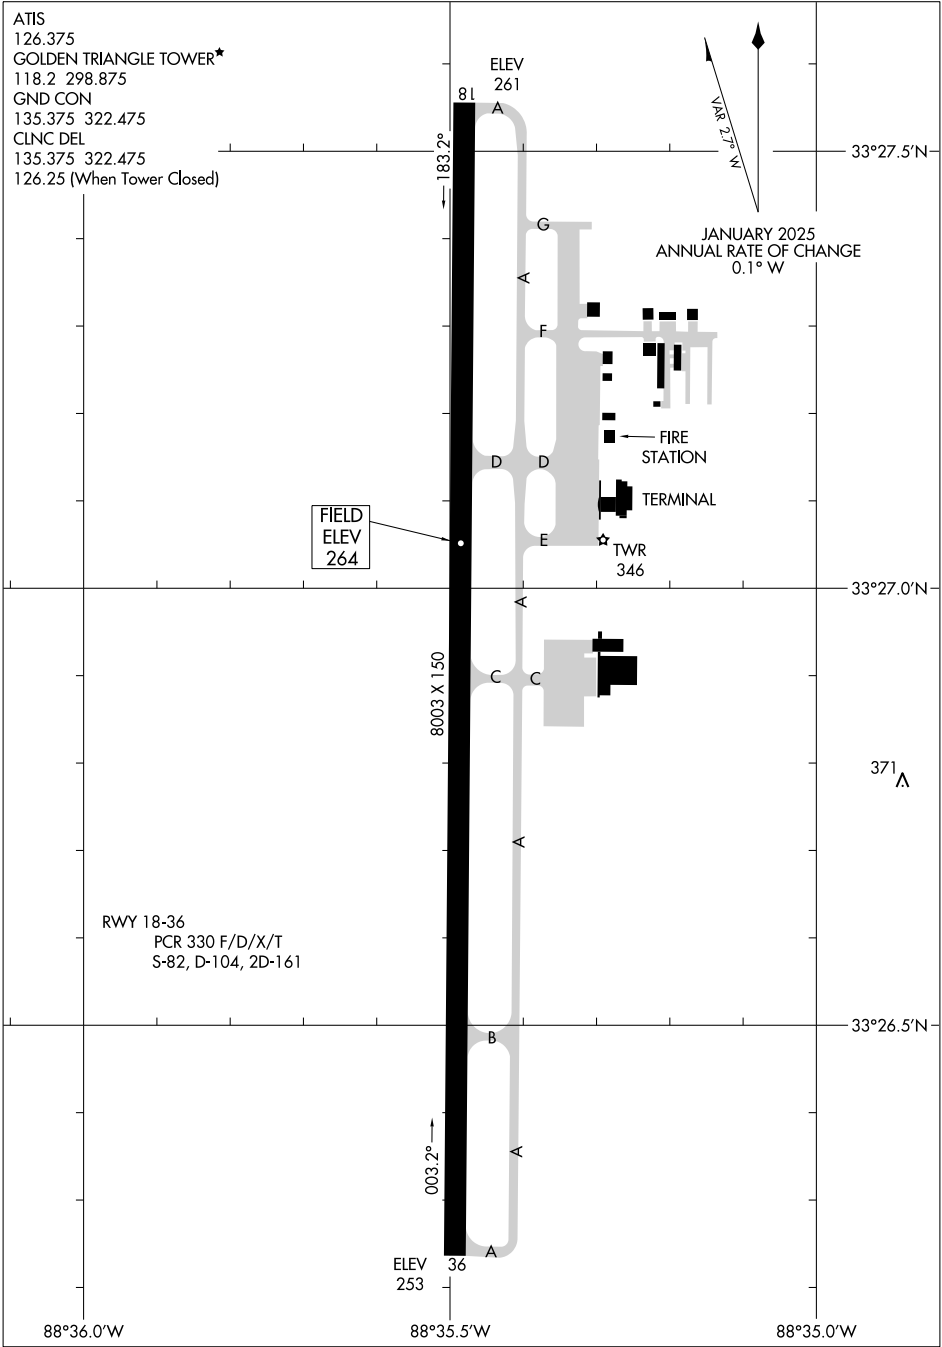

25107
AIRPORT DIAGRAM

AL-5855 (FAA)

GOLDEN TRIANGLE RGNL (GTR)
COLUMBUS/W POINT/STARKVILLE, MISSISSIPPI

ATIS
126.375
GOLDEN TRIANGLE TOWER★
118.2 298.875
GND CON
135.375 322.475
CLNC DEL
135.375 322.475
126.25 (When Tower Closed)

SC-4, 15 MAY 2025 to 12 JUN 2025

SC-4, 15 MAY 2025 to 12 JUN 2025

AIRPORT DIAGRAM
25107

COLUMBUS/W POINT/STARKVILLE, MISSISSIPPI
GOLDEN TRIANGLE RGNL (GTR)