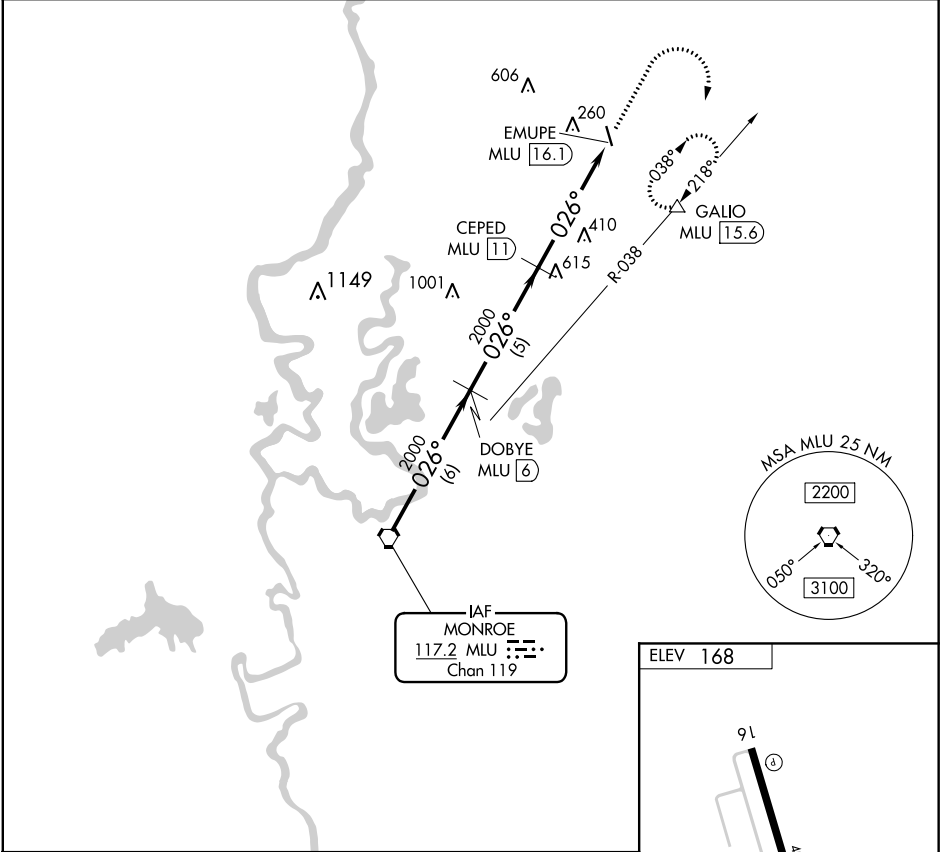

VORTAC MLU 117.2 Chan 119	APP CRS 026°	Rwy Idg TDZE Apt Elev N/A N/A 168
---	------------------------	---

VOR/DME-A

MOREHOUSE MEMORIAL (BQP)

<p>NA When local altimeter setting not received, use Monroe altimeter setting and increase all MDA 60 feet and Cat C visibility ¼ mile.</p>	<p>MISSED APPROACH: Climb to 2000 then climbing right turn to 3000 via MLU R-038 to GALIO/MLU 15.6 DME and hold.</p>
--	---

AWOS-3PT 118.375	MONROE APP CON* 126.9 307.9	GCO 135.075	UNICOM 122.8 (CTAF)
----------------------------	---------------------------------------	-----------------------	-------------------------------

IAF
MONROE
117.2 MLU
Chan 119

CATEGORY	A	B	C	D
CIRCLING	720-1	552 (600-1)	780-1¼ 612 (700-1¼)	NA

SC-4, 21 JUN 2018 to 19 JUL 2018

SC-4, 21 JUN 2018 to 19 JUL 2018