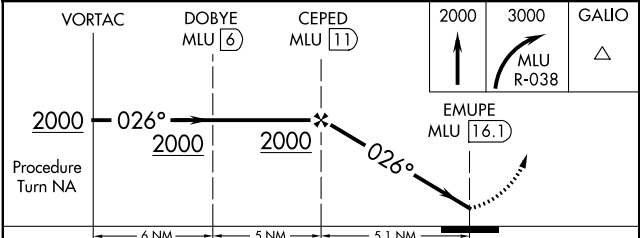

VORTAC MLU 117.2 Chan 119	APP CRS 026°	Rwy Idg TDZE Apt Elev N/A N/A 168
---	------------------------	---

VOR/DME-A

MOREHOUSE MEMORIAL (BQP)

<p>NA When local altimeter setting not received, use Monroe altimeter setting and increase all MDA 60 feet and Cat C visibility ¼ mile.</p>	<p>MISSED APPROACH: Climb to 2000 then climbing right turn to 3000 via MLU R-038 to GALIO/MLU 15.6 DME and hold.</p>
--	---

AWOS-3PT 118.375	MONROE APP CON* 126.9 307.9	GCO 135.075	UNICOM 122.8 (CTAF)
----------------------------	---------------------------------------	-----------------------	-------------------------------

IAF
MONROE
117.2 MLU
Chan 119

CATEGORY	A	B	C	D
CIRCLING	720-1	552 (600-1)	780-1¼ 612 (700-1¼)	NA

SC-4, 21 JUN 2018 to 19 JUL 2018

SC-4, 21 JUN 2018 to 19 JUL 2018