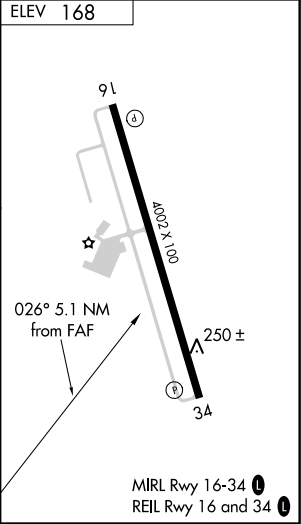

VORTAC MLU 117.2 Chan 119	APP CRS 026°	Rwy Idg TDZE Apt Elev N/A N/A 168
---	------------------------	---

VOR/DME-A

MOREHOUSE MEMORIAL (BQP)

<p>NA When local altimeter setting not received, use Monroe altimeter setting and increase all MDA 60 feet and Cat C visibility ¼ mile.</p>	<p>MISSED APPROACH: Climb to 2000 then climbing right turn to 3000 via MLU R-038 to GALIO/MLU 15.6 DME and hold.</p>
--	---

IAF
MONROE
117.2 MLU
Chan 119

CATEGORY	A	B	C	D
CIRCLING	720-1	552 (600-1)	780-1¼ 612 (700-1¼)	NA

SC-4, 21 JUN 2018 to 19 JUL 2018

SC-4, 21 JUN 2018 to 19 JUL 2018