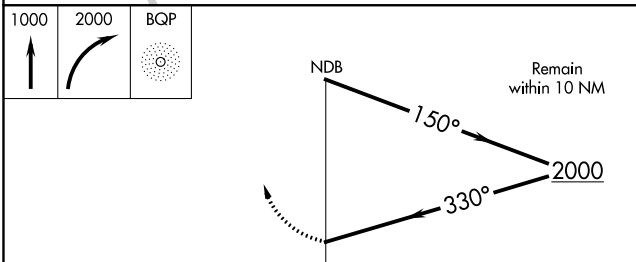

NDB BQP 329	APP CRS 330°	Rwy ldg TDZE Apt Elev	4002 168 168
-----------------------	------------------------	-----------------------------	---

NDB RWY 34

MOREHOUSE MEMORIAL (BQP)

▽ When local altimeter setting not received, use Monroe altimeter setting and increase all MDA 60 feet and Cat C visibility ¼ mile.

△ NA MISSED APPROACH: Climb to 1000 then climbing right turn to 2000 direct BQP NDB and hold.

AWOS-3PT 118.375	MONROE APP CON * 126.9 307.9	GCO 135.075	UNICOM 122.8 (CTAF) 0
----------------------------	--	-----------------------	---------------------------------