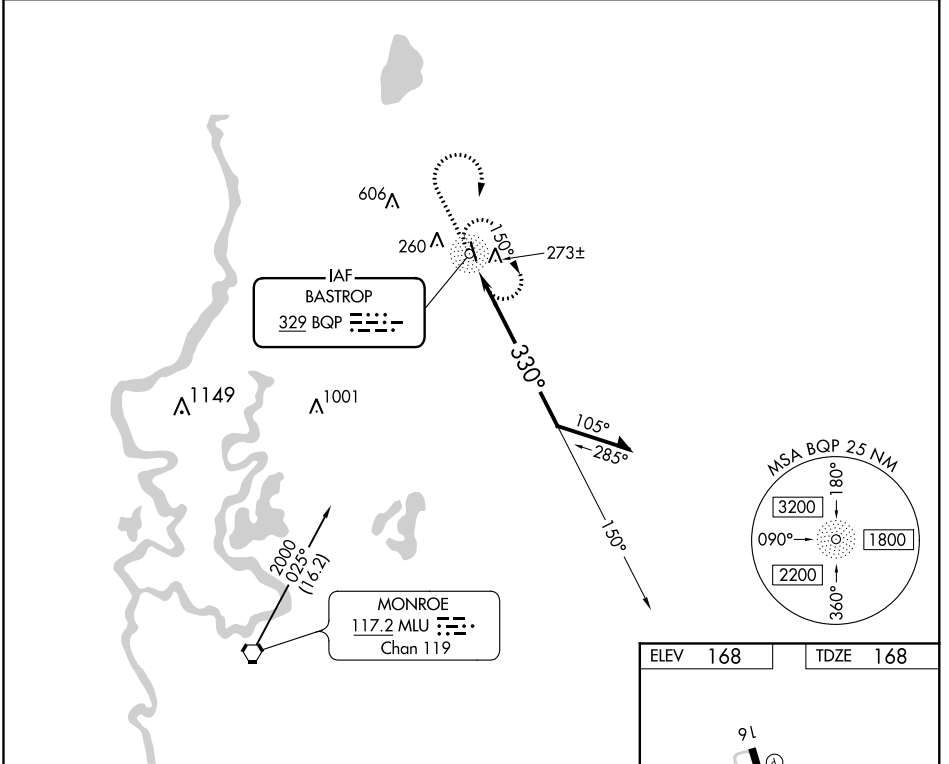

NDB BQP 329	APP CRS 330°	Rwy ldg TDZE Apt Elev	4002 168 168
-----------------------	------------------------	-----------------------------	---

NDB RWY 34

MOREHOUSE MEMORIAL (BQP)

▽ When local altimeter setting not received, use Monroe altimeter setting and increase all MDA 60 feet and Cat C visibility ¼ mile.

△ NA MISSED APPROACH: Climb to 1000 then climbing right turn to 2000 direct BQP NDB and hold.

AWOS-3PT 118.375	MONROE APP CON * 126.9 307.9	GCO 135.075	UNICOM 122.8 (CTAF) 0
----------------------------	--	-----------------------	---------------------------------

CATEGORY	A	B	C	D
S-34	820-1	652 (700-1)	820-1¾ 652 (700-1¾)	NA
CIRCLING	820-1	652 (700-1)	820-1¾ 652 (700-1¾)	NA

SC-4, 21 JUN 2018 to 19 JUL 2018

SC-4, 21 JUN 2018 to 19 JUL 2018