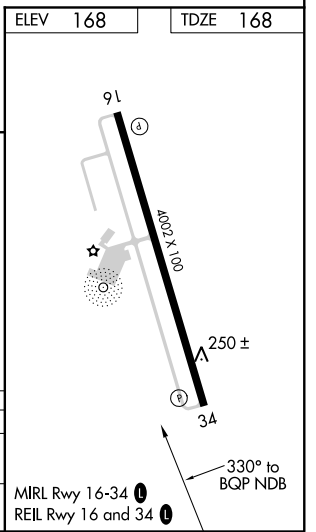

SC-4, 08 NOV 2018 to 06 DEC 2018

SC-4, 08 NOV 2018 to 06 DEC 2018