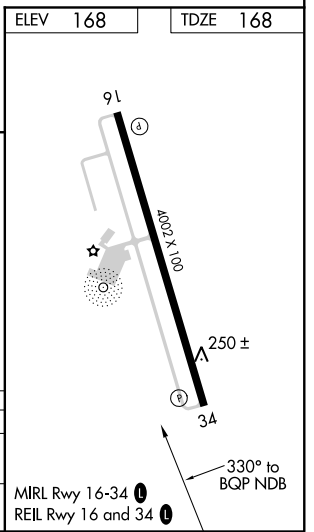

NDB BQP 329	APP CRS 330°	Rwy ldg TDZE Apt Elev	4002 168 168
-----------------------	------------------------	-----------------------------	---

NDB RWY 34

MOREHOUSE MEMORIAL (BQP)

▽ When local altimeter setting not received, use Monroe altimeter setting and increase all MDA 60 feet and Cat C visibility ¼ mile.

△ NA MISSED APPROACH: Climb to 1000 then climbing right turn to 2000 direct BQP NDB and hold.

AWOS-3PT 118.375	MONROE APP CON * 126.9 307.9	GCO 135.075	UNICOM 122.8 (CTAF) 0
----------------------------	--	-----------------------	---------------------------------

CATEGORY	A	B	C	D
S-34	820-1	652 (700-1)	820-1¾ 652 (700-1¾)	NA
CIRCLING	820-1	652 (700-1)	820-1¾ 652 (700-1¾)	NA

SC-4, 21 JUN 2018 to 19 JUL 2018

SC-4, 21 JUN 2018 to 19 JUL 2018