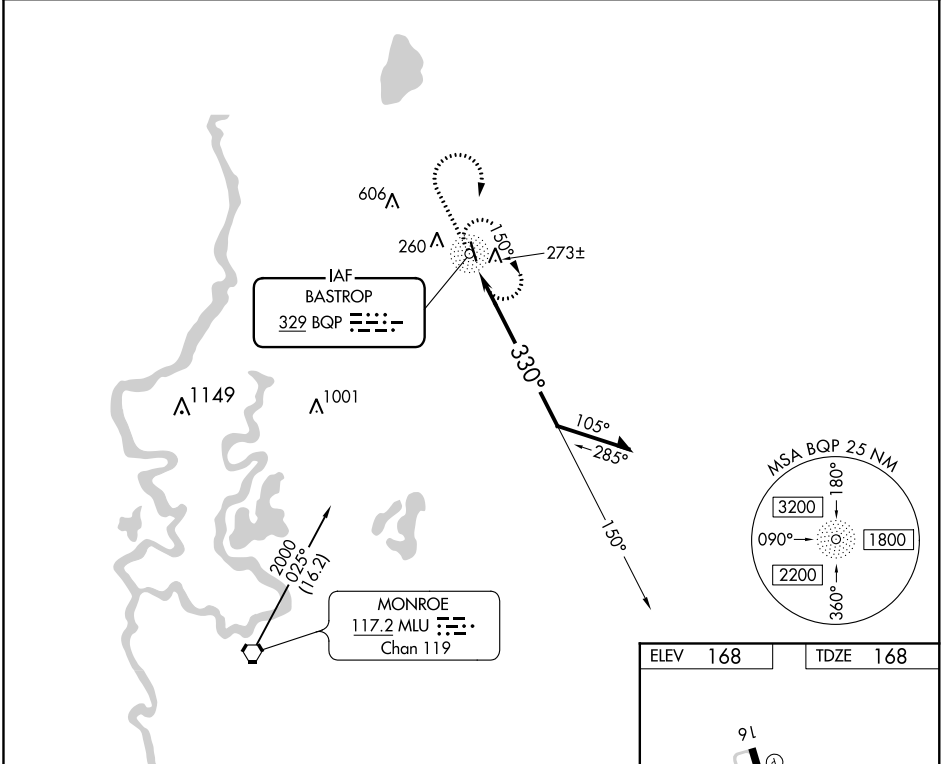

NDB BQP 329	APP CRS 330°	Rwy ldg TDZE Apt Elev	4002 168 168
-----------------------	------------------------	-----------------------------	-----------------------------------------

NDB RWY 34

MOREHOUSE MEMORIAL (BQP)

▽ When local altimeter setting not received, use Monroe altimeter setting and increase all MDA 60 feet and Cat C visibility ¼ mile.

▲ NA MISSED APPROACH: Climb to 1000 then climbing right turn to 2000 direct BQP NDB and hold.

AWOS-3PT 118.375	MONROE APP CON * 126.9 307.9	GCO 135.075	UNICOM 122.8 (CTAF) 0
----------------------------	----------------------------------------	-----------------------	---------------------------------

CATEGORY	A	B	C	D
S-34	820-1	652 (700-1)	820-1¾ 652 (700-1¾)	NA
CIRCLING	820-1	652 (700-1)	820-1¾ 652 (700-1¾)	NA

SC-4, 08 NOV 2018 to 06 DEC 2018

SC-4, 08 NOV 2018 to 06 DEC 2018