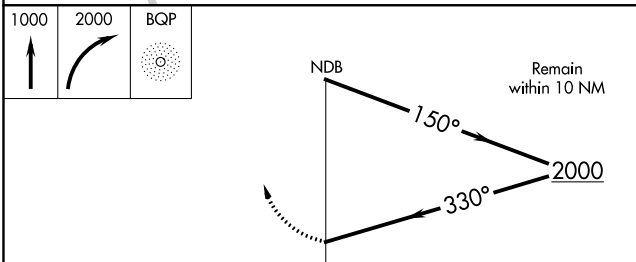

NDB BQP 329	APP CRS 330°	Rwy ldg TDZE Apt Elev	4002 168 168

NDB RWY 34

MOREHOUSE MEMORIAL (BQP)

▽ When local altimeter setting not received, use Monroe altimeter setting and increase all MDA 60 feet and Cat C visibility ¼ mile.

▲ NA MISSED APPROACH: Climb to 1000 then climbing right turn to 2000 direct BQP NDB and hold.

AWOS-3PT 118.375	MONROE APP CON * 126.9 307.9	GCO 135.075	UNICOM 122.8 (CTAF) 0

CATEGORY	A	B	C	D
S-34	820-1	652 (700-1)	820-1¾ 652 (700-1¾)	NA
CIRCLING	820-1	652 (700-1)	820-1¾ 652 (700-1¾)	NA