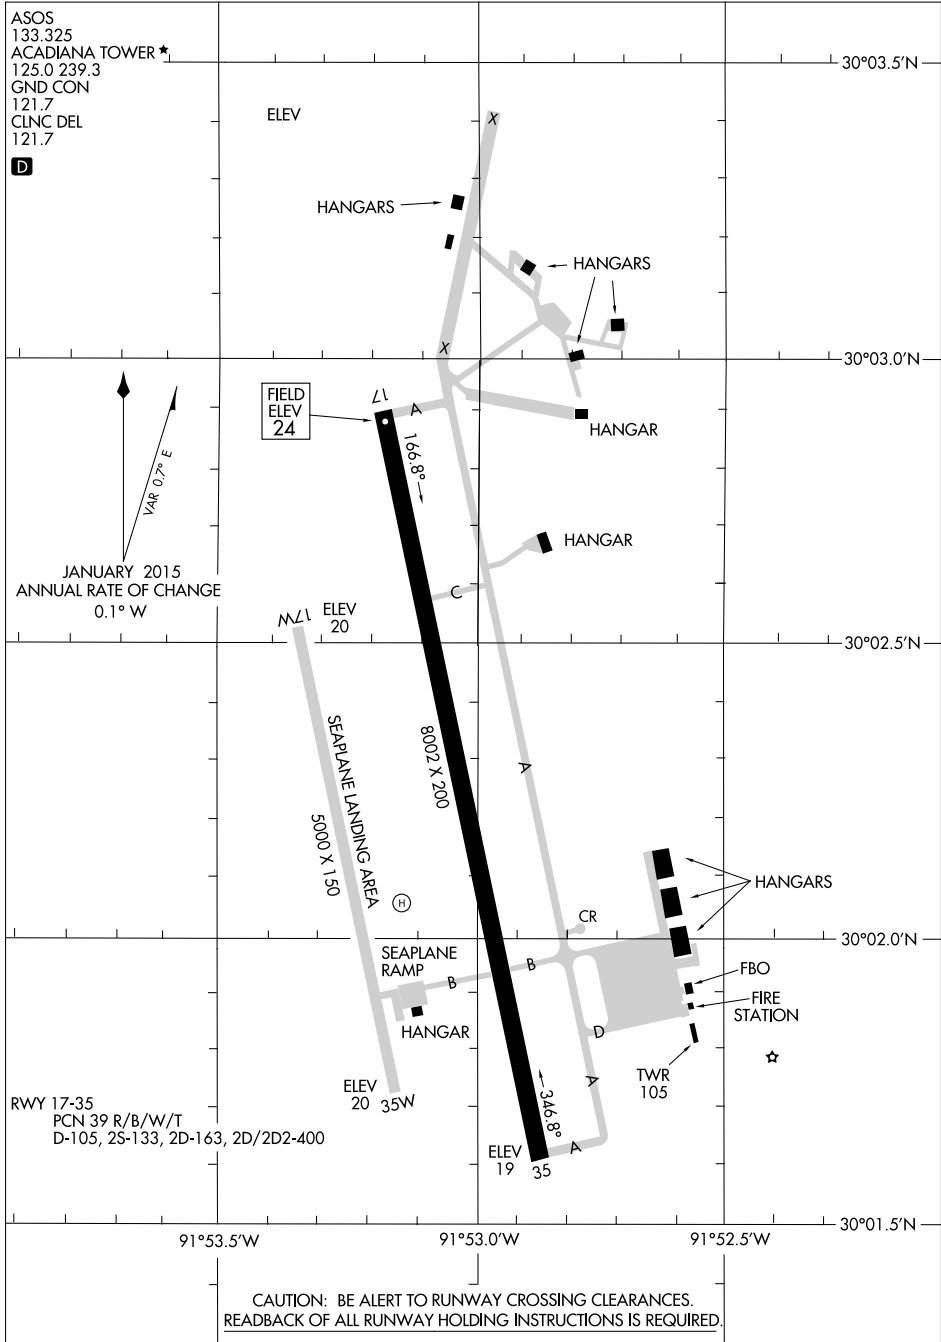

17117

AIRPORT DIAGRAM

AL-5040 (FAA)

ACADIANA RGNL (A.R.A.)
NEW IBERIA, LOUISIANA

ASOS
133.325
ACADIANA TOWER *
125.0 239.3
GND CON
121.7
CLNC DEL
121.7

ELEV

HANGARS

HANGARS

HANGAR

HANGAR

HANGAR

FIELD ELEV 24

166.8°

8002 X 200

ELEV 20

SEAPLANE LANDING AREA 5000 X 150

SC-4, 08 NOV 2018 to 06 DEC 2018

AIRPORT DIAGRAM

17117

NEW IBERIA, LOUISIANA
ACADIANA RGNL (A.R.A.)