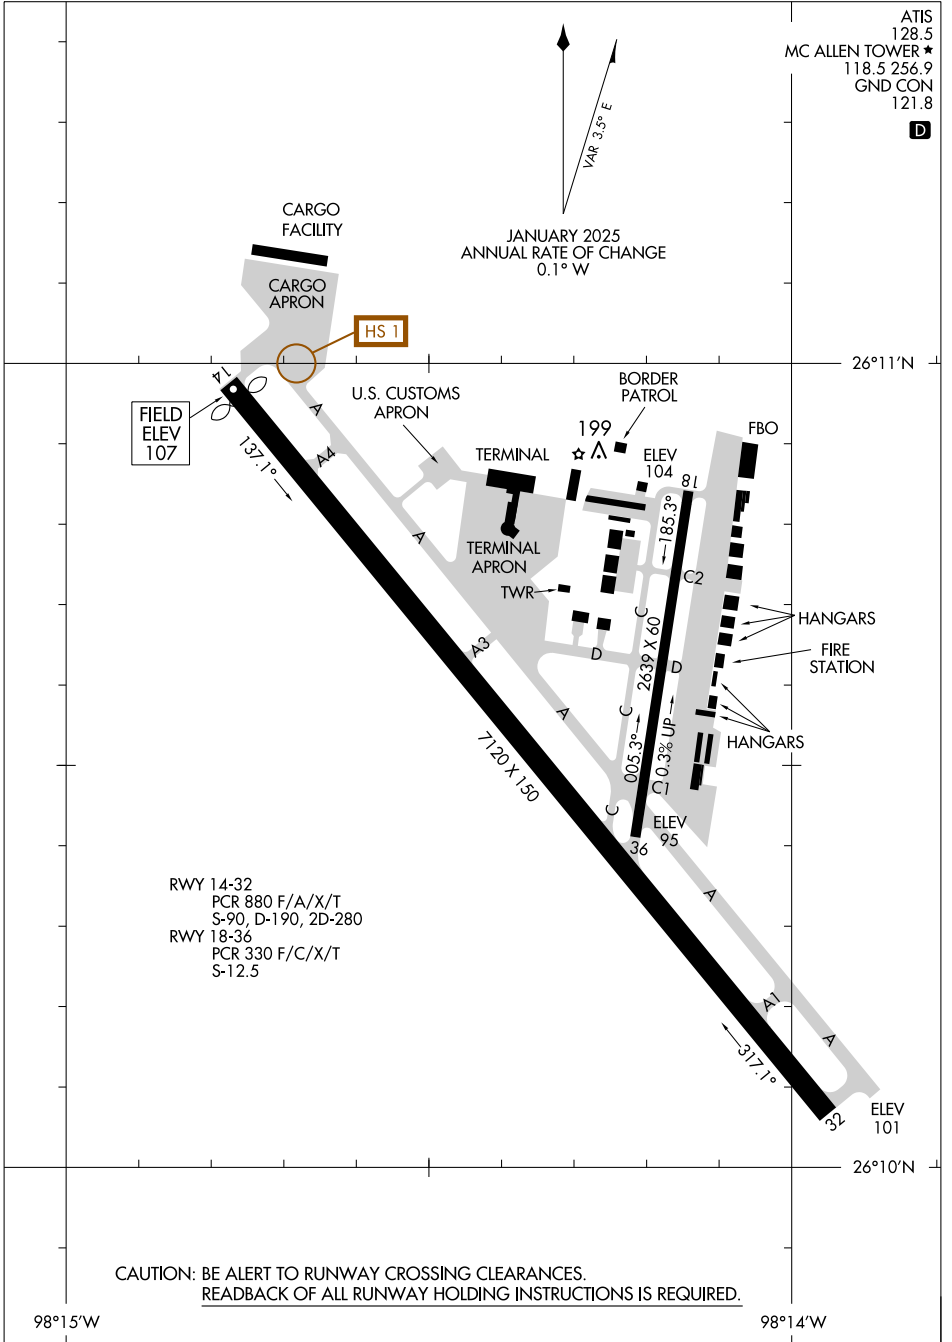

25107

AIRPORT DIAGRAM

AL-985 (FAA)

MC ALLEN INTL (MFE)

MC ALLEN, TEXAS

SC-3, 15 MAY 2025 to 12 JUN 2025

SC-3, 15 MAY 2025 to 12 JUN 2025

AIRPORT DIAGRAM

25107

MC ALLEN, TEXAS

MC ALLEN INTL (MFE)