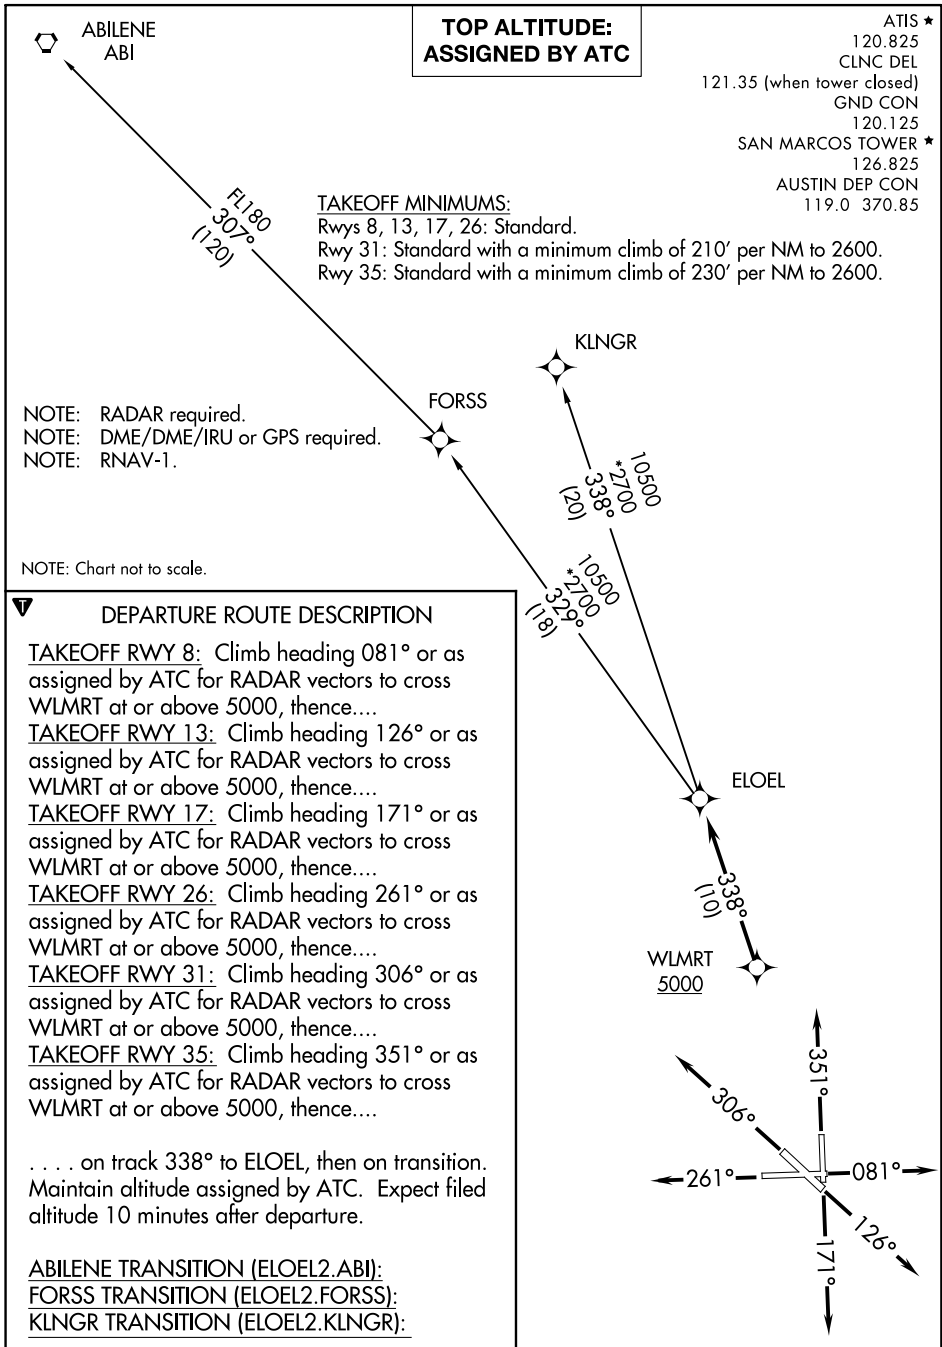

ELOEL TWO DEPARTURE (RNAV)

AUSTIN, TEXAS

SC-3, 29 MAR 2018 to 26 APR 2018

SC-3, 29 MAR 2018 to 26 APR 2018

ELOEL TWO DEPARTURE (RNAV)

(ELOEL2.ELOEL) 07DEC17

AUSTIN, TEXAS

SAN MARCOS RGNL (HYI)