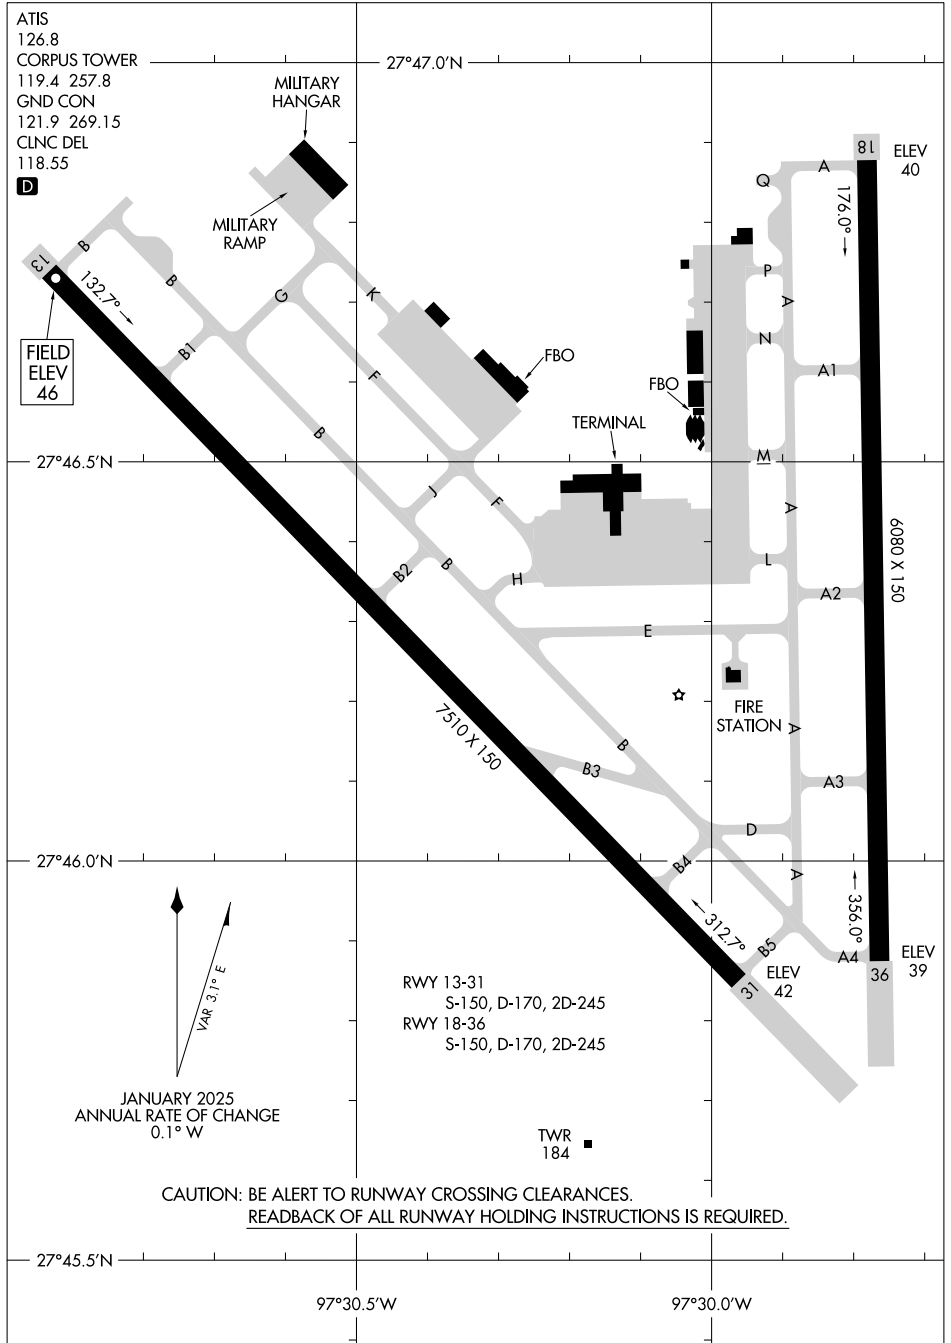

25107

AIRPORT DIAGRAM

AL-5032 (FAA)

CORPUS CHRISTI INTL (CRP)
CORPUS CHRISTI, TEXAS

SC-3, 15 MAY 2025 to 12 JUN 2025

SC-3, 15 MAY 2025 to 12 JUN 2025

RWY 13-31
S-150, D-170, 2D-245

RWY 18-36
S-150, D-170, 2D-245

CAUTION: BE ALERT TO RUNWAY CROSSING CLEARANCES.
READBACK OF ALL RUNWAY HOLDING INSTRUCTIONS IS REQUIRED.