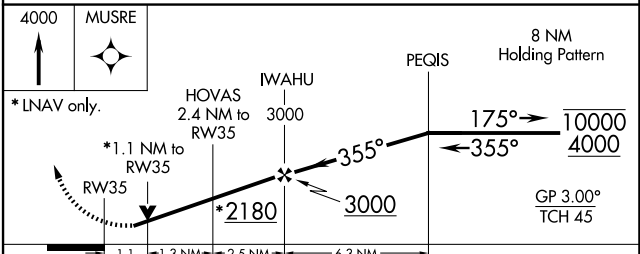

WAAS CH 77525 W35A	APP CRS 355°	Rwy Idg TDZE Apt Elev	5599 1386 1387
--	------------------------	-----------------------------	---

RNAV (GPS) RWY 35

BROWNWOOD RGNL (BWD)

RNP APCH. ▼ Rwy 35 helicopter visibility reduction below ¾ SM NA.		MISSED APPROACH: Climb to 4000 direct MUSRE and hold.
AWOS-3 118.325	FORT WORTH CENTER 127.45 290.3	UNICOM 122.8 (CTAF)

CATEGORY	A	B	C	D
LPV DA	1636-1 250 (300-1)			
LNAV MDA	1780-1	394 (400-1)	1780-1½ 394 (400-1½)	1780-1¼ 394 (400-1¼)

SC-3, 15 MAY 2025 to 12 JUN 2025

SC-3, 15 MAY 2025 to 12 JUN 2025