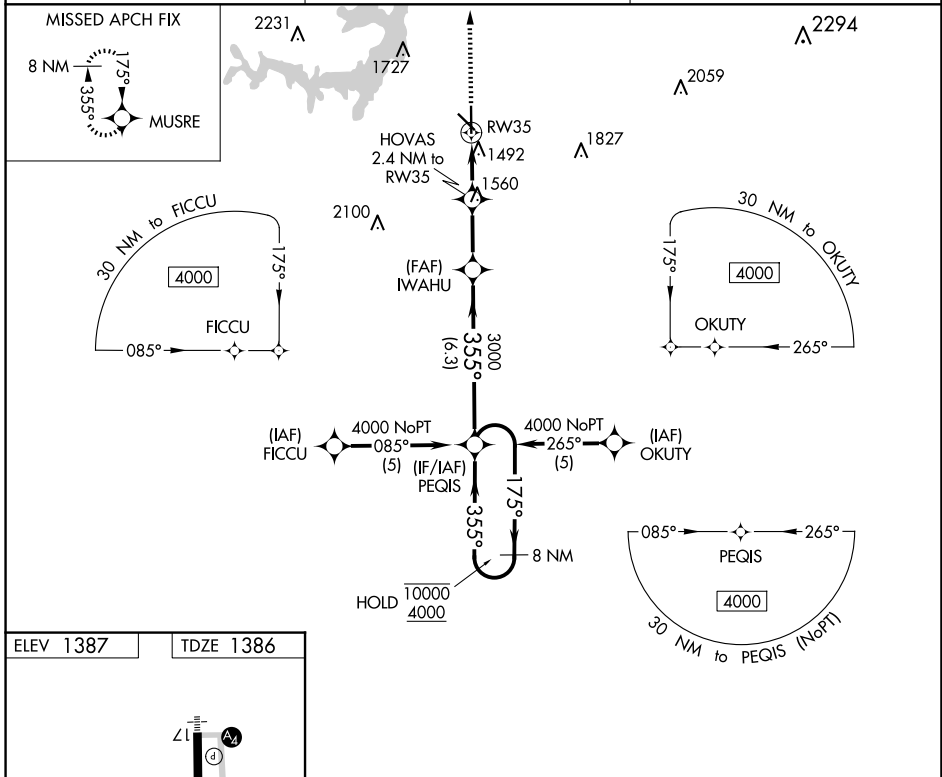

WAAS CH 77525 W35A	APP CRS 355°	Rwy Idg TDZE Apt Elev	5599 1386 1387
--	------------------------	-----------------------------	---

RNAV (GPS) RWY 35

BROWNWOOD RGNL (BWD)

RNP APCH. ▼ Rwy 35 helicopter visibility reduction below ¾ SM NA.		MISSED APPROACH: Climb to 4000 direct MUSRE and hold.
AWOS-3 118.325	FORT WORTH CENTER 127.45 290.3	UNICOM 122.8 (CTAF)

CATEGORY	A	B	C	D
LPV DA	1636-1 250 (300-1)			
LNAV MDA	1780-1	394 (400-1)	1780-1½ 394 (400-1½)	1780-1¼ 394 (400-1¼)

SC-3, 15 MAY 2025 to 12 JUN 2025

SC-3, 15 MAY 2025 to 12 JUN 2025