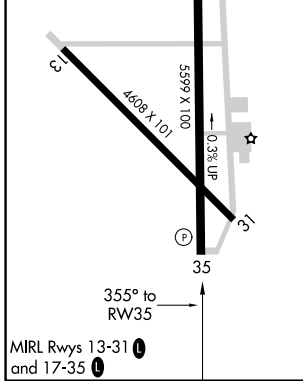

WAAS CH 77525 W35A	APP CRS 355°	Rwy Idg TDZE Apt Elev	5599 1386 1387
--	------------------------	-----------------------------	---

RNAV (GPS) RWY 35

BROWNWOOD RGNL (BWD)

RNP APCH. ▼ Rwy 35 helicopter visibility reduction below ¾ SM NA.		MISSED APPROACH: Climb to 4000 direct MUSRE and hold.
AWOS-3 118.325	FORT WORTH CENTER 127.45 290.3	UNICOM 122.8 (CTAF)

CATEGORY	A	B	C	D
LPV DA	1636-1 250 (300-1)			
LNAV MDA	1780-1	394 (400-1)	1780-1½ 394 (400-1½)	1780-1¼ 394 (400-1¼)

SC-3, 15 MAY 2025 to 12 JUN 2025

SC-3, 15 MAY 2025 to 12 JUN 2025