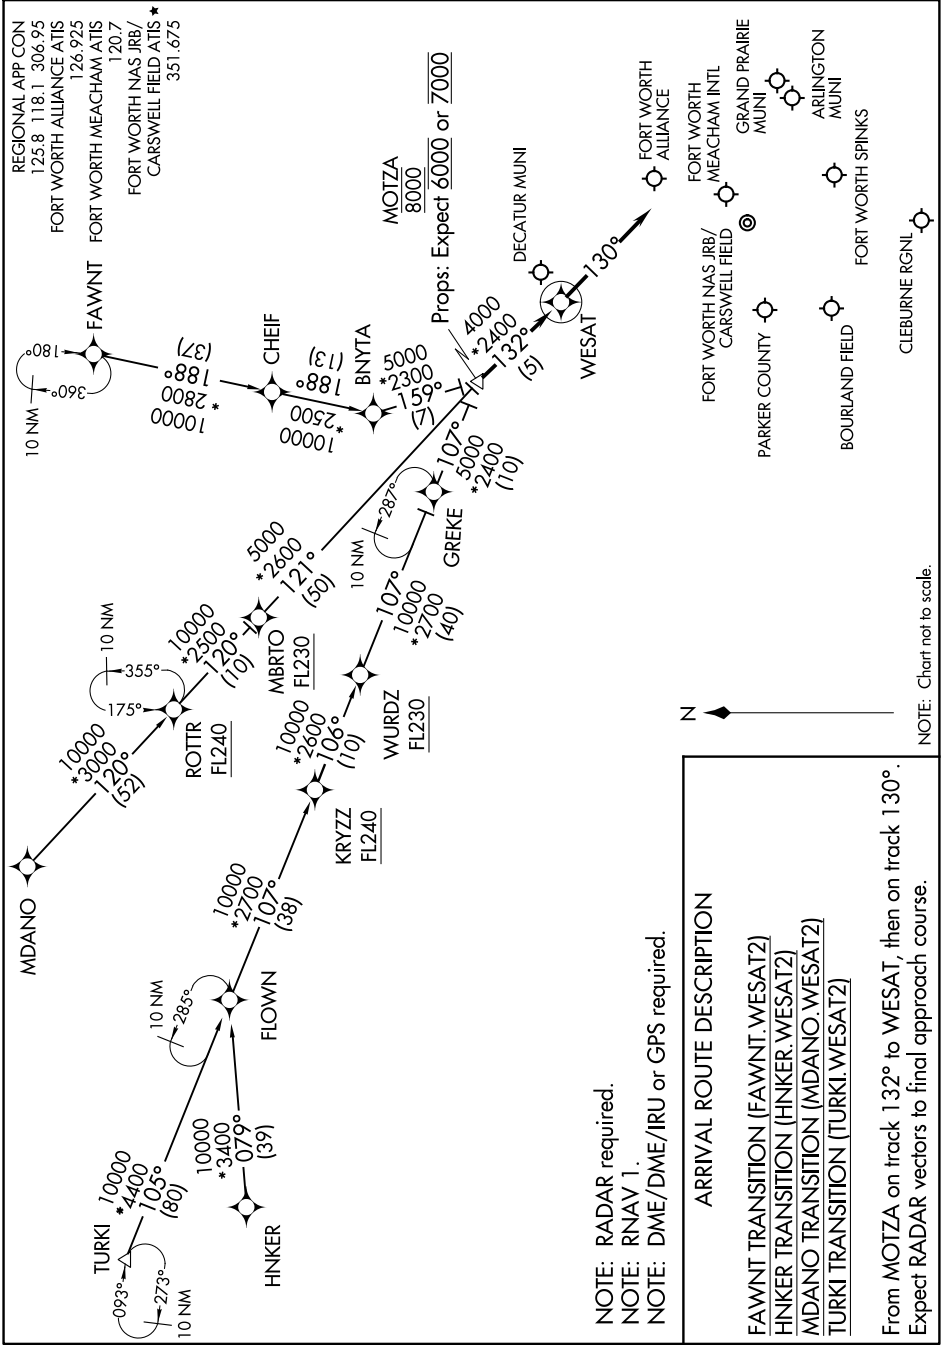

WESAT TWO ARRIVAL (RNAV)

DALLAS-FORT WORTH, TEXAS

SC-2: 17 AUG 2017 to 14 SEP 2017

SC-2: 17 AUG 2017 to 14 SEP 2017

WESAT TWO ARRIVAL (RNAV)

(MOTZA.WESAT2) 25JUN15

DALLAS-FORT WORTH, TEXAS