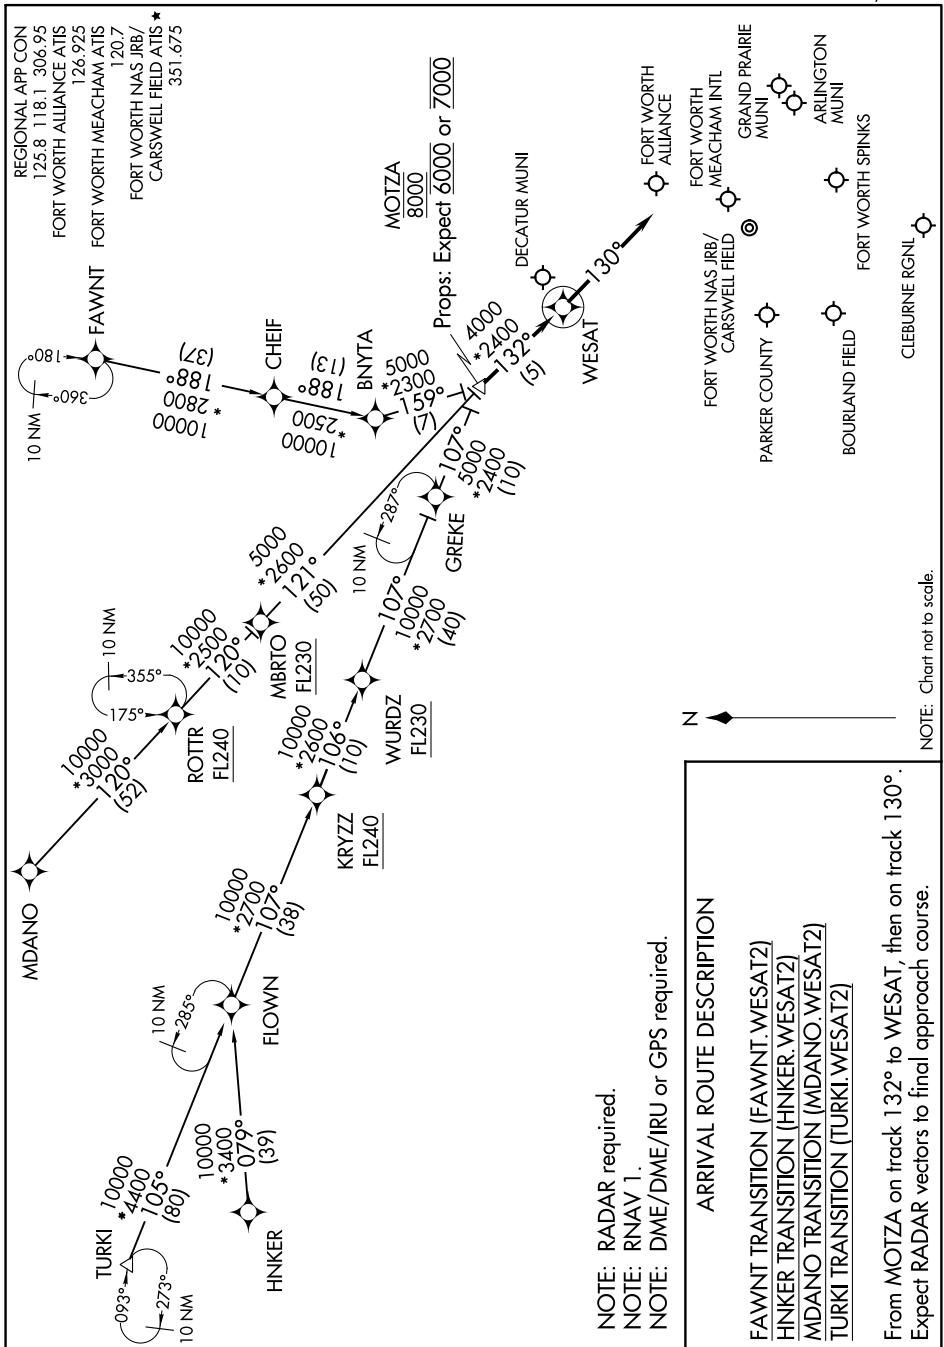

# WESAT TWO ARRIVAL (RNAV)

DALLAS-FORT WORTH, TEXAS

SC-2, 22 JUN 2017 to 20 JUL 2017

SC-2, 22 JUN 2017 to 20 JUL 2017

# WESAT TWO ARRIVAL (RNAV)

(MOTZA.WESAT2) 25JUN15

DALLAS-FORT WORTH, TEXAS