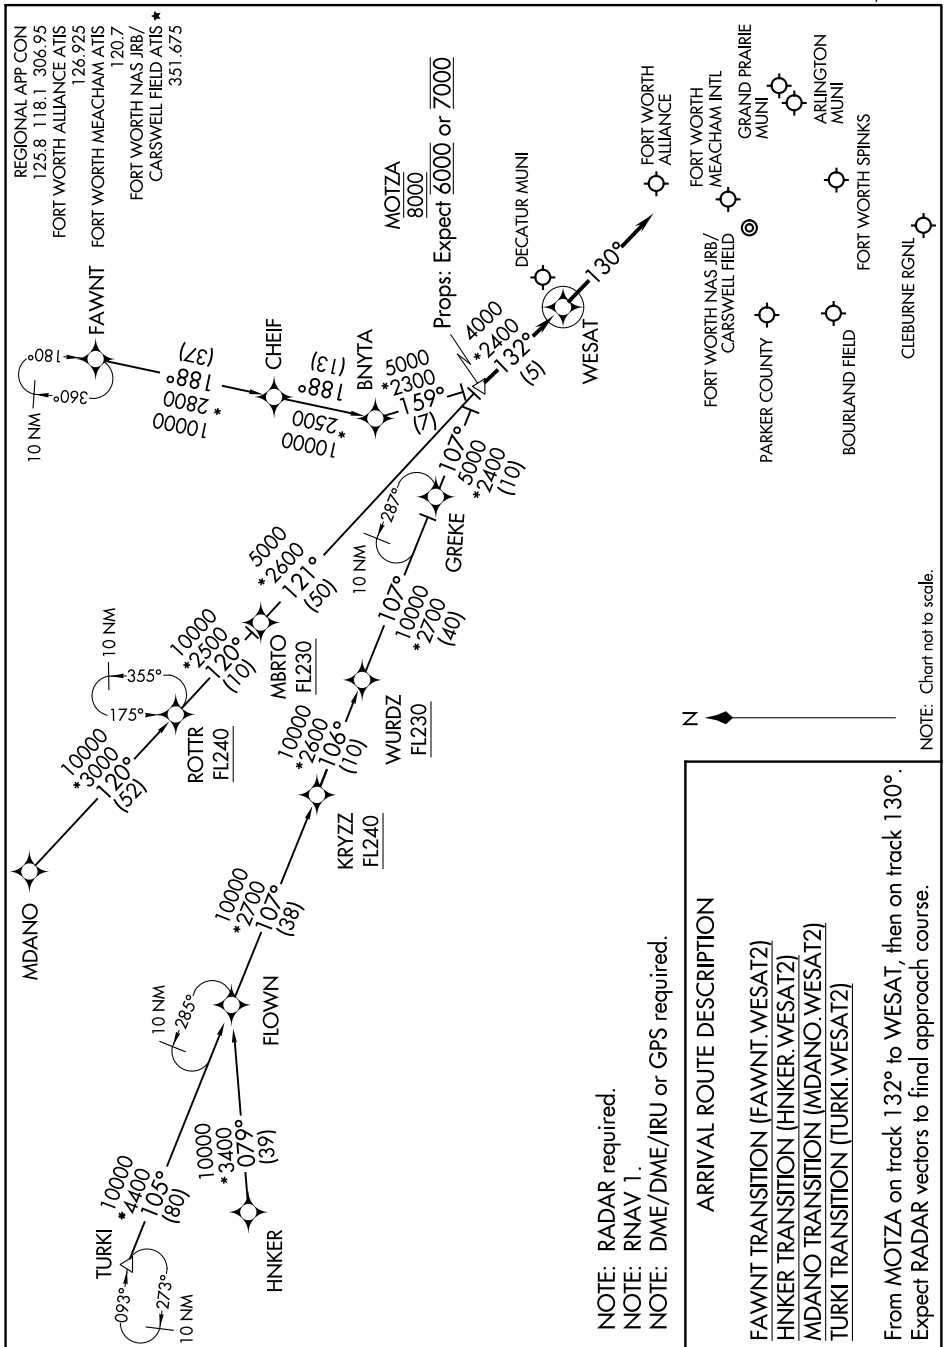

# WESAT TWO ARRIVAL (RNAV)

DALLAS-FORT WORTH, TEXAS

SC-2, 07 DEC 2017 to 04 JAN 2018

SC-2, 07 DEC 2017 to 04 JAN 2018

# WESAT TWO ARRIVAL (RNAV)

(MOTZA.WESAT2) 25JUN15

DALLAS-FORT WORTH, TEXAS