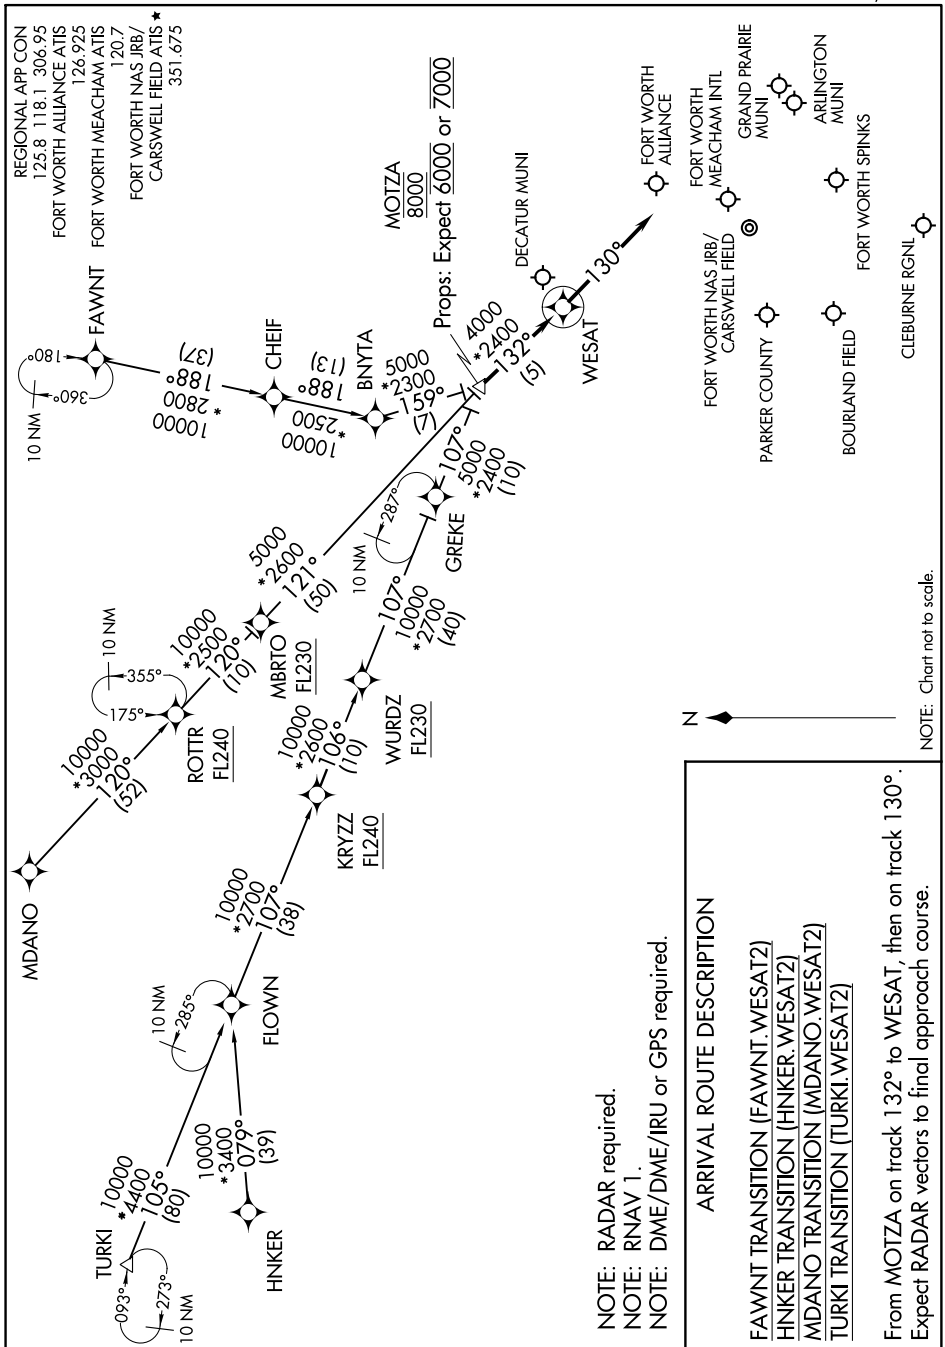

# WESAT TWO ARRIVAL (RNAV)

DALLAS-FORT WORTH, TEXAS

SC-2. 12 OCT 2017 to 09 NOV 2017

SC-2. 12 OCT 2017 to 09 NOV 2017

# WESAT TWO ARRIVAL (RNAV)

(MOTZA.WESAT2) 25JUN15

DALLAS-FORT WORTH, TEXAS