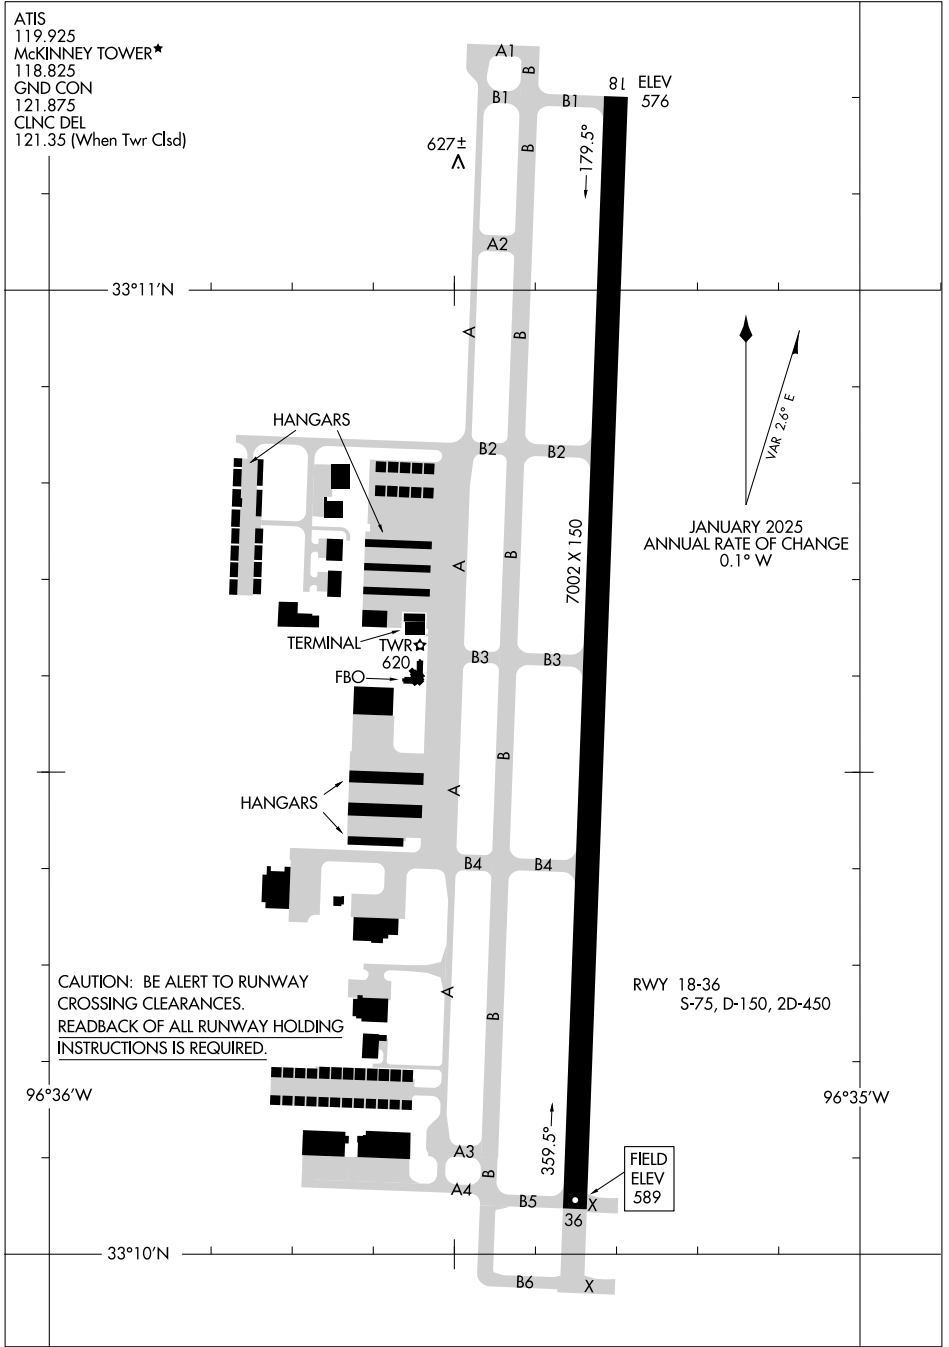

25107

AIRPORT DIAGRAM

AL-6644 (FAA)

MCKINNEY NTL (TKI)
DALLAS, TEXAS

ATIS
119.925
McKINNEY TOWER*
118.825
GND CON
121.875
CLNC DEL
121.35 (When Twr Clsd)

SC-2, 15 MAY 2025 to 12 JUN 2025

SC-2, 15 MAY 2025 to 12 JUN 2025

AIRPORT DIAGRAM

25107

DALLAS, TEXAS
MCKINNEY NTL (TKI)