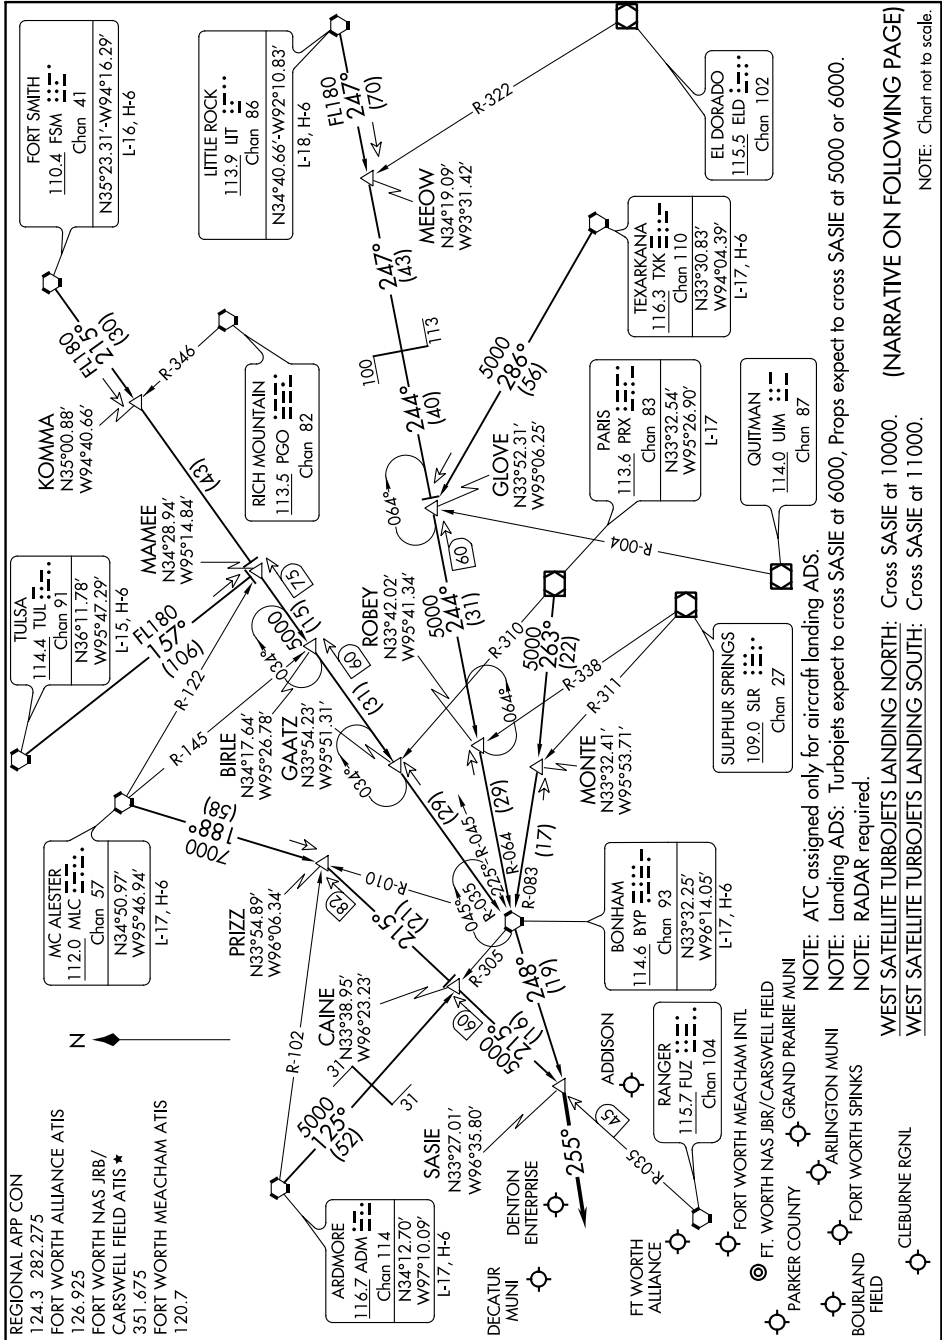

SC-2, 22 JUN 2017 to 20 JUL 2017

NOTE: ATC assigned only for aircraft landing ADS.
 NOTE: Landing ADS: Turbojets expect to cross SASIE at 6000, Props expect to cross SASIE at 5000 or 6000.
 NOTE: RADAR required.
 WEST SATELLITE TURBOJET LANDING NORTH: Cross SASIE at 10000.
 WEST SATELLITE TURBOJET LANDING SOUTH: Cross SASIE at 11000.

(NARRATIVE ON FOLLOWING PAGE)

NOTE: Chart not to scale.

SC-2, 22 JUN 2017 to 20 JUL 2017