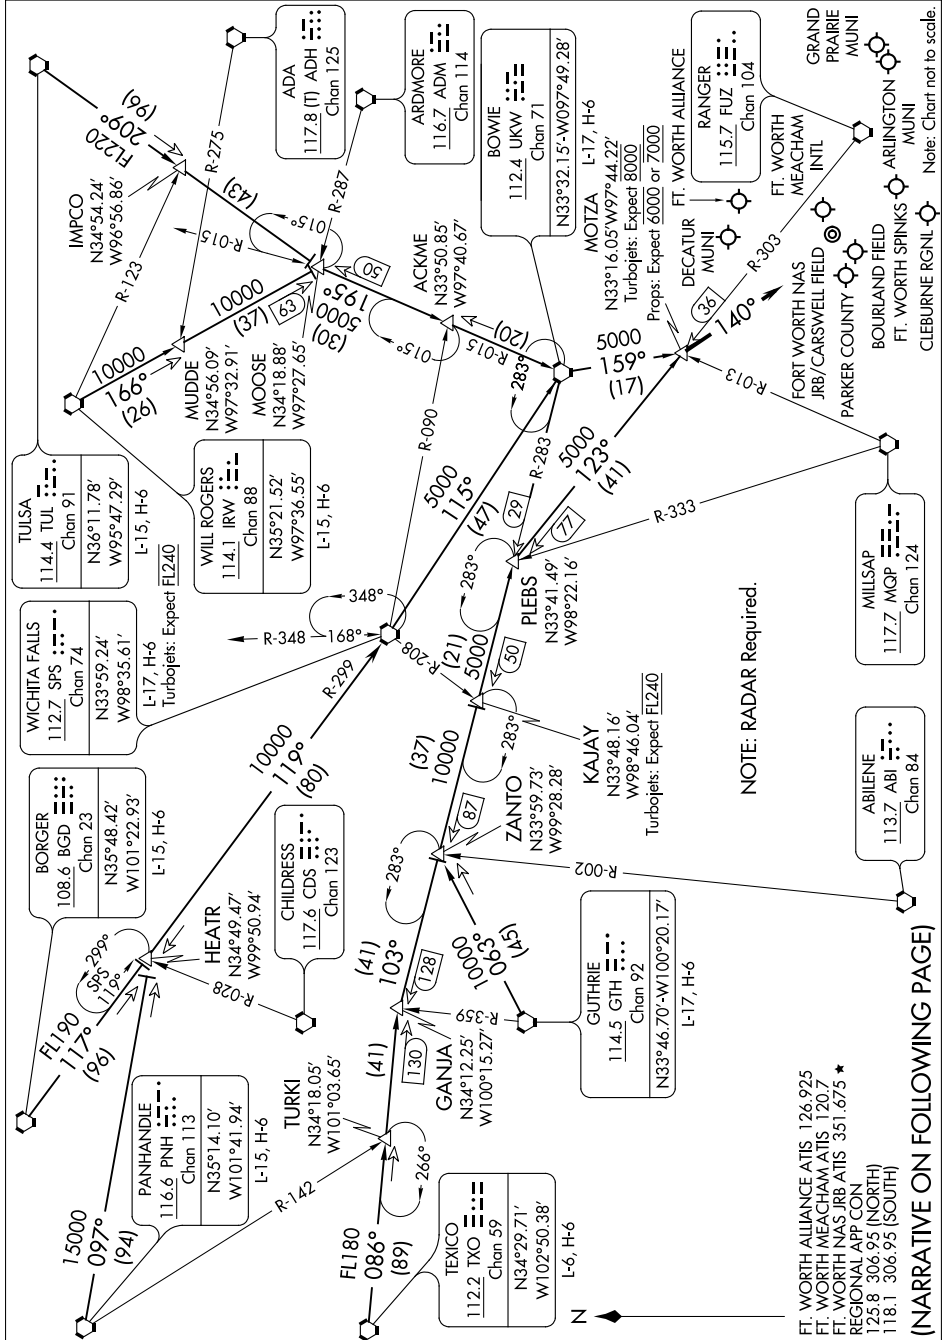

MOTZA EIGHT ARRIVAL

DALLAS-FT. WORTH, TEXAS

SC-2, 26 APR 2018 to 24 MAY 2018

SC-2, 26 APR 2018 to 24 MAY 2018

NOTE: RADAR Required.

- FT. WORTH ALLIANCE ATIS 126.925
- FT. WORTH MEACHAM ATIS 120.7
- FT. WORTH NAS JRB ATIS 351.675 *
- REGIONAL APP CON
- 125.8 306.95 (NORTH)
- 118.1 306.95 (SOUTH)

(NARRATIVE ON FOLLOWING PAGE)

Note: Chart not to scale.

MOTZA EIGHT ARRIVAL

DALLAS-FT. WORTH, TEXAS