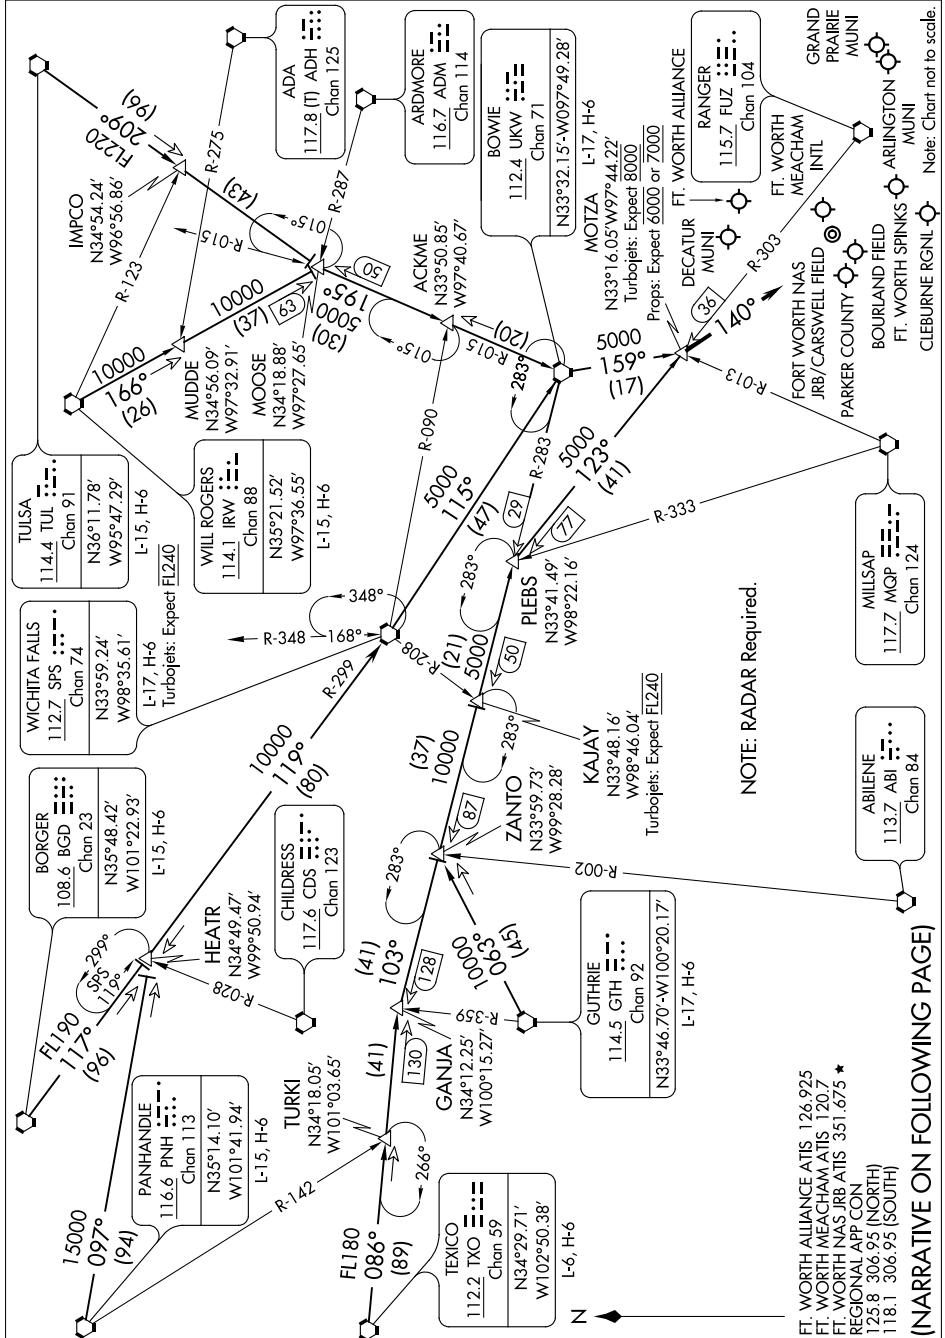

MOTZA EIGHT ARRIVAL

DALLAS-FT. WORTH, TEXAS

SC-2, 22 JUN 2017 to 20 JUL 2017

SC-2, 22 JUN 2017 to 20 JUL 2017

MOTZA EIGHT ARRIVAL

(MOTZA.MOTZA8) 25JUN15

DALLAS-FT. WORTH, TEXAS