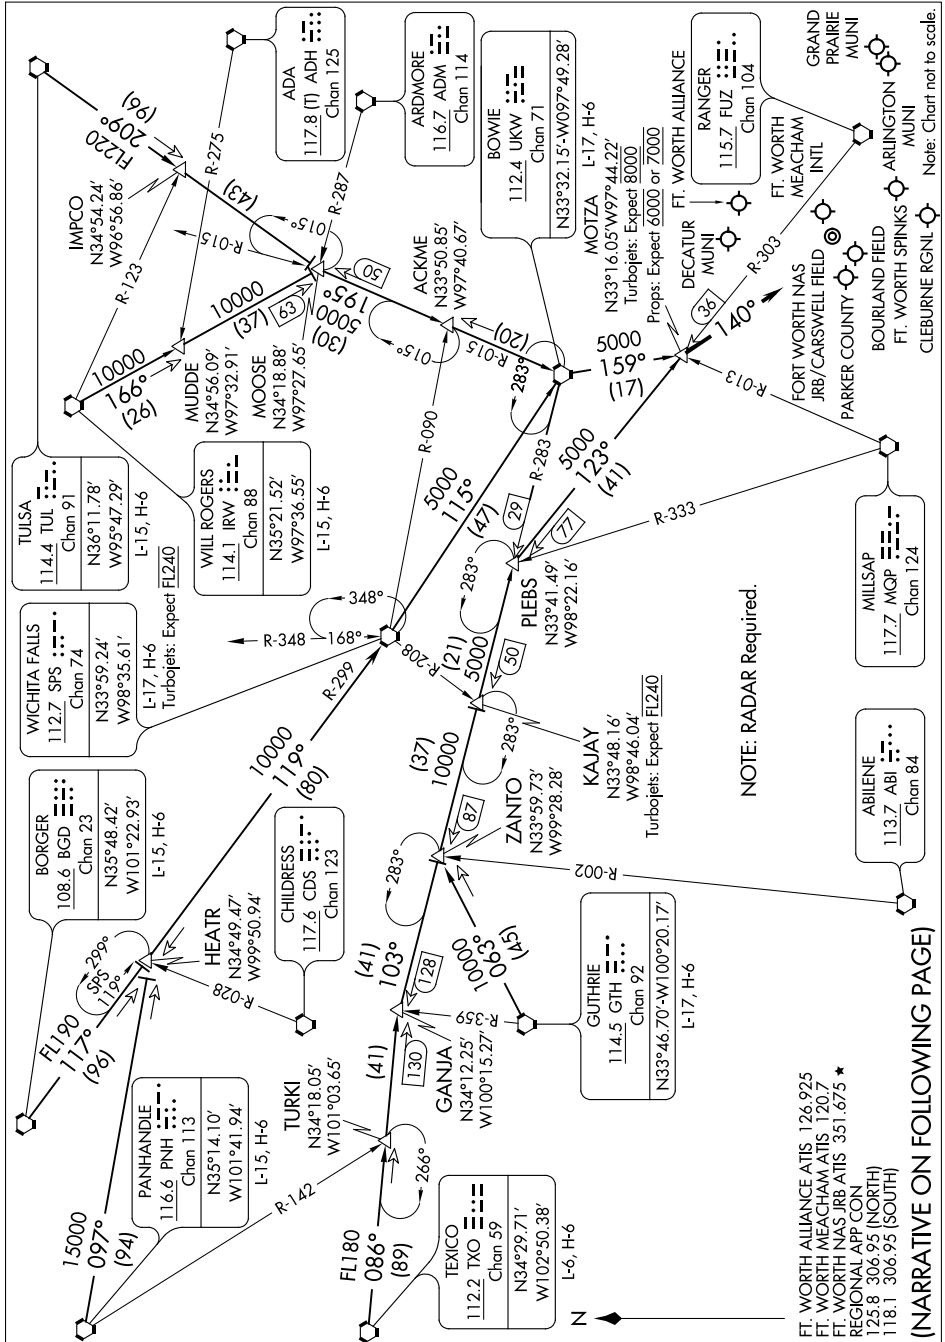

MOTZA EIGHT ARRIVAL

DALLAS-FT. WORTH, TEXAS

SC-2. 01 MAR 2018 to 29 MAR 2018

SC-2. 01 MAR 2018 to 29 MAR 2018

MOTZA EIGHT ARRIVAL

DALLAS-FT. WORTH, TEXAS

FT. WORTH ALLIANCE ATIS 126.925
 FT. WORTH MEACHAM ATIS 120.7
 FT. WORTH NAS JRB ATIS 351.675 *
 REGIONAL APP CON
 125.8 306.95 (NORTH)
 118.1 306.95 (SOUTH)