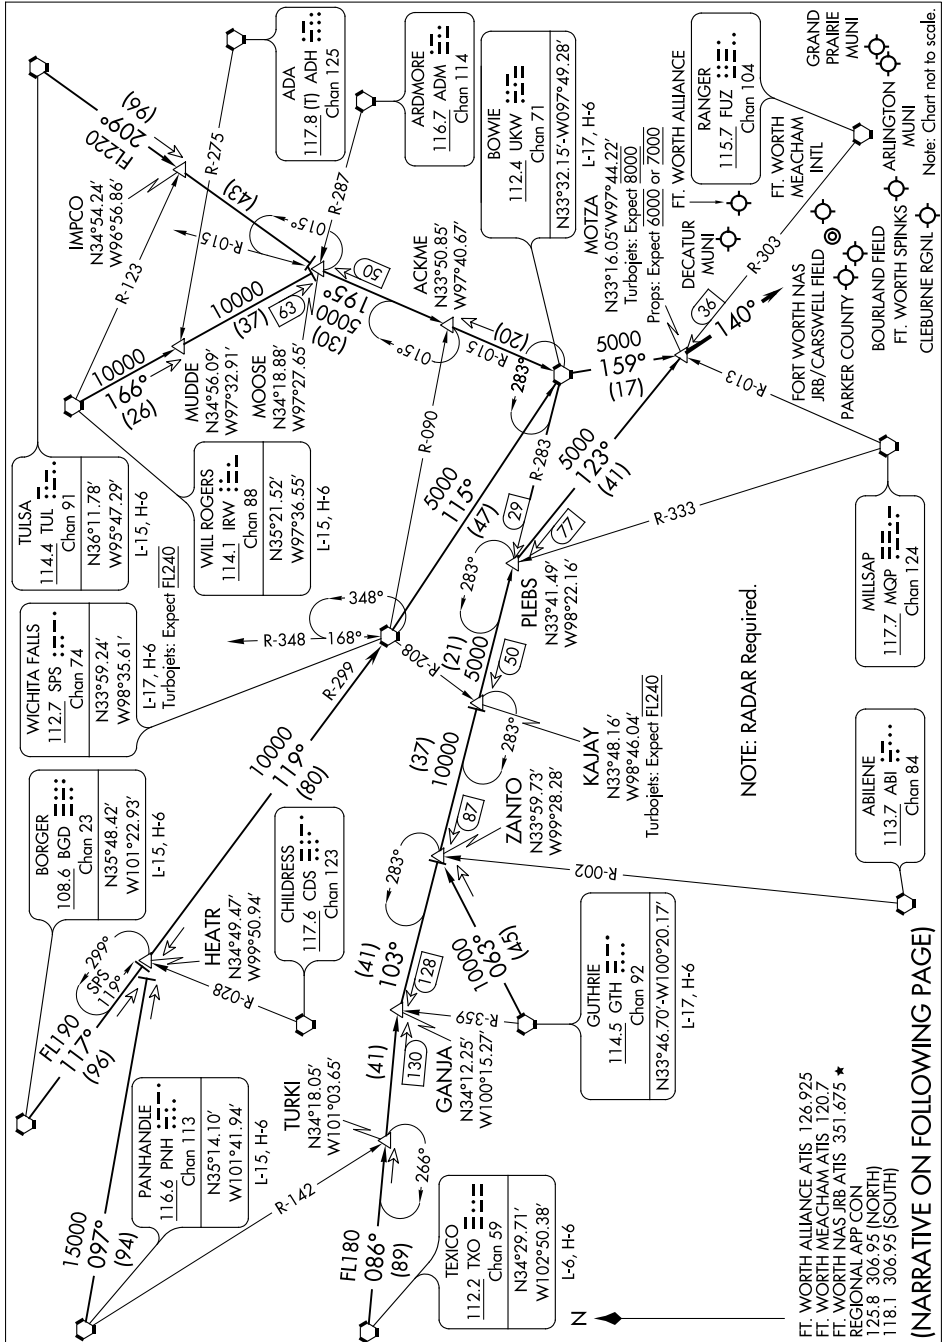

# MOTZA EIGHT ARRIVAL

DALLAS-FORT WORTH, TEXAS

SC-2, 12 OCT 2017 to 09 NOV 2017

NOTE: RADAR Required.

(NARRATIVE ON FOLLOWING PAGE)

FT. WORTH ALLIANCE ATIS 126.925  
 FT. WORTH MEACHAM ATIS 120.7  
 FT. WORTH NAS JRB ATIS 351.675 \*  
 REGIONAL APP CON  
 125.8 306.95 (NORTH)  
 118.1 306.95 (SOUTH)

# MOTZA EIGHT ARRIVAL

DALLAS-FORT WORTH, TEXAS

SC-2, 12 OCT 2017 to 09 NOV 2017

Note: Chart not to scale.