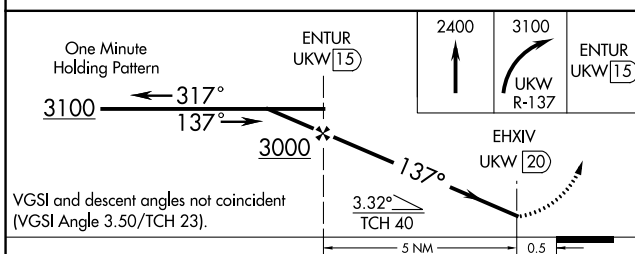

CATEGORY	A	B	C	D
S-17	1700-1 653 (700-1)	1700-1¼ 653 (700-1¼)	NA	
CIRCLING	1800-1 753 (800-1)	1800-1¼ 753 (800-1¼)	NA	

REIL Rwy 17
MIRL Rwy 17-35

SC-2, 22 JUN 2017 to 20 JUL 2017

SC-2, 22 JUN 2017 to 20 JUL 2017