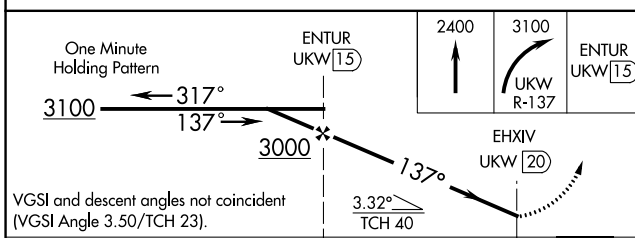

CATEGORY	A	B	C	D
S-17	1700-1 653 (700-1)	1700-1¼ 653 (700-1¼)	NA	
CIRCLING	1800-1 753 (800-1)	1800-1¼ 753 (800-1¼)	NA	

REIL Rwy 17
MIRL Rwy 17-35 0

SC-2, 17 AUG 2017 to 14 SEP 2017

SC-2, 17 AUG 2017 to 14 SEP 2017