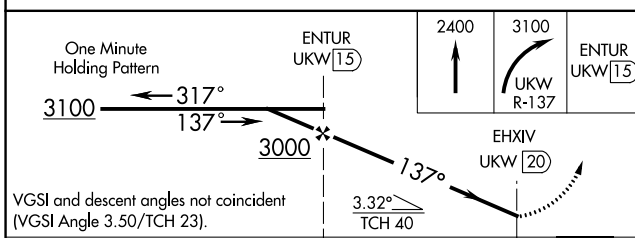

CATEGORY	A	B	C	D
S-17	1700-1 653 (700-1)	1700-1¼ 653 (700-1¼)	NA	
CIRCLING	1800-1 753 (800-1)	1800-1¼ 753 (800-1¼)	NA	

REIL Rwy 17
MIRL Rwy 17-35

SC-2, 12 OCT 2017 to 09 NOV 2017

SC-2, 12 OCT 2017 to 09 NOV 2017