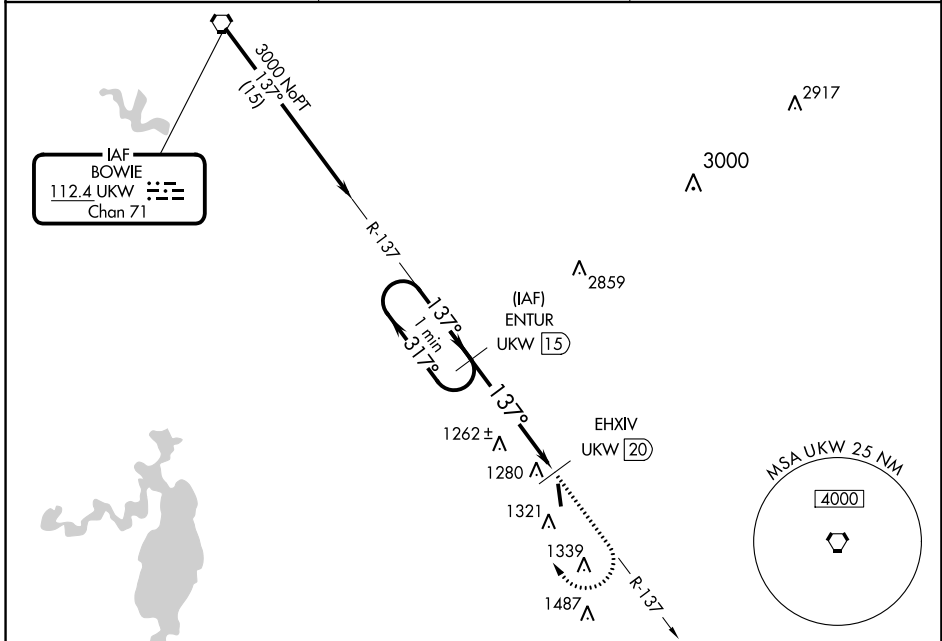

VORTAC UKW 112.4 Chan 71	APP CRS 137°	Rwy Idg 4200 TDZE 1047 Apt Elev 1047
--	------------------------	---

VOR/DME RWY 17

DECATUR MUNI (LUD)

▼ Use Forth Worth Meacham Intl altimeter setting.
▲ NA

MISSED APPROACH: Climb to 2400 then climbing right turn to 3100 via UKW R-137 to ENTUR/15 DME and hold.

AWOS-3 118.225	REGIONAL APP CON 118.1 306.95	UNICOM 122.8(CTAF) 0
--------------------------	---	--------------------------------

ELEV 1047	TDZE 1047
-----------	-----------

CATEGORY	A	B	C	D
S-17	1700-1 653 (700-1)	1700-1¼ 653 (700-1¼)	NA	
CIRCLING	1800-1 753 (800-1)	1800-1¼ 753 (800-1¼)	NA	

REIL Rwy 17
MIRL Rwy 17-35 0

SC-2, 17 AUG 2017 to 14 SEP 2017

SC-2, 17 AUG 2017 to 14 SEP 2017