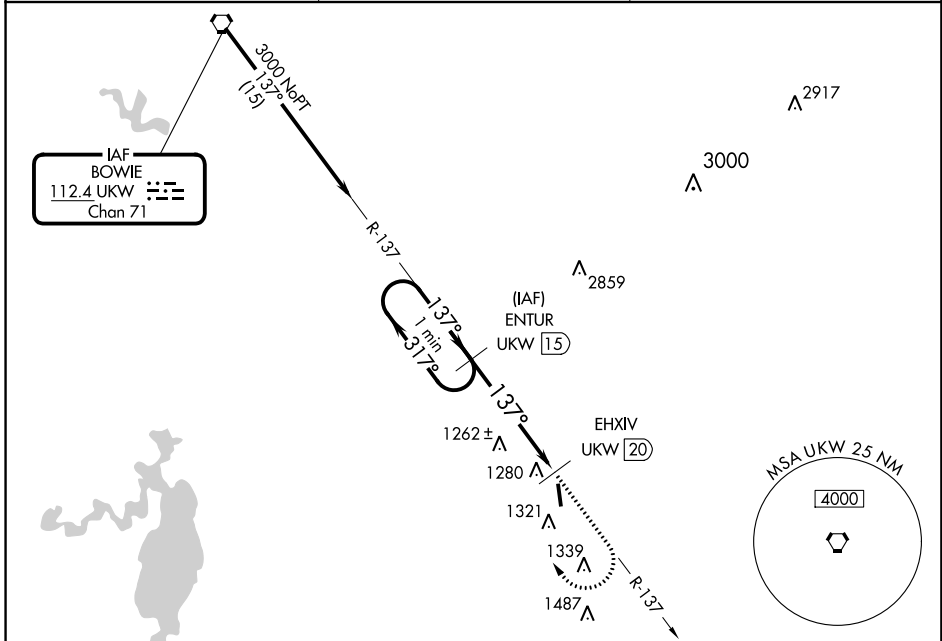

VORTAC UKW 112.4 Chan 71	APP CRS 137°	Rwy Idg 4200 TDZE 1047 Apt Elev 1047
--	------------------------	---

VOR/DME RWY 17

DECATUR MUNI (LUD)

Use Forth Worth Meacham Intl altimeter setting.
 MISSED APPROACH: Climb to 2400 then climbing right turn to 3100 via UKW R-137 to ENTUR/15 DME and hold.

AWOS-3 118.225	REGIONAL APP CON 118.1 306.95	UNICOM 122.8(CTAF)
--------------------------	---	------------------------------

ELEV 1047	TDZE 1047
-----------	-----------

CATEGORY	A	B	C	D
S-17	1700-1 653 (700-1)	1700-1¼ 653 (700-1¼)	NA	
CIRCLING	1800-1 753 (800-1)	1800-1¼ 753 (800-1¼)	NA	

REIL Rwy 17
MIRL Rwy 17-35

SC-2, 22 JUN 2017 to 20 JUL 2017

SC-2, 22 JUN 2017 to 20 JUL 2017