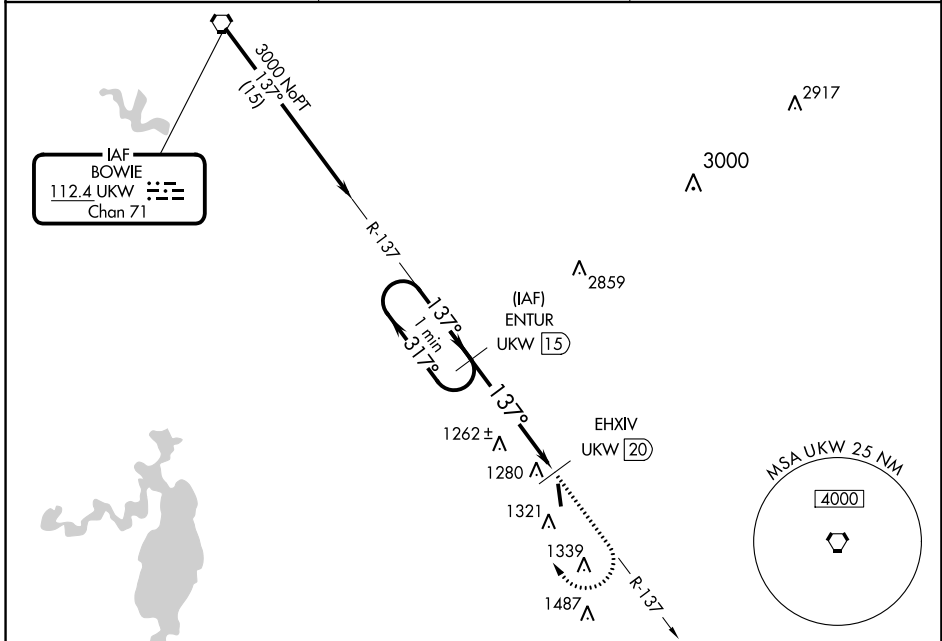

VORTAC UKW 112.4 Chan 71	APP CRS 137°	Rwy Idg 4200 TDZE 1047 Apt Elev 1047
--	------------------------	---

VOR/DME RWY 17

DECATUR MUNI (LUD)

Use Forth Worth Meacham Intl altimeter setting.
 MISSED APPROACH: Climb to 2400 then climbing right turn to 3100 via UKW R-137 to ENTUR/15 DME and hold.

AWOS-3 118.225	REGIONAL APP CON 118.1 306.95	UNICOM 122.8(CTAF) 0
--------------------------	---	--------------------------------

ELEV 1047	TDZE 1047
-----------	-----------

CATEGORY	A	B	C	D
S-17	1700-1 653 (700-1)	1700-1¼ 653 (700-1¼)	NA	
CIRCLING	1800-1 753 (800-1)	1800-1¼ 753 (800-1¼)	NA	

REIL Rwy 17
MIRL Rwy 17-35 0

SC-2: 26 APR 2018 to 24 MAY 2018

SC-2: 26 APR 2018 to 24 MAY 2018