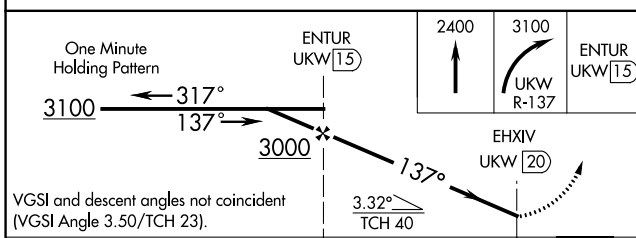

CATEGORY	A	B	C	D
S-17	1700-1 653 (700-1)	1700-1¼ 653 (700-1¼)	NA	
CIRCLING	1800-1 753 (800-1)	1800-1¼ 753 (800-1¼)	NA	

REIL Rwy 17
MIRL Rwy 17-35 0

SC-2: 26 APR 2018 to 24 MAY 2018

SC-2: 26 APR 2018 to 24 MAY 2018