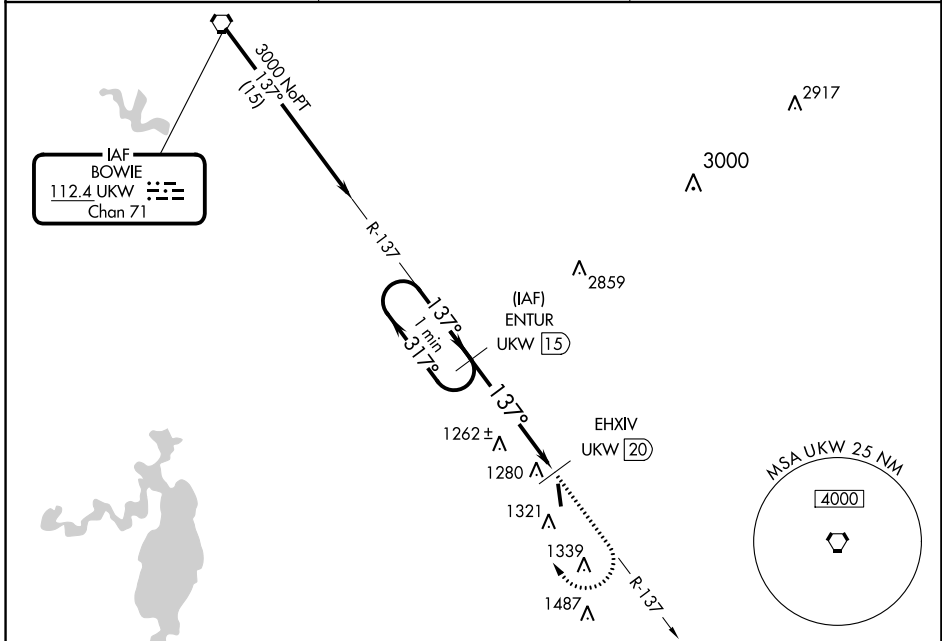

VORTAC UKW 112.4 Chan 71	APP CRS 137°	Rwy Idg TDZE 1047 Apt Elev 1047
--	------------------------	---

VOR/DME RWY 17

DECATUR MUNI (LUD)

Use Forth Worth Meacham Intl altimeter setting.
 MISSED APPROACH: Climb to 2400 then climbing right turn to 3100 via UKW R-137 to ENTUR/15 DME and hold.

AWOS-3 118.225	REGIONAL APP CON 118.1 306.95	UNICOM 122.8(CTAF)
--------------------------	---	------------------------------

ELEV 1047	TDZE 1047
-----------	-----------

CATEGORY	A	B	C	D
S-17	1700-1 653 (700-1)	1700-1¼ 653 (700-1¼)	NA	
CIRCLING	1800-1 753 (800-1)	1800-1¼ 753 (800-1¼)	NA	

REIL Rwy 17
MIRL Rwy 17-35

SC-2, 12 OCT 2017 to 09 NOV 2017

SC-2, 12 OCT 2017 to 09 NOV 2017