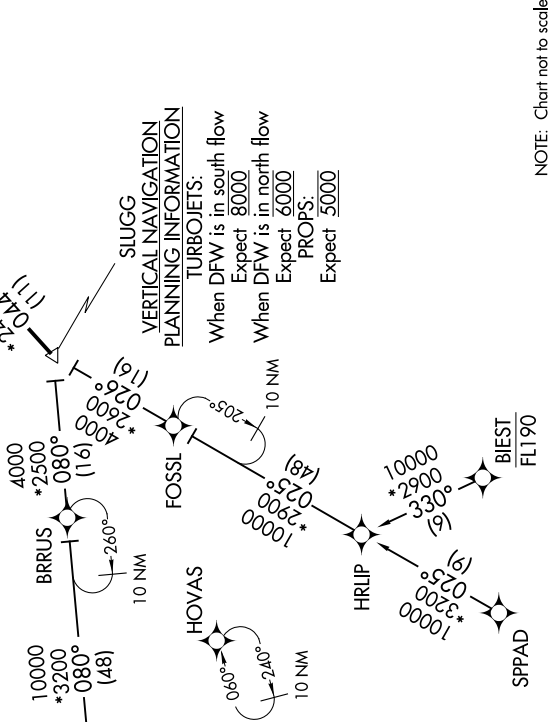

LIKES THREE ARRIVAL (RNAV)

FORT WORTH, TEXAS

SC-2: 26 APR 2018 to 24 MAY 2018

REGIONAL APP CON
 135.975 125.8 257.95
 FORT WORTH ALLIANCE ATIS
 126.925
 FORT WORTH NAS JRB (CARSWELL FIELD) ATIS *
 351.675
 FORT WORTH MEACHAM INTL ATIS
 120.7

NOTE: RADAR required.
 NOTE: RNAV 1.
 NOTE: DME/DME/IRU or GPS required.

NOTE: Chart not to scale.

ARRIVAL ROUTE DESCRIPTION

BIEST TRANSITION (BIEST.LIKES3): (For ACT and GRK terminal area departures only.)

FOSSL TRANSITION (FOSSL.LIKES3): (For ACT and GRK terminal area departures only.)

GEEKY TRANSITION (GEEKY.LIKES3)

LYMPY TRANSITION (LYMPY.LIKES3): (For ABI terminal area departures only.)

SPPAD TRANSITION (SPPAD.LIKES3)

From SLUGG on track 044° to LIKES, then on track 044°. Expect RADAR vectors to final approach course.

SC-2: 26 APR 2018 to 24 MAY 2018

LIKES THREE ARRIVAL (RNAV)

FORT WORTH, TEXAS