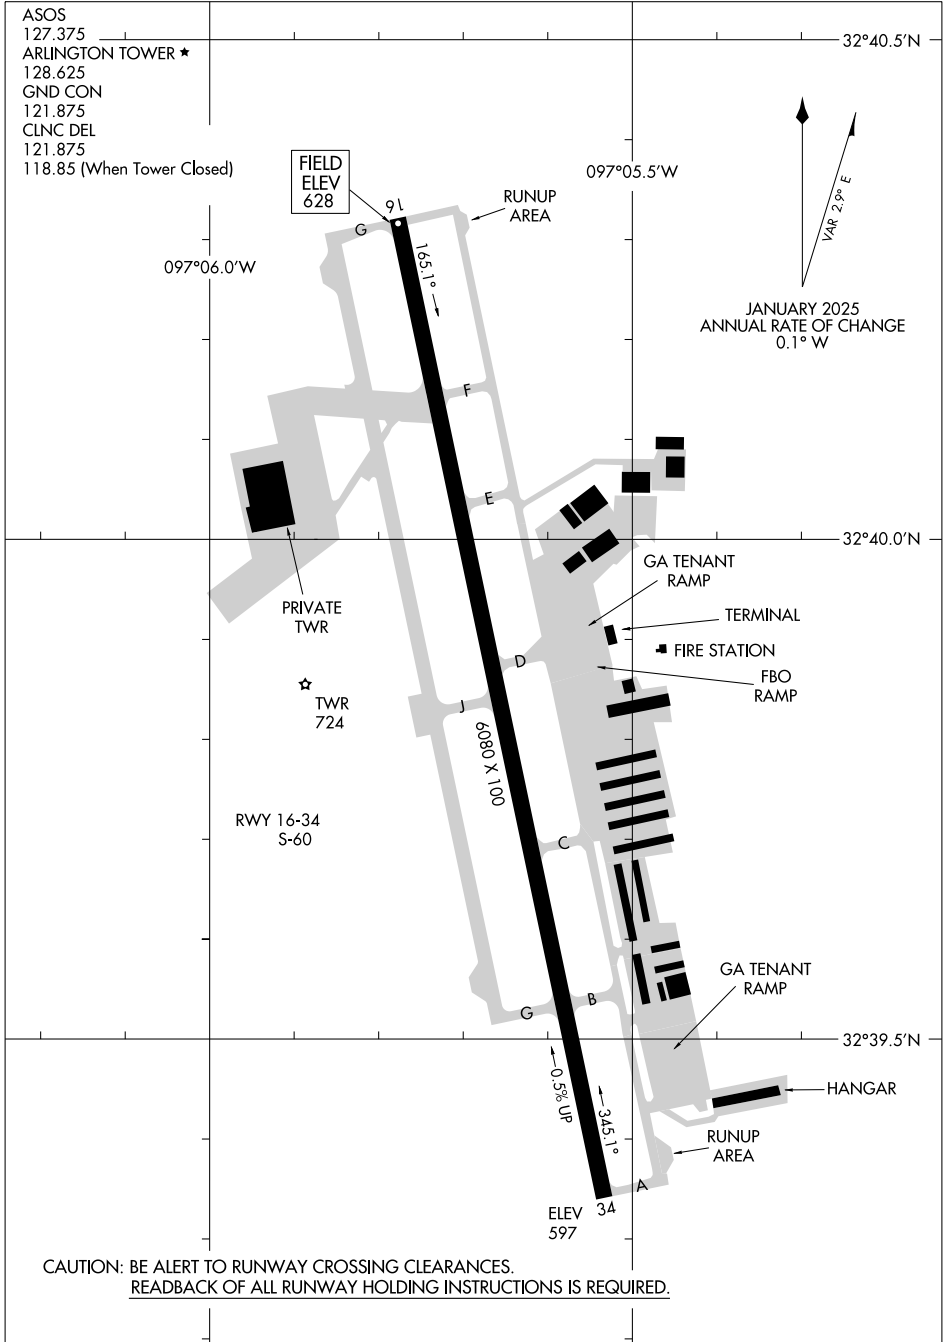

AIRPORT DIAGRAM

AL-5189 (FAA)

ARLINGTON MUNI (GKY)
ARLINGTON, TEXAS

SC-2, 15 MAY 2025 to 12 JUN 2025

SC-2, 15 MAY 2025 to 12 JUN 2025

AIRPORT DIAGRAM

ARLINGTON, TEXAS
ARLINGTON MUNI (GKY)