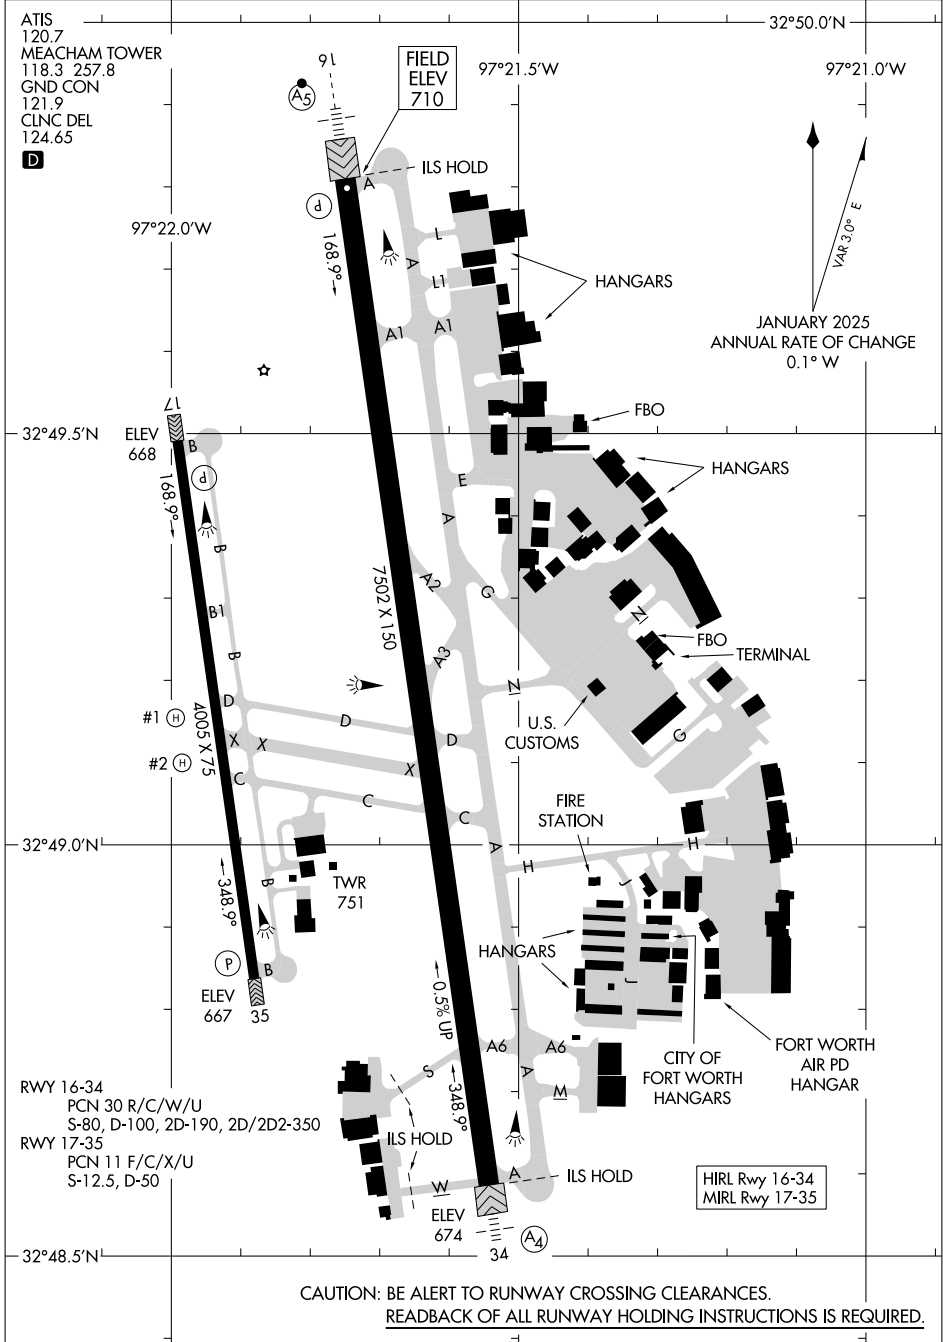

AIRPORT DIAGRAM

AL-159 (FAA)

SC-2, 07 AUG 2025 to 04 SEP 2025

SC-2, 07 AUG 2025 to 04 SEP 2025

JANUARY 2025
ANNUAL RATE OF CHANGE
0.1° W