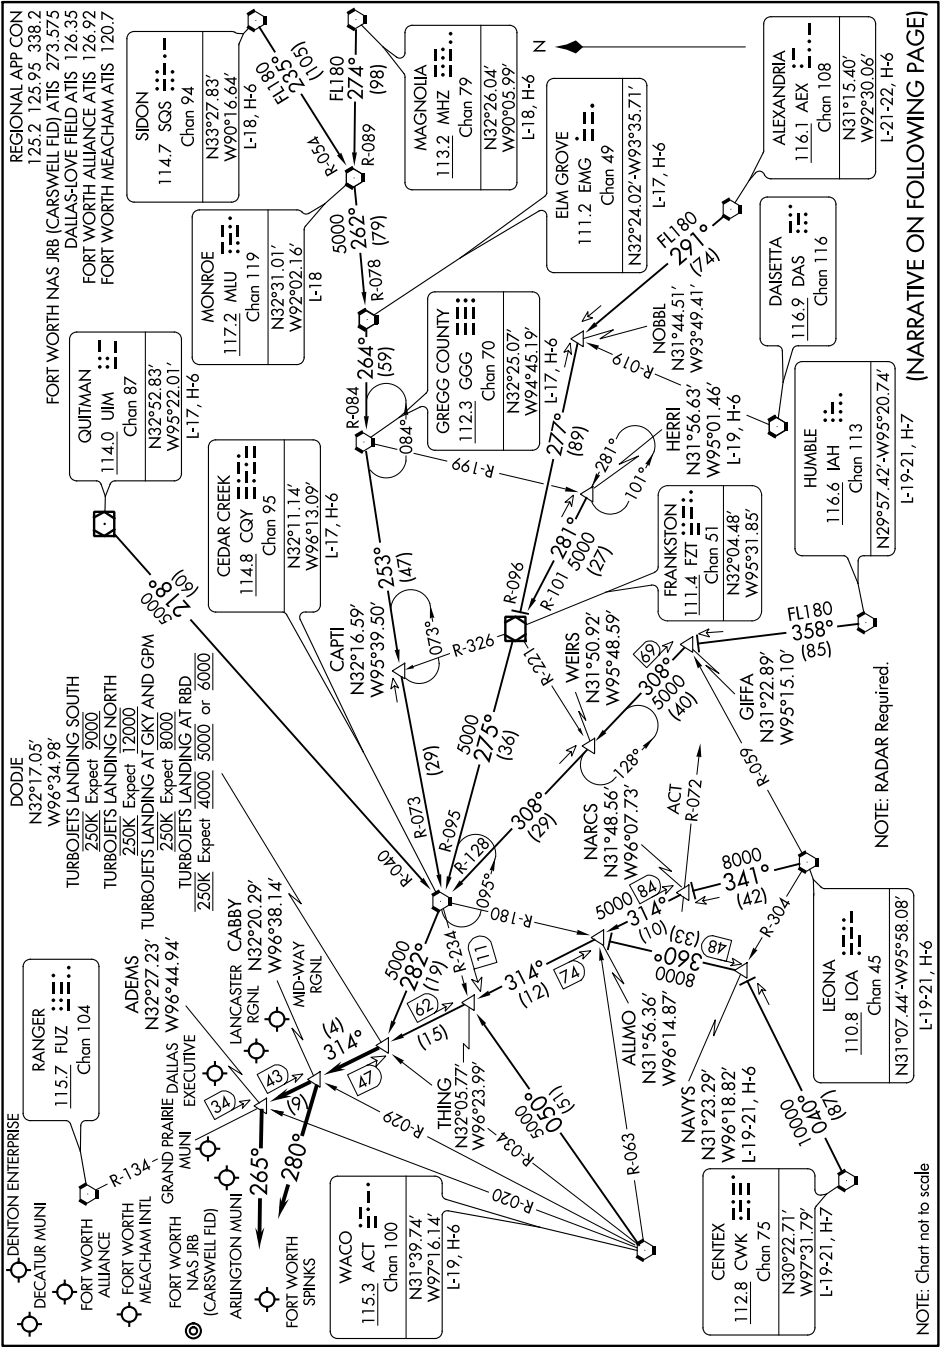

DODJE FIVE ARRIVAL

DALLAS-FORT WORTH, TEXAS

SC-2, 12 OCT 2017 to 09 NOV 2017

(NARRATIVE ON FOLLOWING PAGE)

NOTE: RADAR Required.

NOTE: Chart not to scale

SC-2, 12 OCT 2017 to 09 NOV 2017

DODJE FIVE ARRIVAL

DALLAS-FORT WORTH, TEXAS