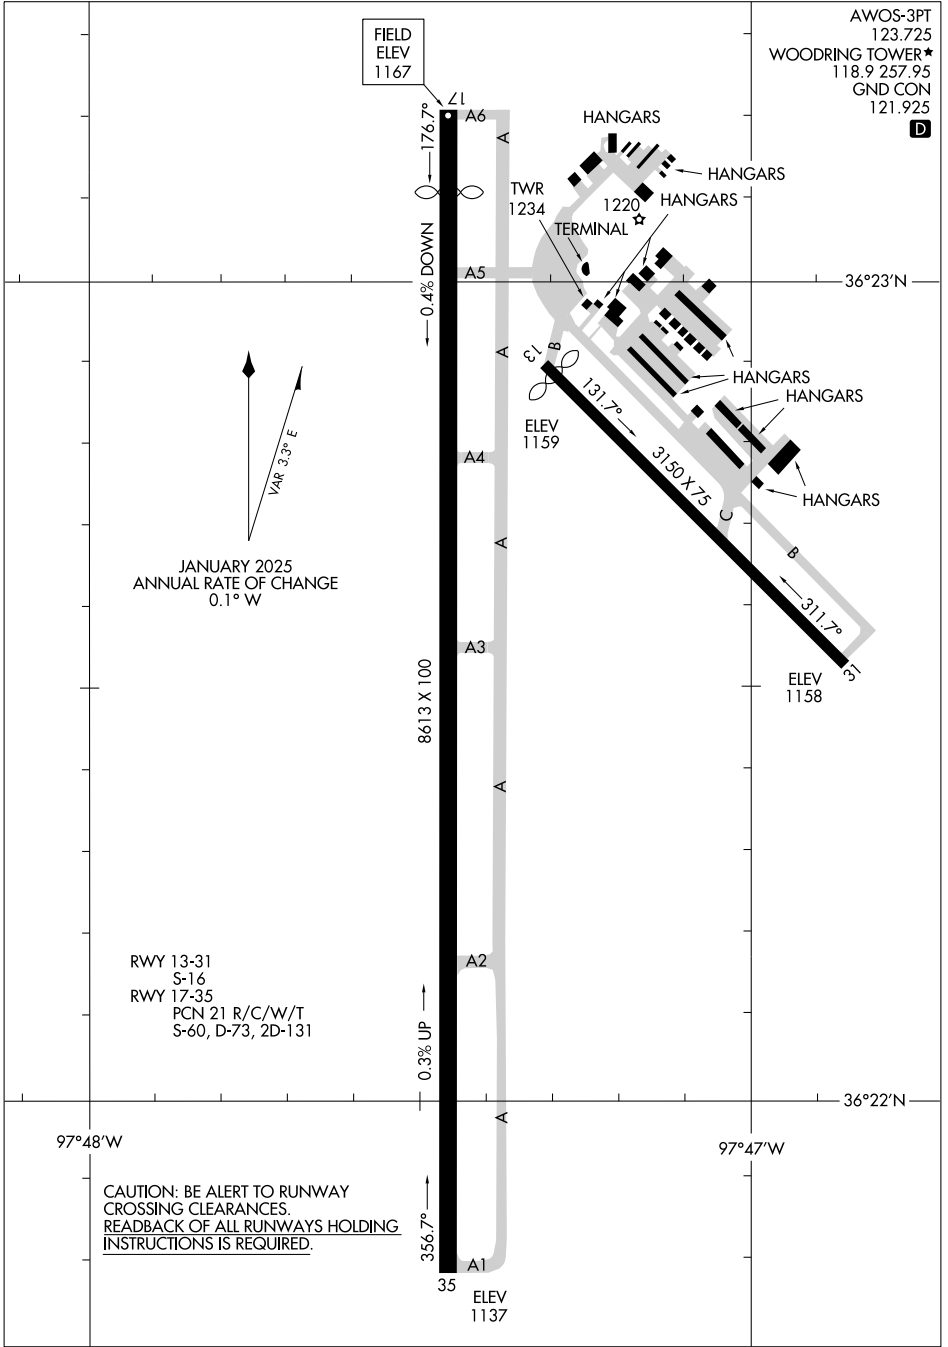

# AIRPORT DIAGRAM

AL-136 (FAA)

ENID WOODRING RGNL (WDG)  
ENID, OKLAHOMA

AWOS-3PT  
123.725  
WOODRING TOWER★  
118.9 257.95  
GND CON  
121.925

SC-1, 15 MAY 2025 to 12 JUN 2025

SC-1, 15 MAY 2025 to 12 JUN 2025

# AIRPORT DIAGRAM

ENID, OKLAHOMA  
ENID WOODRING RGNL (WDG)